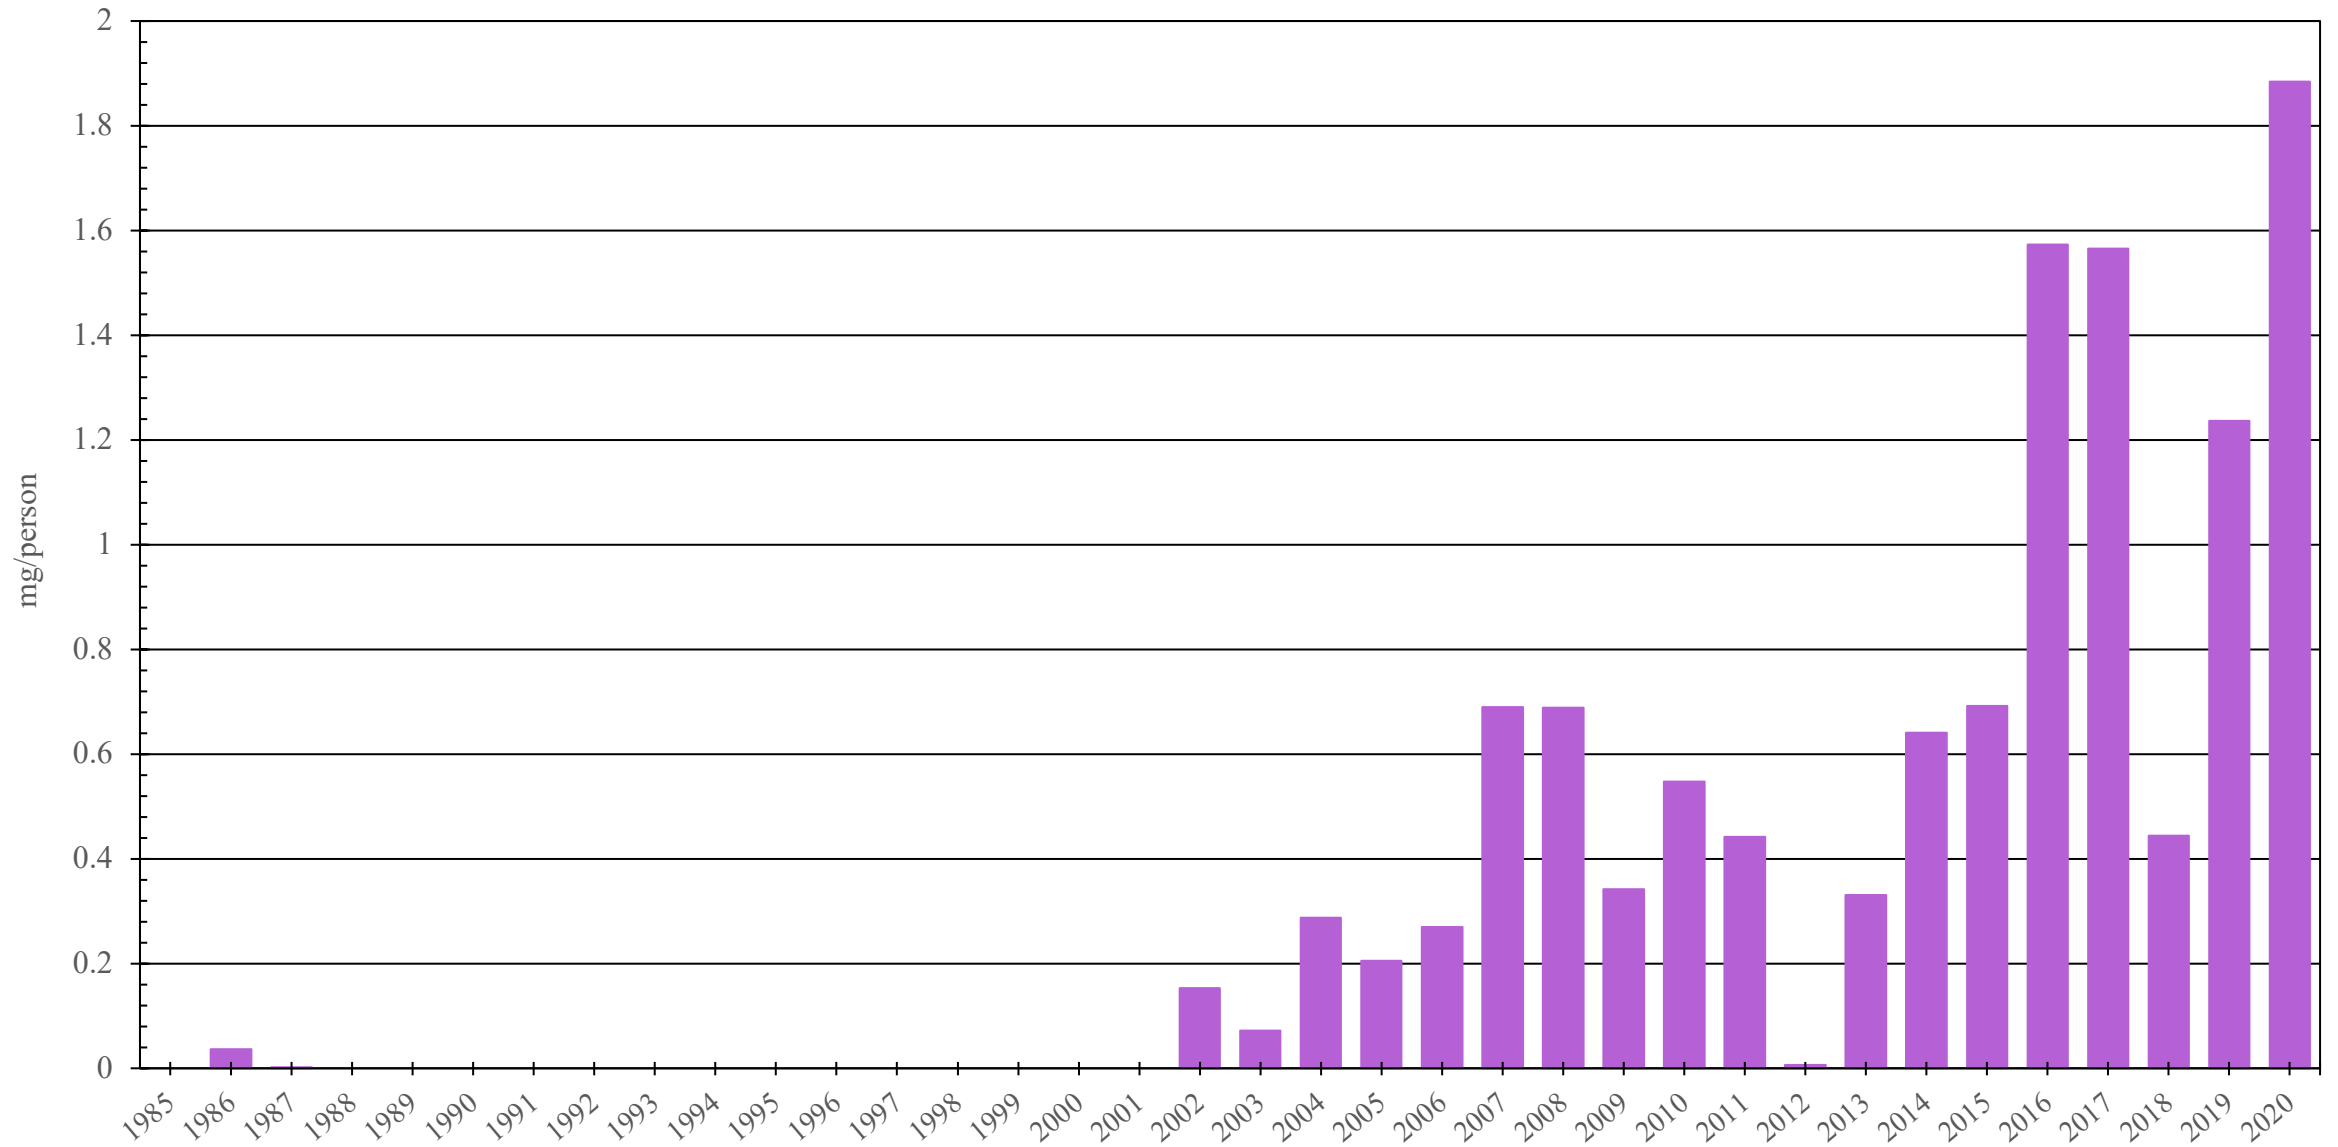

El Salvador

Oxycodone Consumption (mg/person), 1985 - 2020

Sources: International Narcotics Control Board (data); The World Bank (population)

Created by: Walther Global Palliative Care & Supportive Oncology, Indiana University Simon Comprehensive Cancer Center, 2022