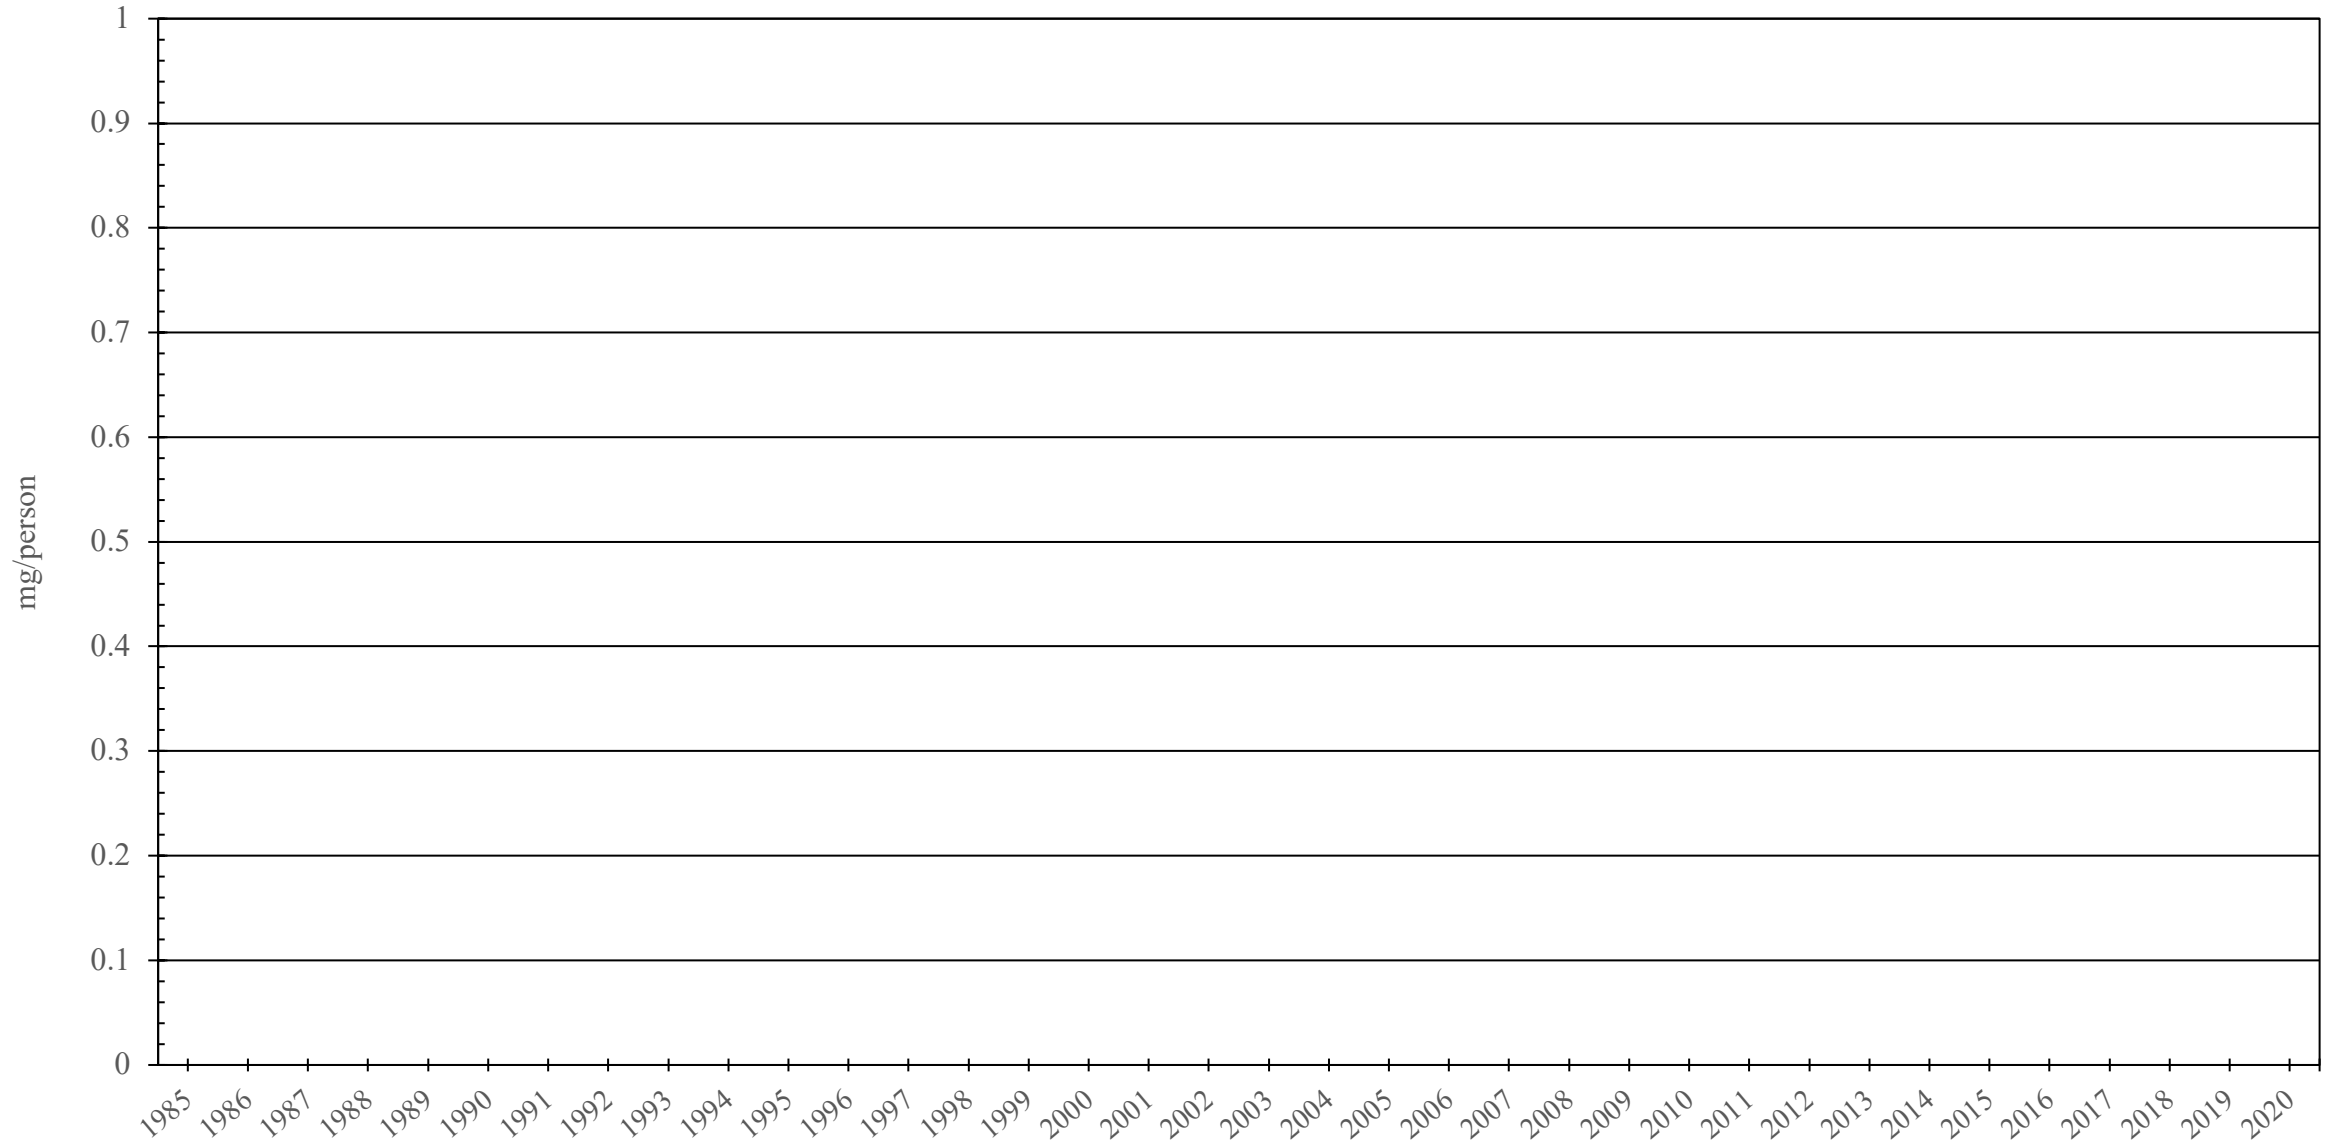

# El Salvador

Hydromorphone Consumption (mg/person), 1985 - 2020

Sources: International Narcotics Control Board (data); The World Bank (population)

Created by: Walther Global Palliative Care & Supportive Oncology, Indiana University Simon Comprehensive Cancer Center, 2022