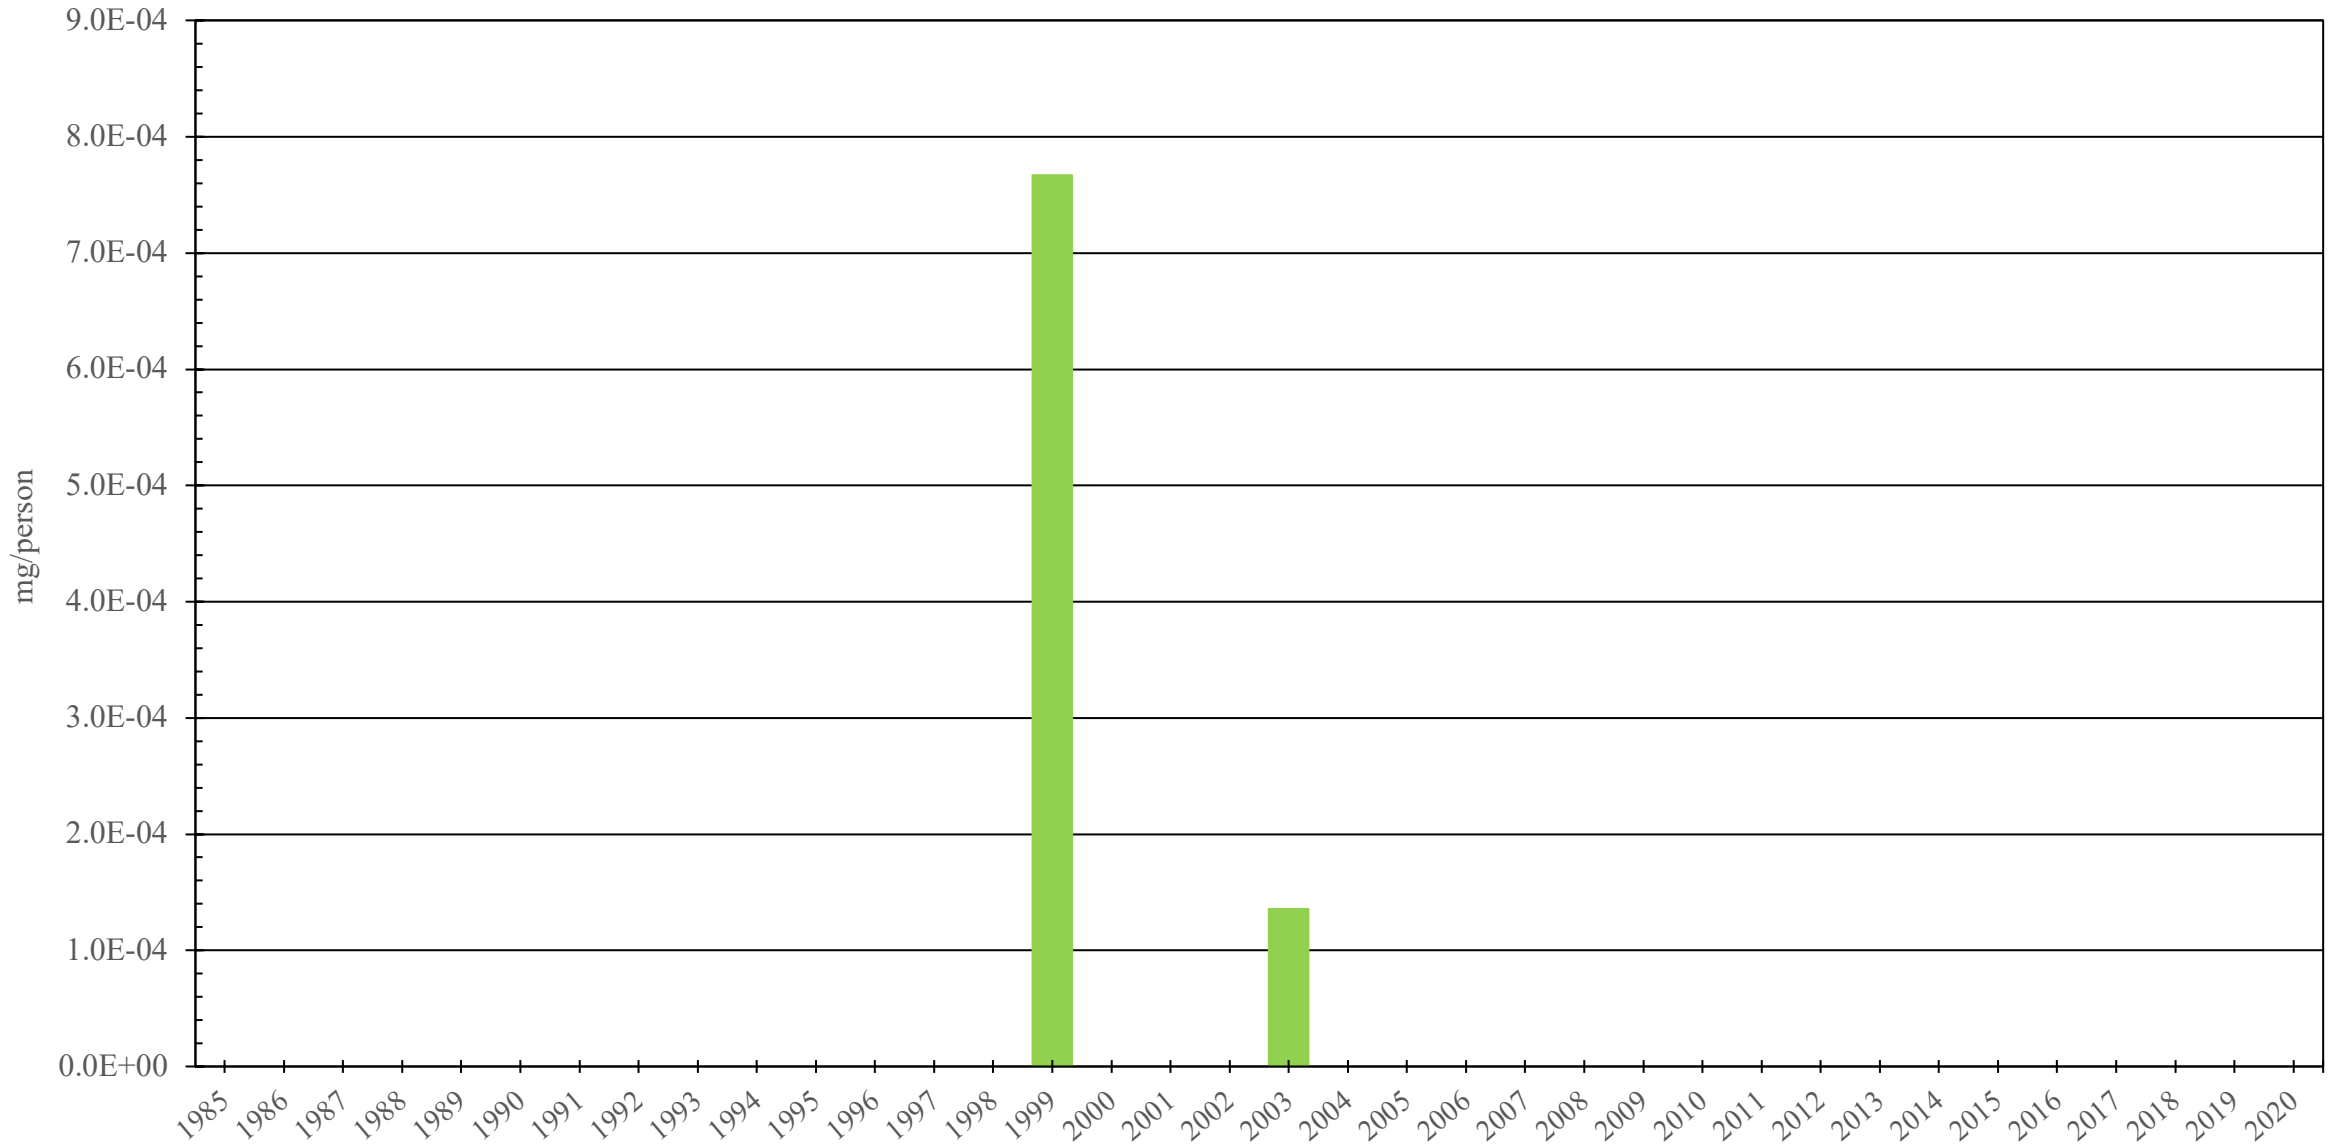

# Djibouti

Fentanyl Consumption (mg/person), 1985 - 2020

Sources: International Narcotics Control Board (data); The World Bank (population)

Created by: Walther Global Palliative Care & Supportive Oncology, Indiana University Simon Comprehensive Cancer Center, 2022