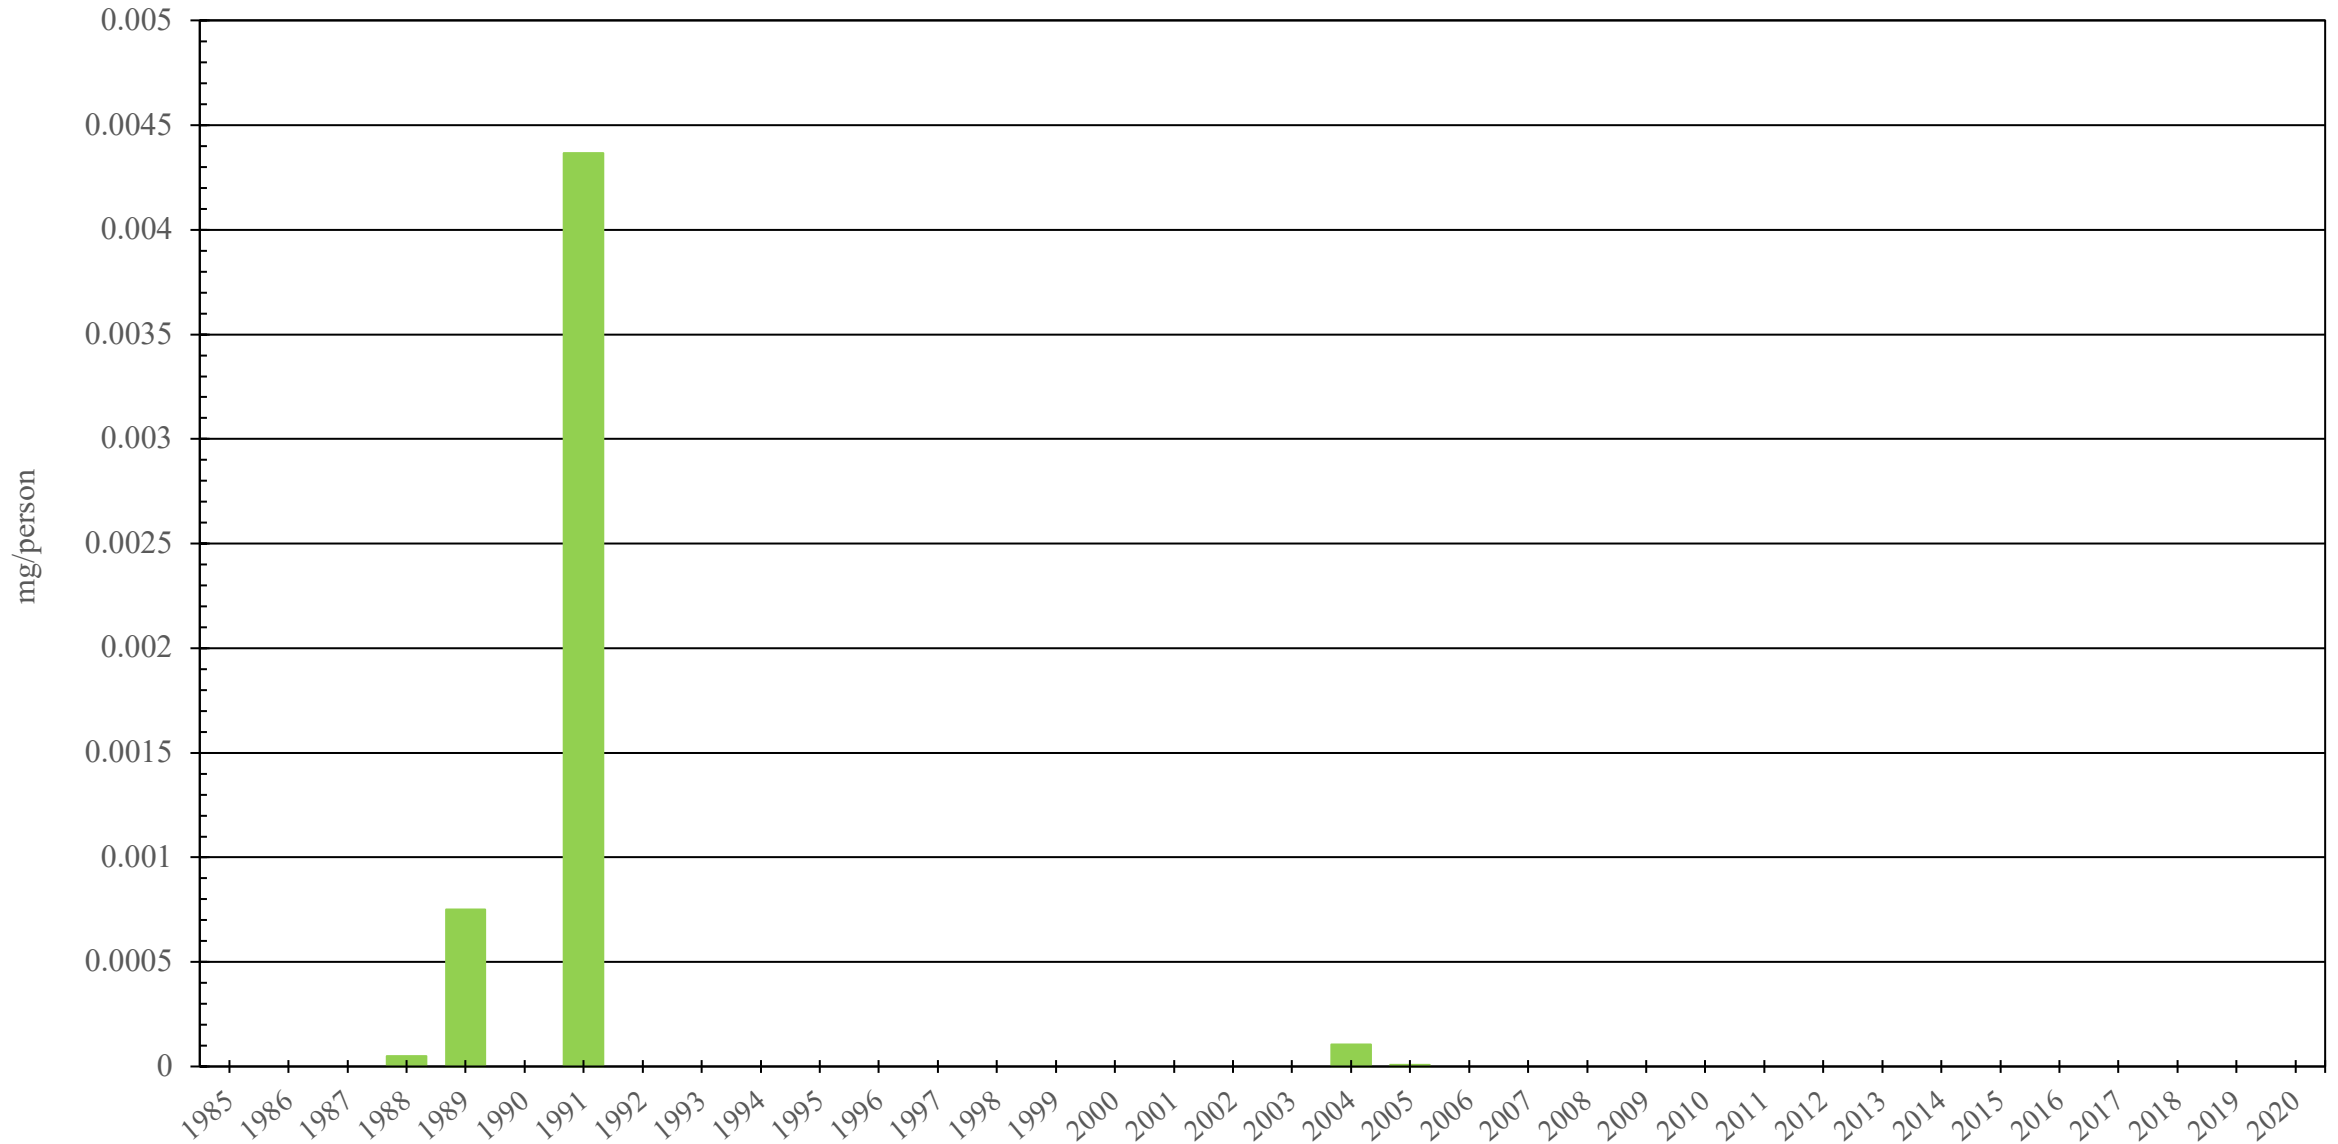

# Democratic People's Republic of Korea

Fentanyl Consumption (mg/person), 1985 - 2020

Sources: International Narcotics Control Board (data); The World Bank (population)

Created by: Walther Global Palliative Care & Supportive Oncology, Indiana University Simon Comprehensive Cancer Center, 2022