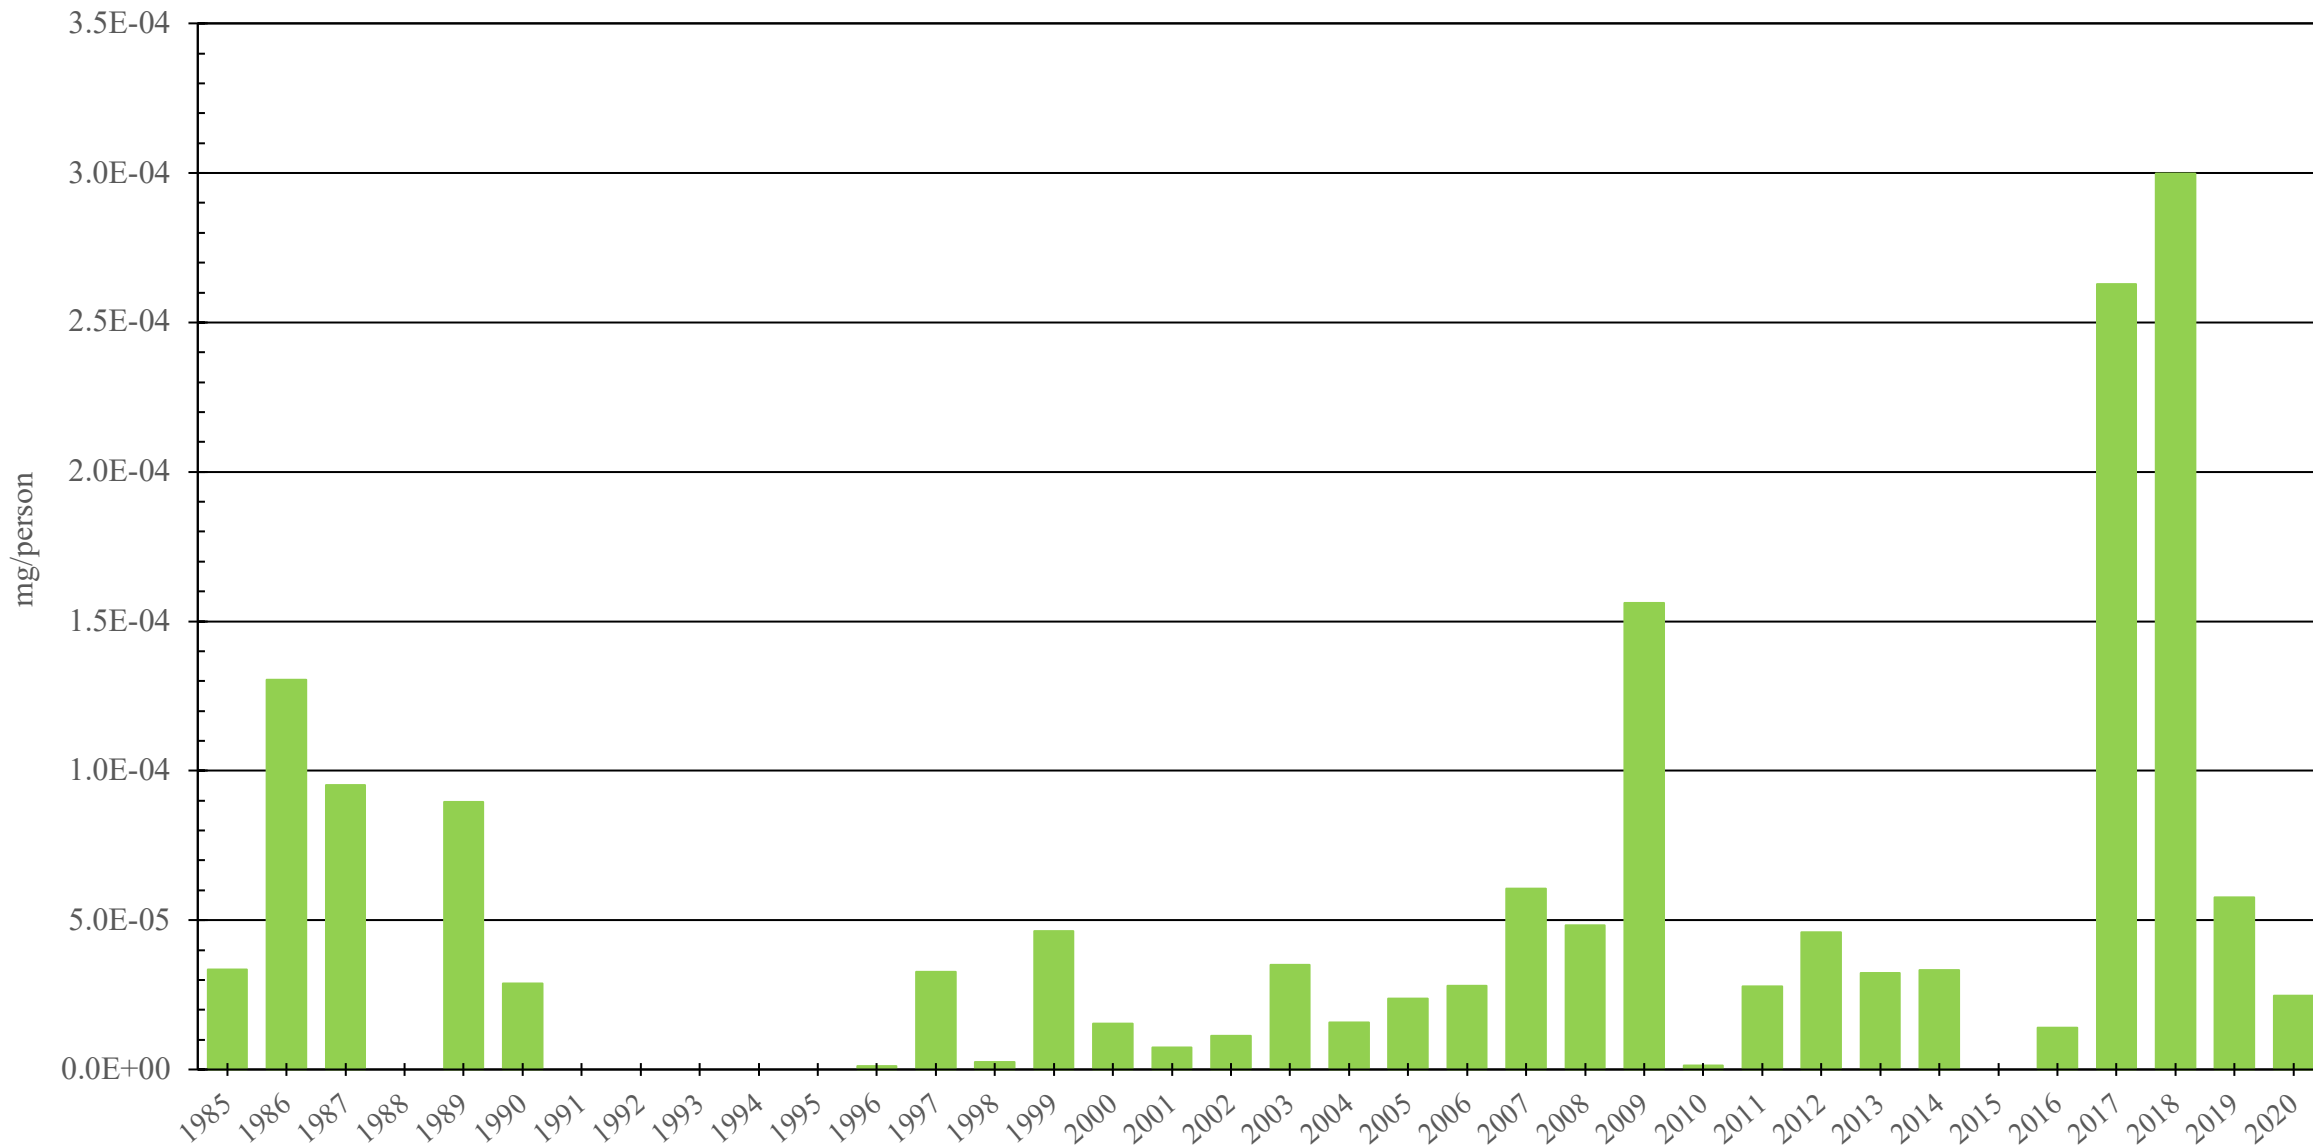

Democratic Republic of Congo

Fentanyl Consumption (mg/person), 1985 - 2020

Sources: International Narcotics Control Board (data); The World Bank (population)

Created by: Walther Global Palliative Care & Supportive Oncology, Indiana University Simon Comprehensive Cancer Center, 2022