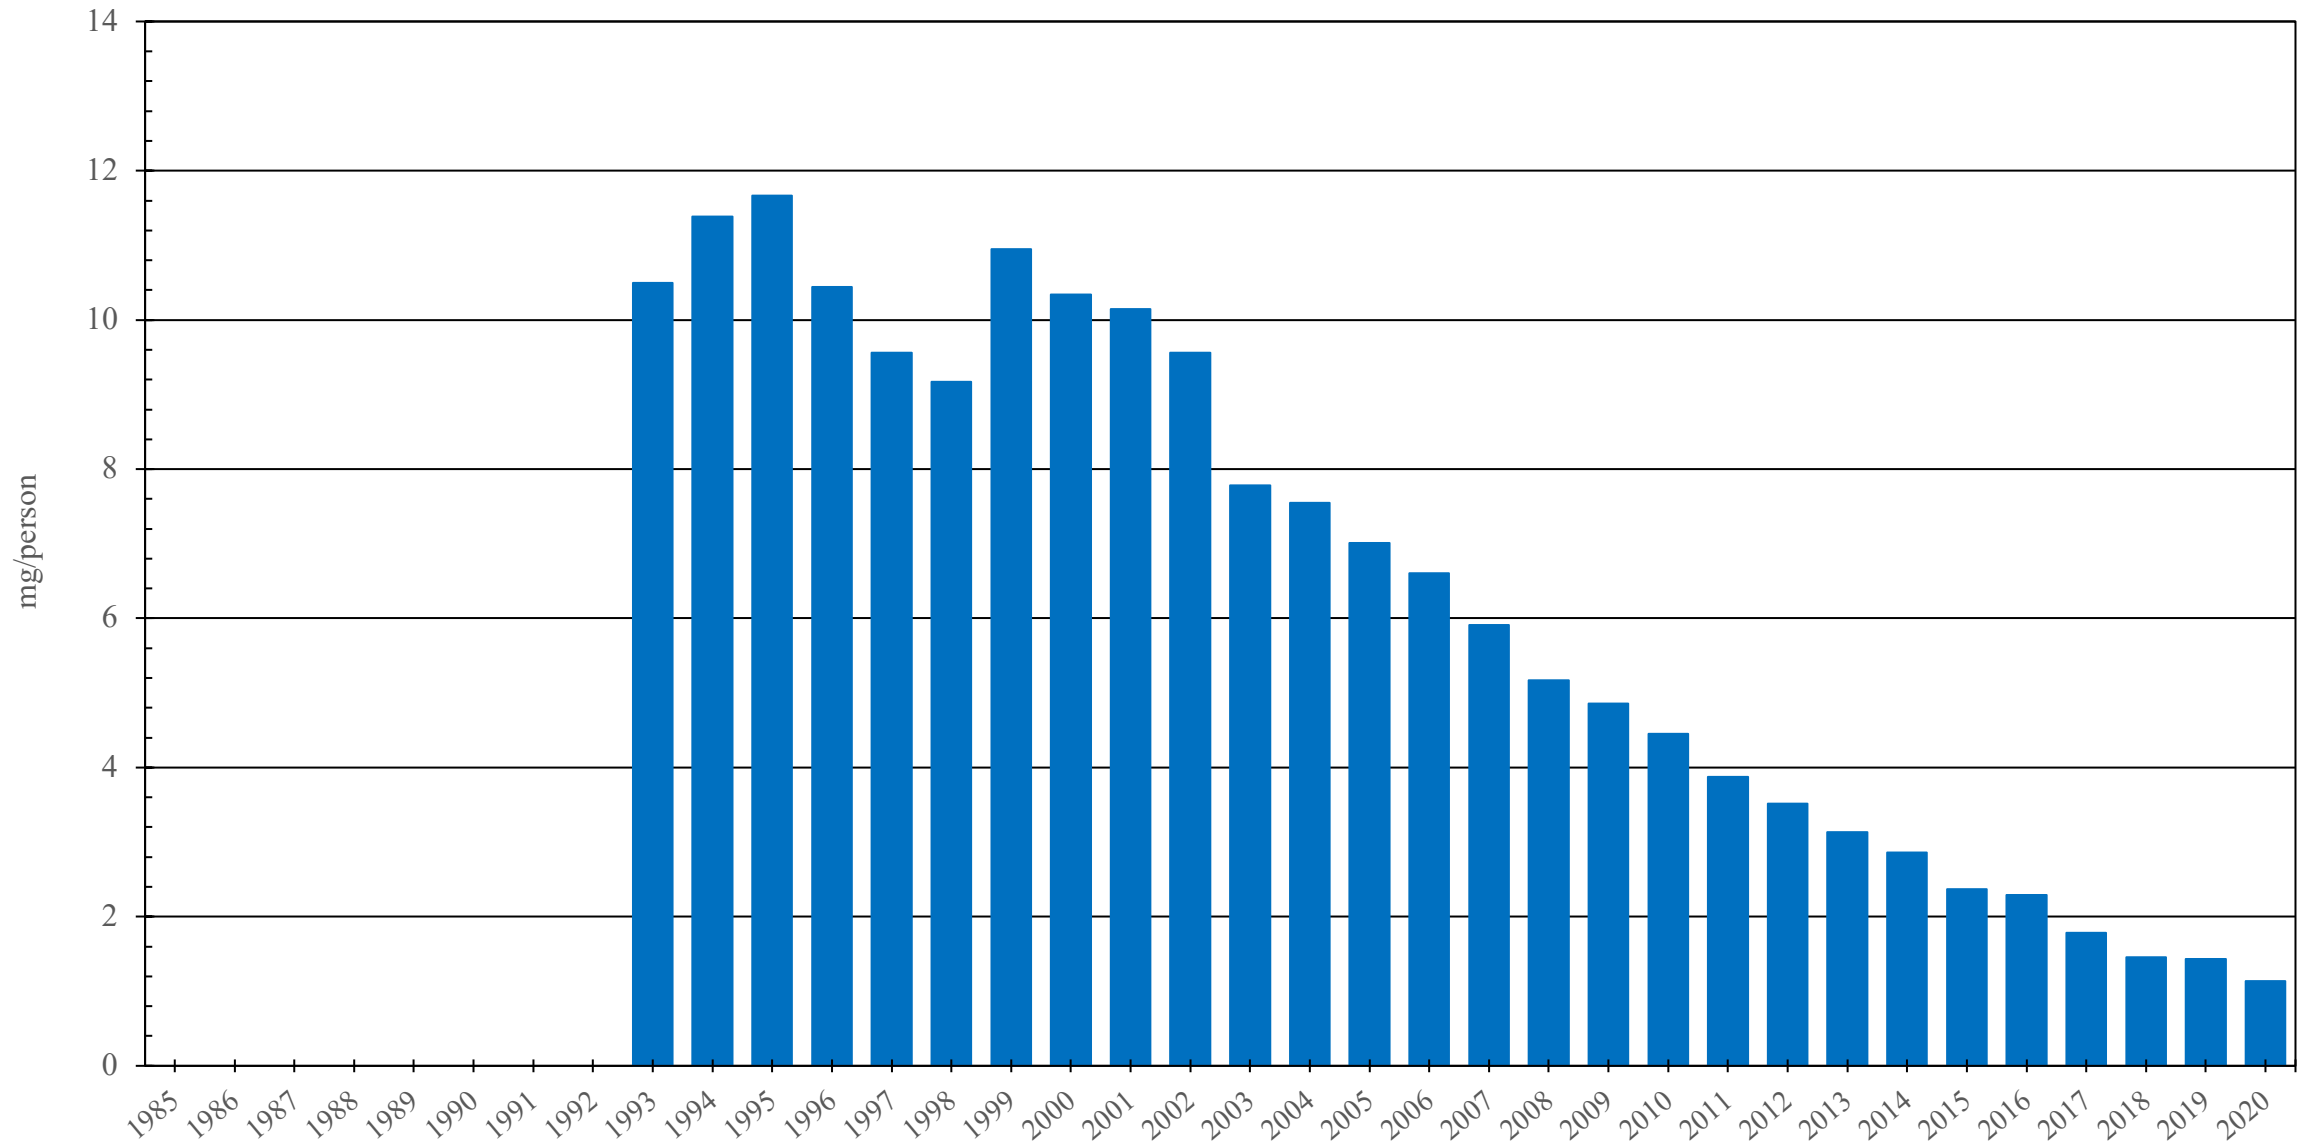

Czech Republic

Pethidine Consumption (mg/person), 1985 - 2020

Sources: International Narcotics Control Board (data); The World Bank (population)

Created by: Walther Global Palliative Care & Supportive Oncology, Indiana University Simon Comprehensive Cancer Center, 2022