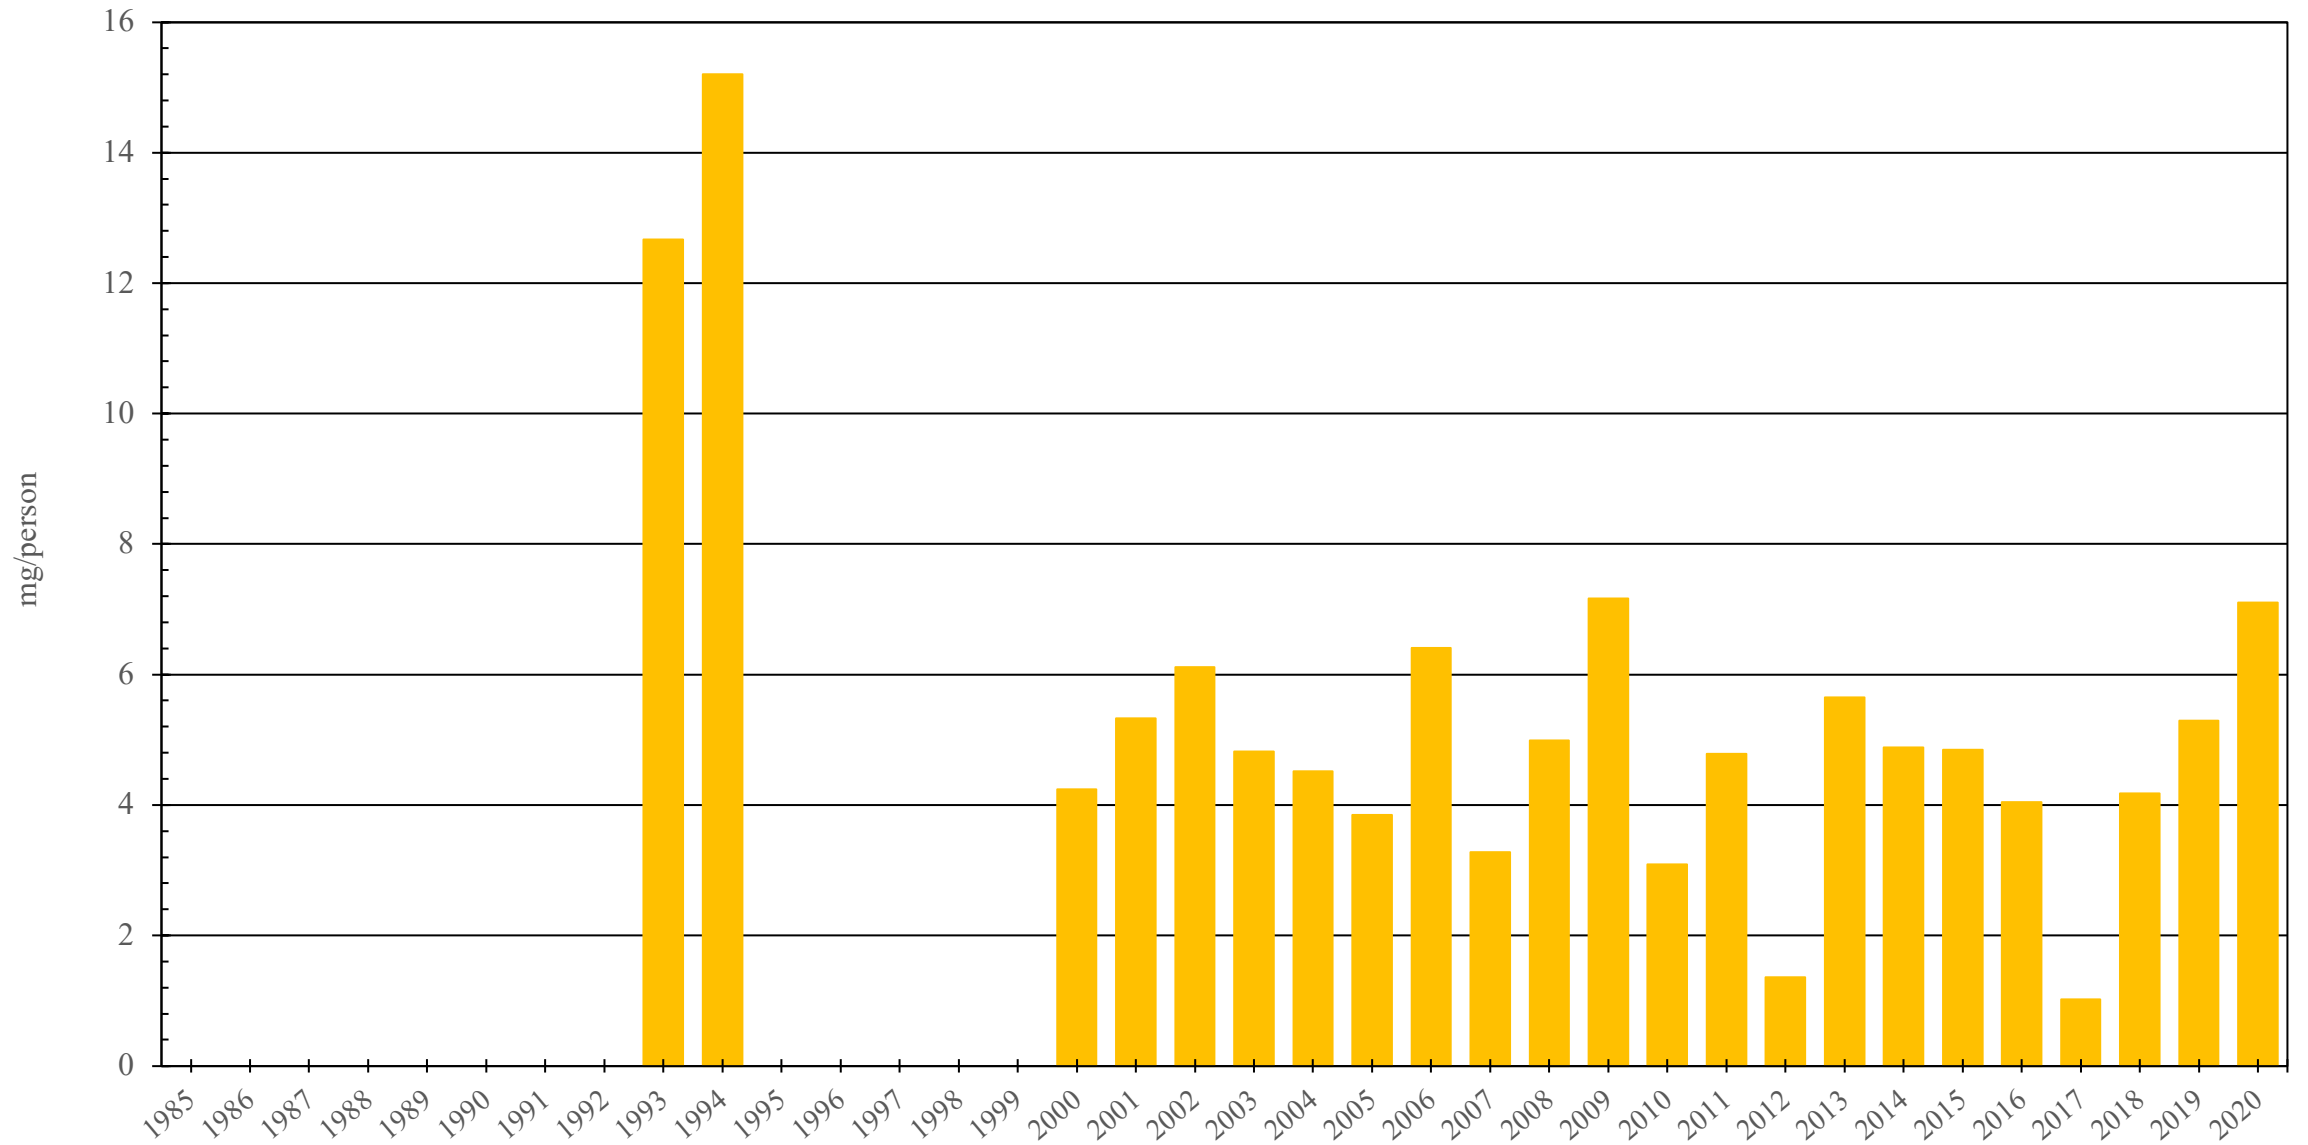

Czech Republic

Codeine Consumption (mg/person), 1985 - 2020

Sources: International Narcotics Control Board (data); The World Bank (population)

Created by: Walther Global Palliative Care & Supportive Oncology, Indiana University Simon Comprehensive Cancer Center, 2022