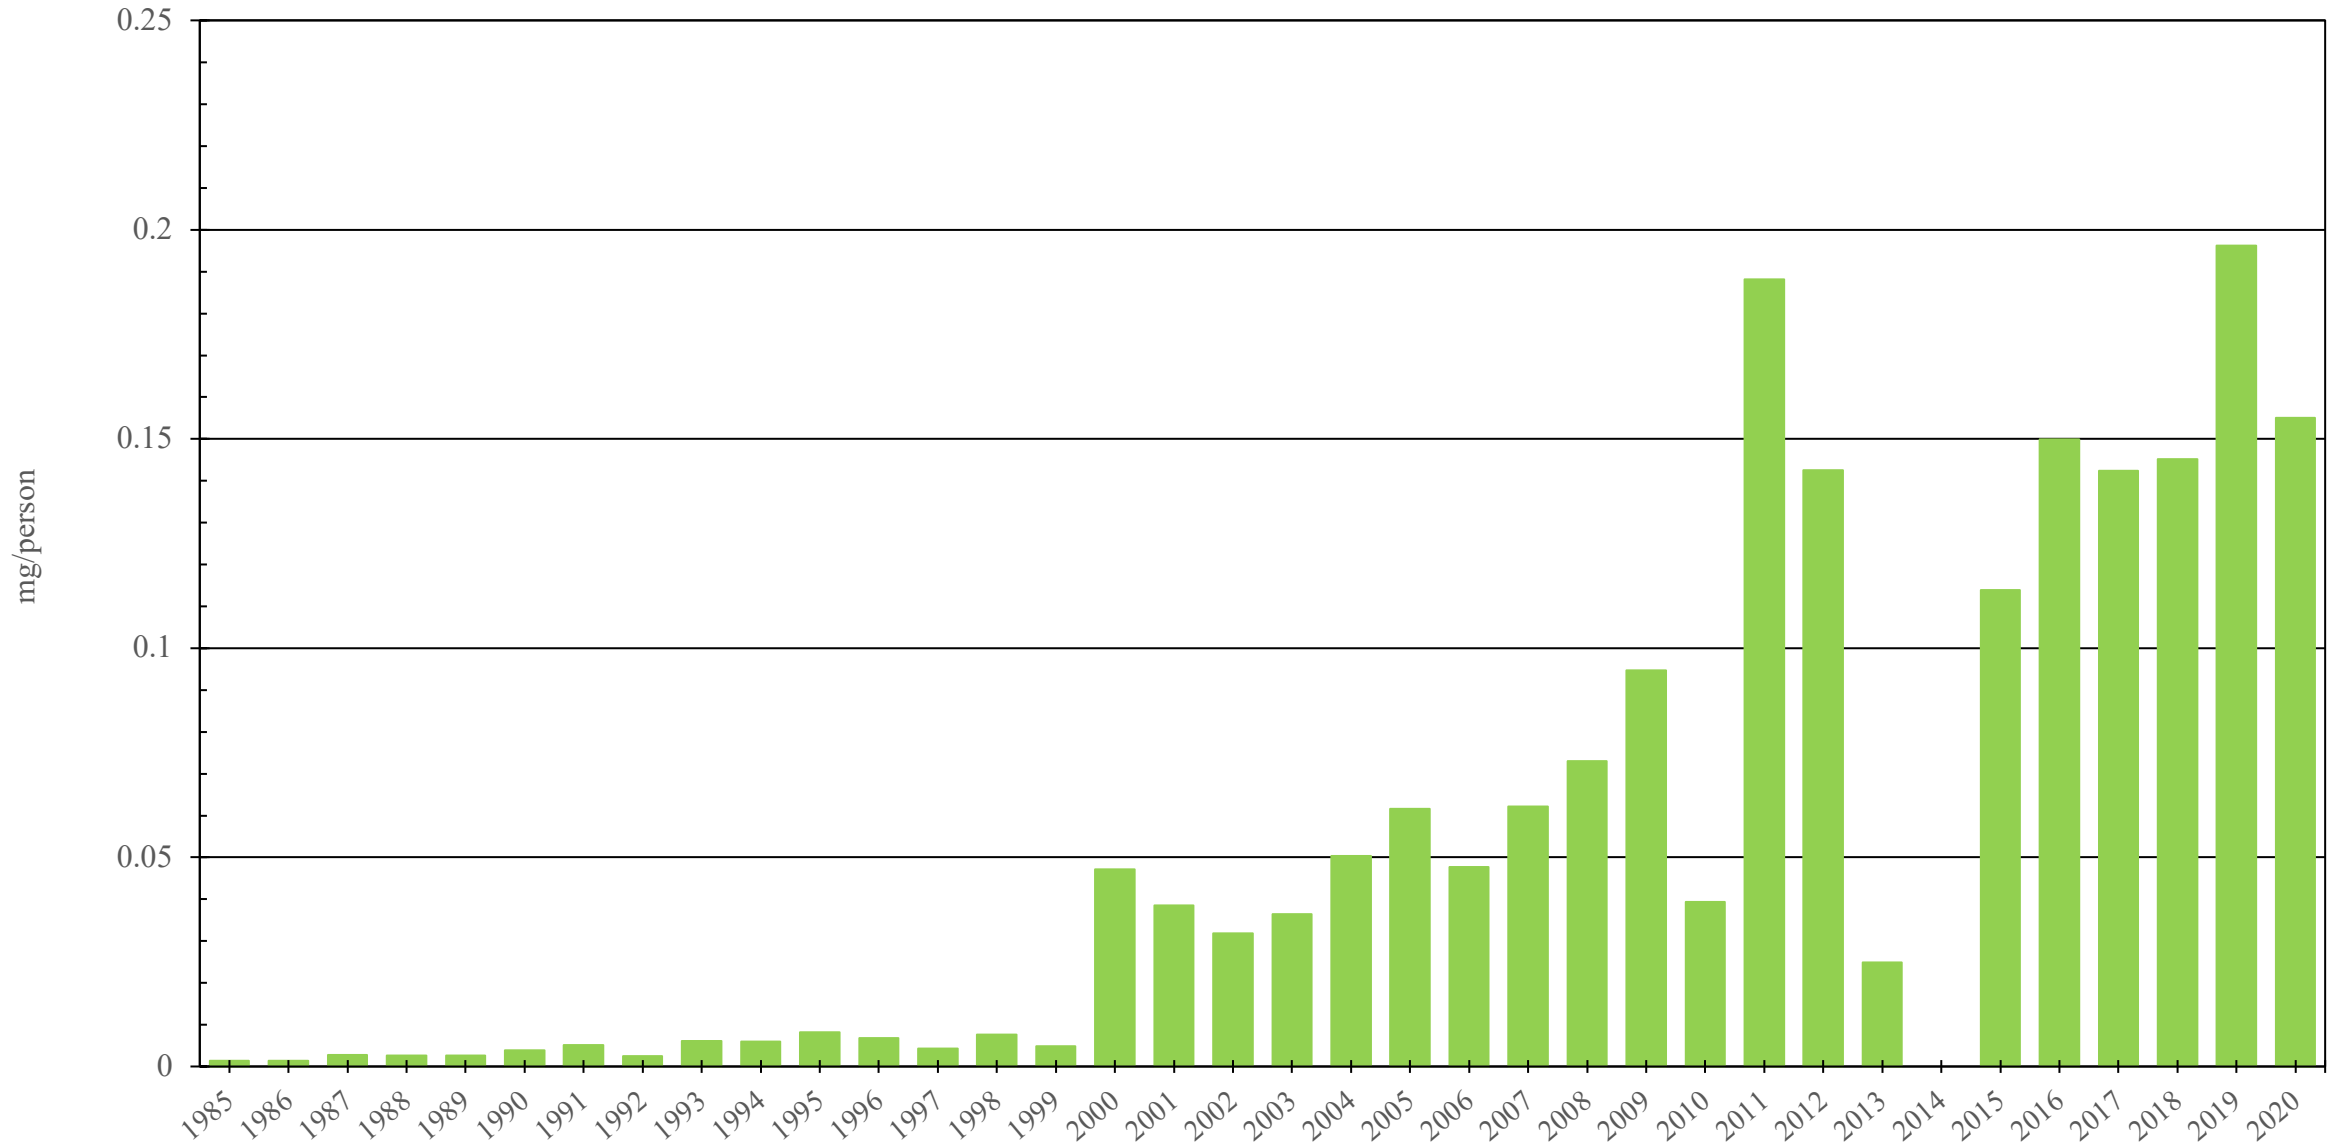

Cyprus

Fentanyl Consumption (mg/person), 1985 - 2020

Sources: International Narcotics Control Board (data); The World Bank (population)

Created by: Walther Global Palliative Care & Supportive Oncology, Indiana University Simon Comprehensive Cancer Center, 2022