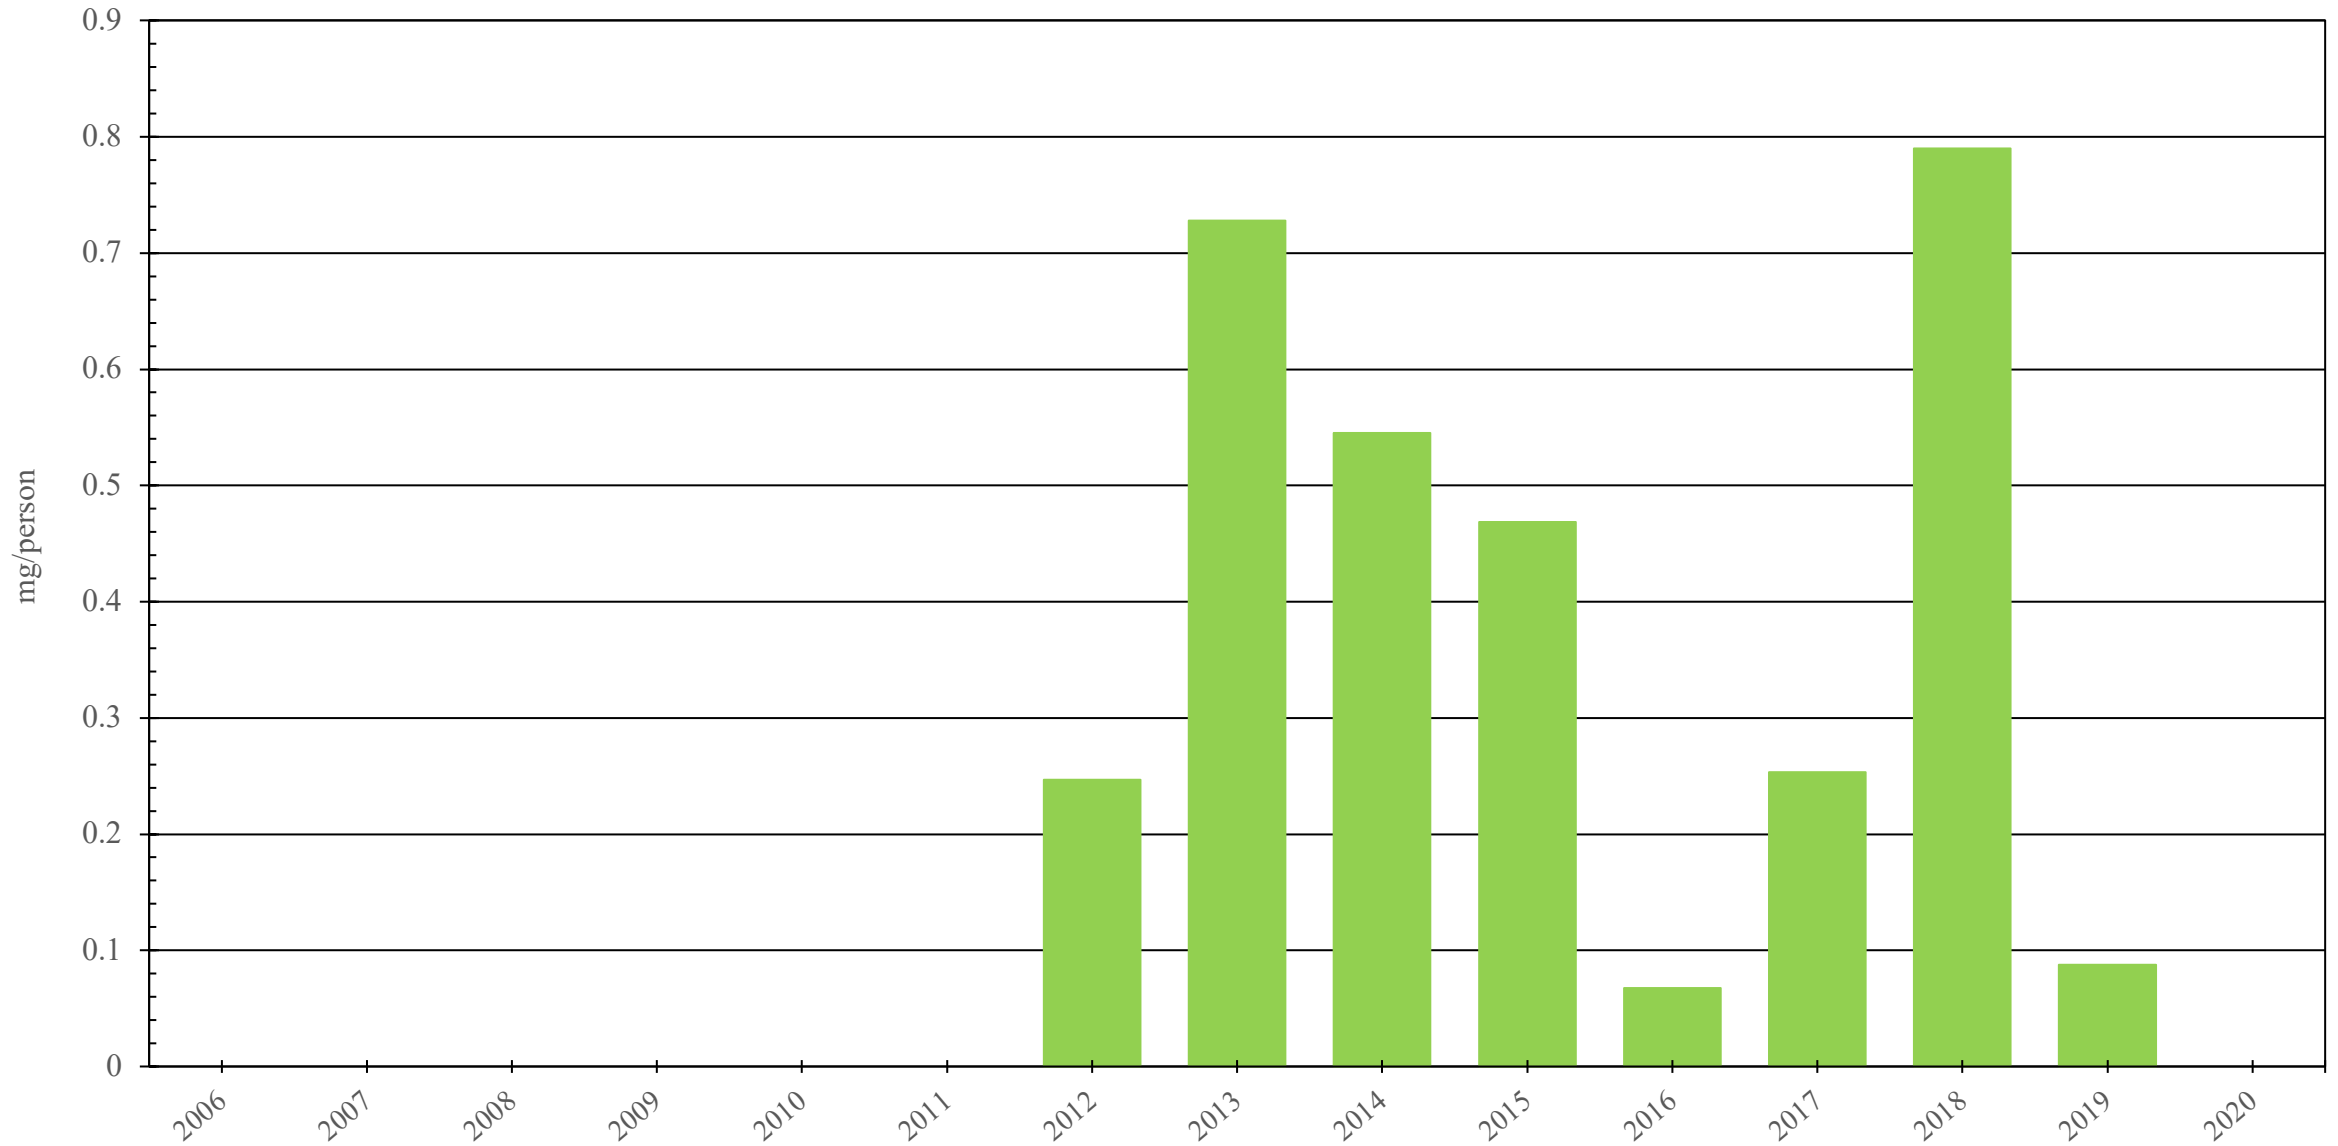

Curaçao

Fentanyl Consumption (mg/person), 2006 - 2020

Sources: International Narcotics Control Board (data); The World Bank (population)

Created by: Walther Global Palliative Care & Supportive Oncology, Indiana University Simon Comprehensive Cancer Center, 2022