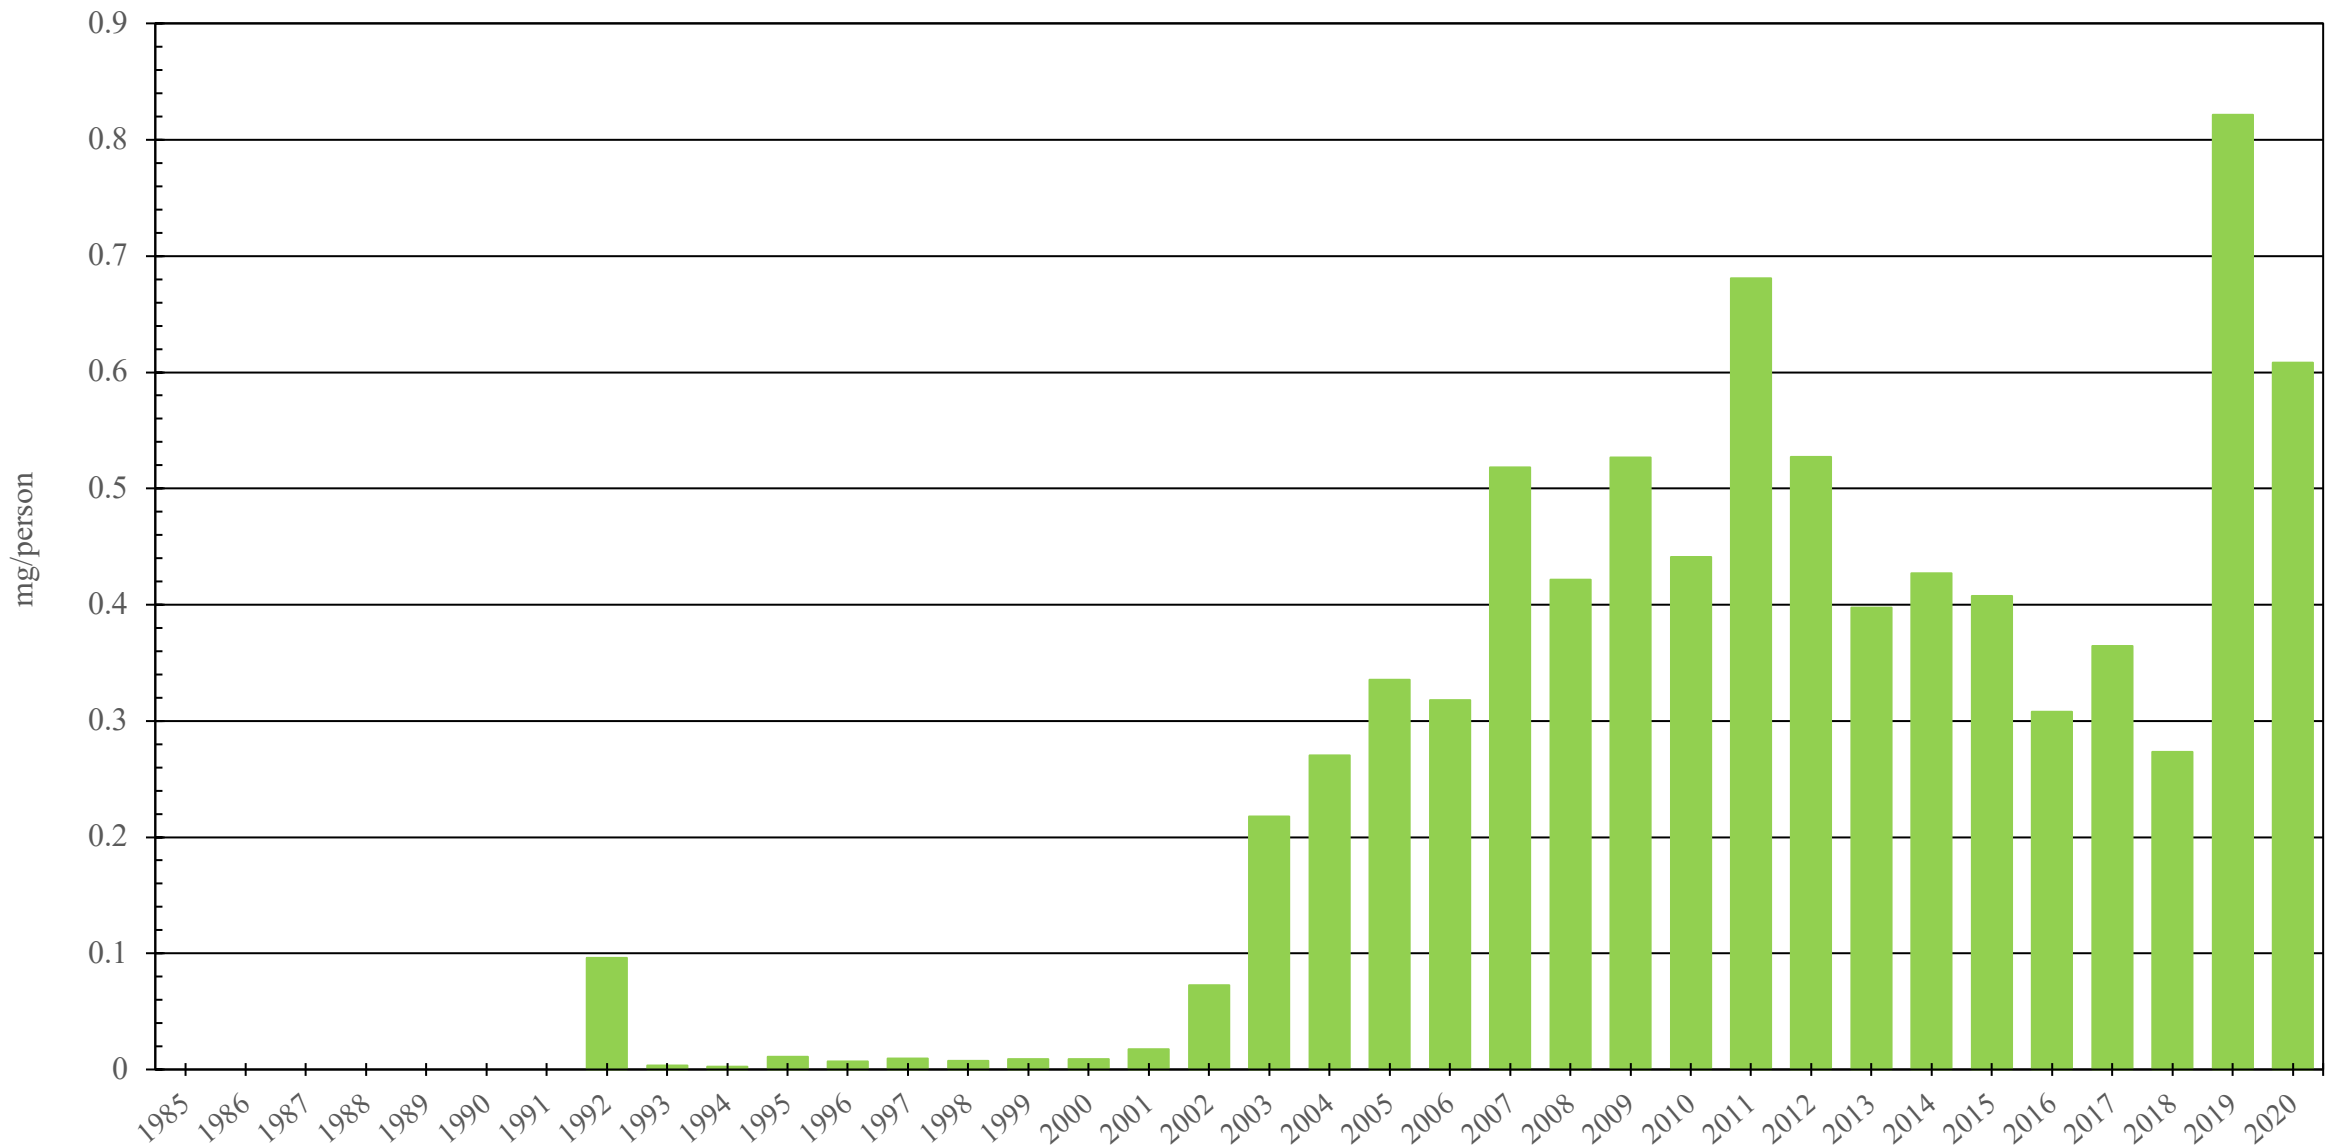

Croatia

Fentanyl Consumption (mg/person), 1985 - 2020

Sources: International Narcotics Control Board (data); The World Bank (population)

Created by: Walther Global Palliative Care & Supportive Oncology, Indiana University Simon Comprehensive Cancer Center, 2022