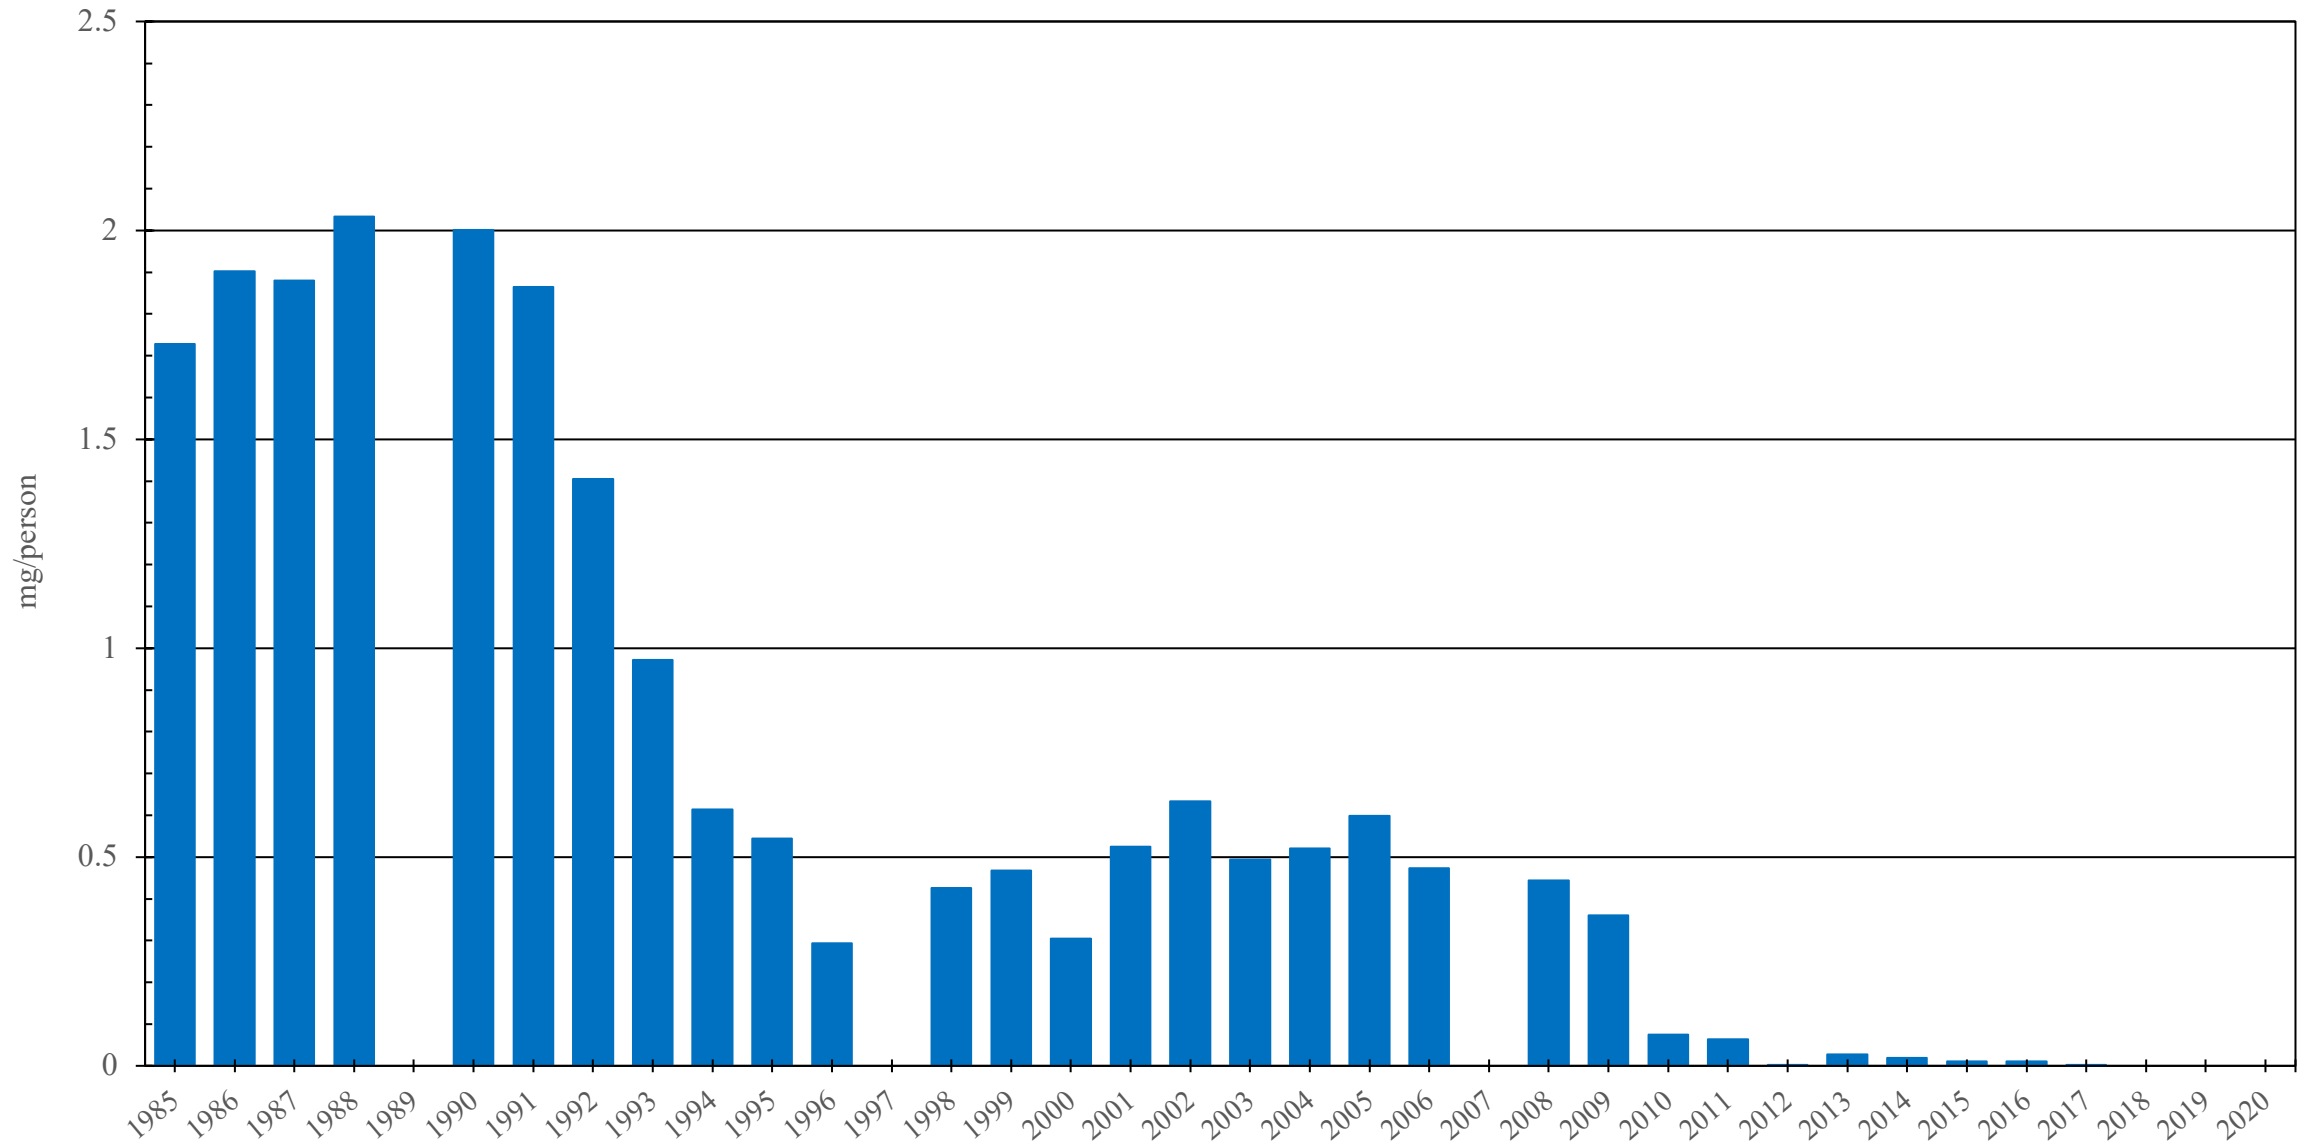

Costa Rica

Pethidine Consumption (mg/person), 1985 - 2020

Sources: International Narcotics Control Board (data); The World Bank (population)

Created by: Walther Global Palliative Care & Supportive Oncology, Indiana University Simon Comprehensive Cancer Center, 2022