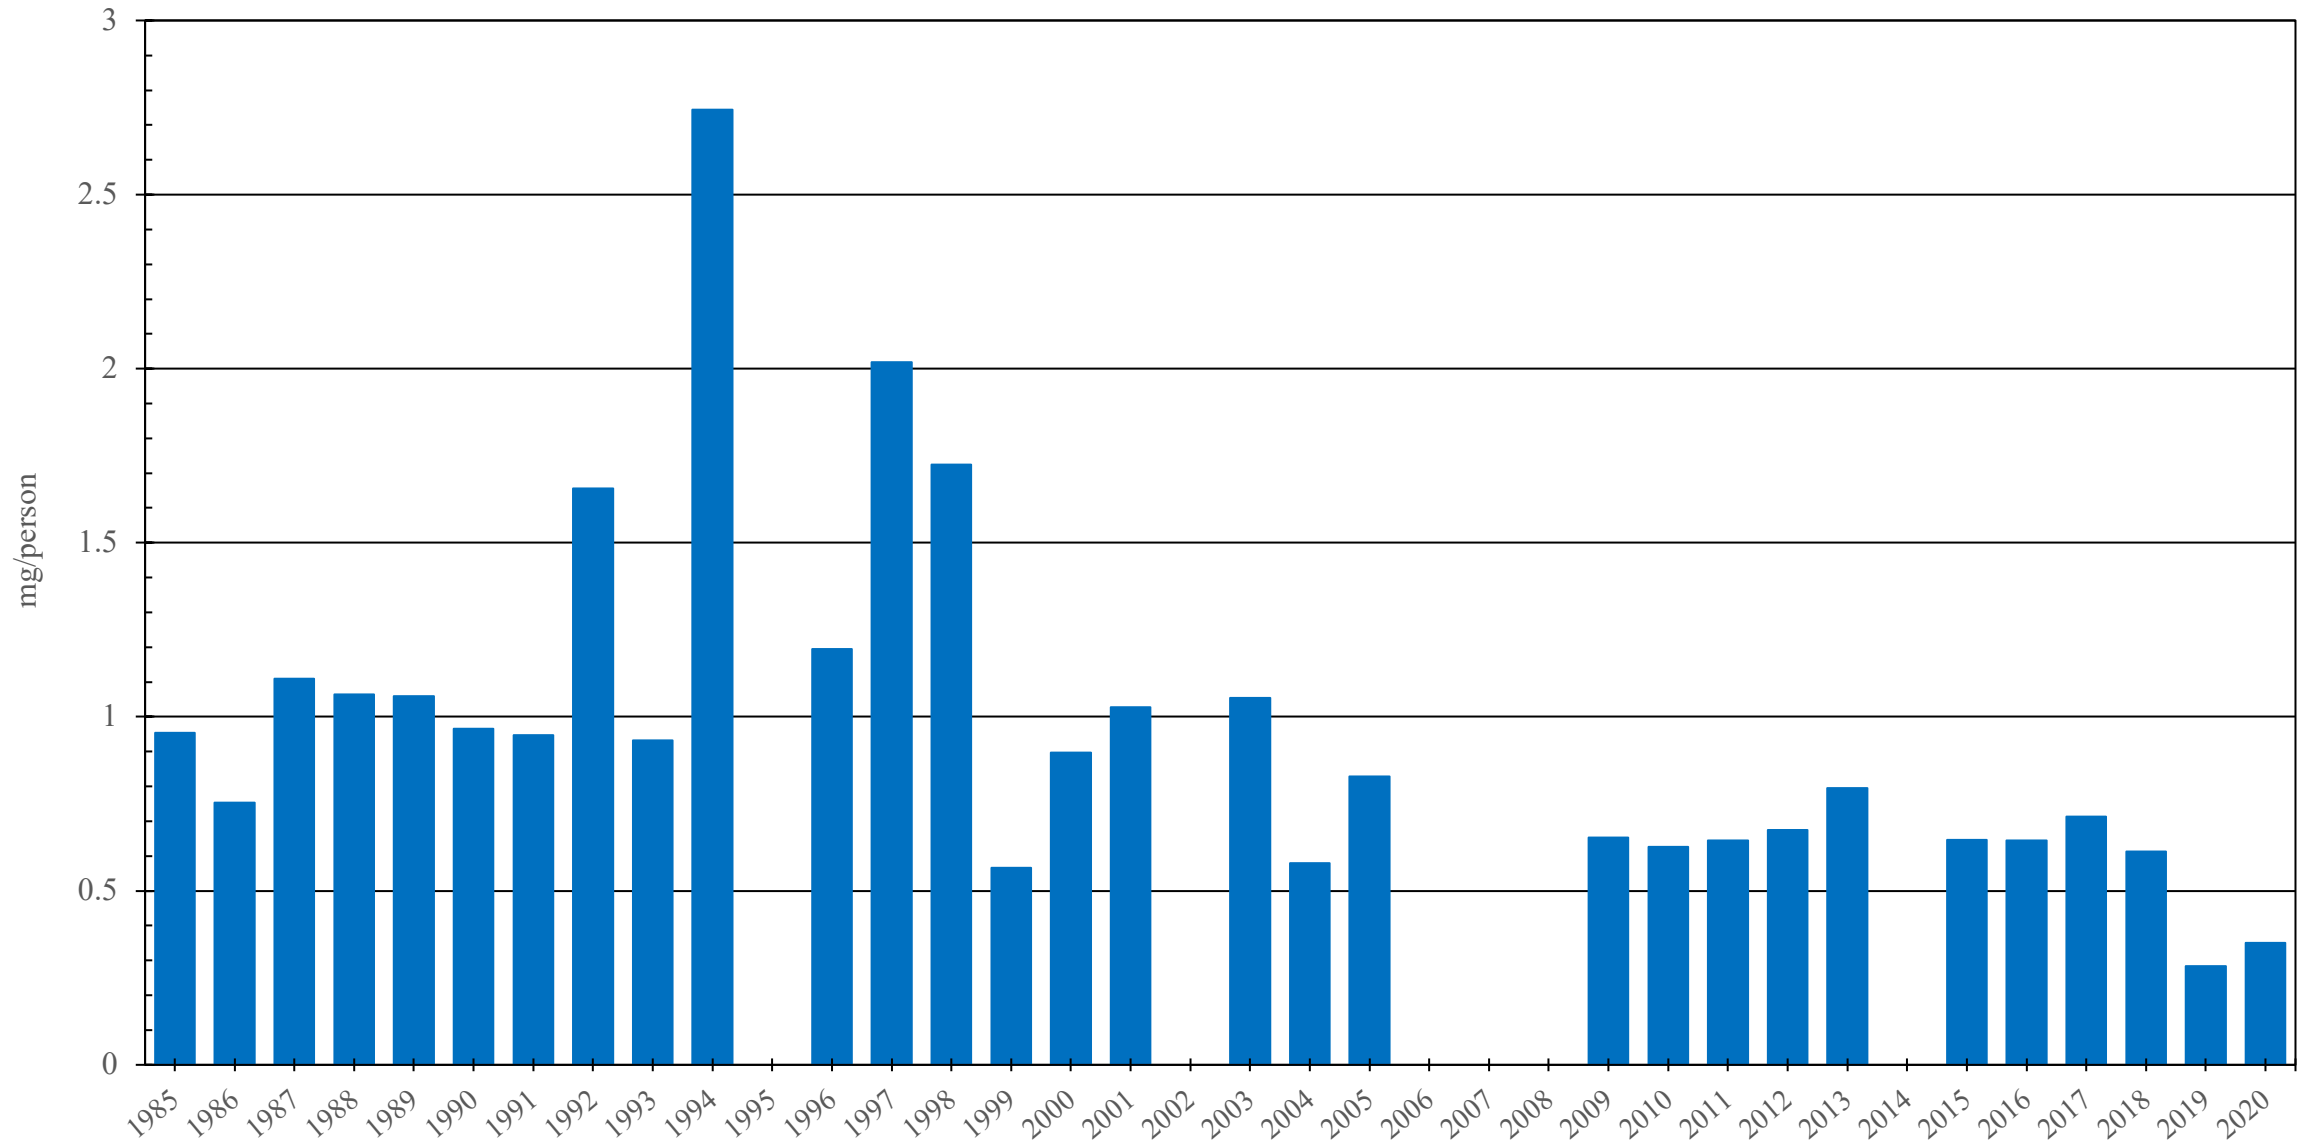

Colombia

Pethidine Consumption (mg/person), 1985 - 2020

Sources: International Narcotics Control Board (data); The World Bank (population)

Created by: Walther Global Palliative Care & Supportive Oncology, Indiana University Simon Comprehensive Cancer Center, 2022