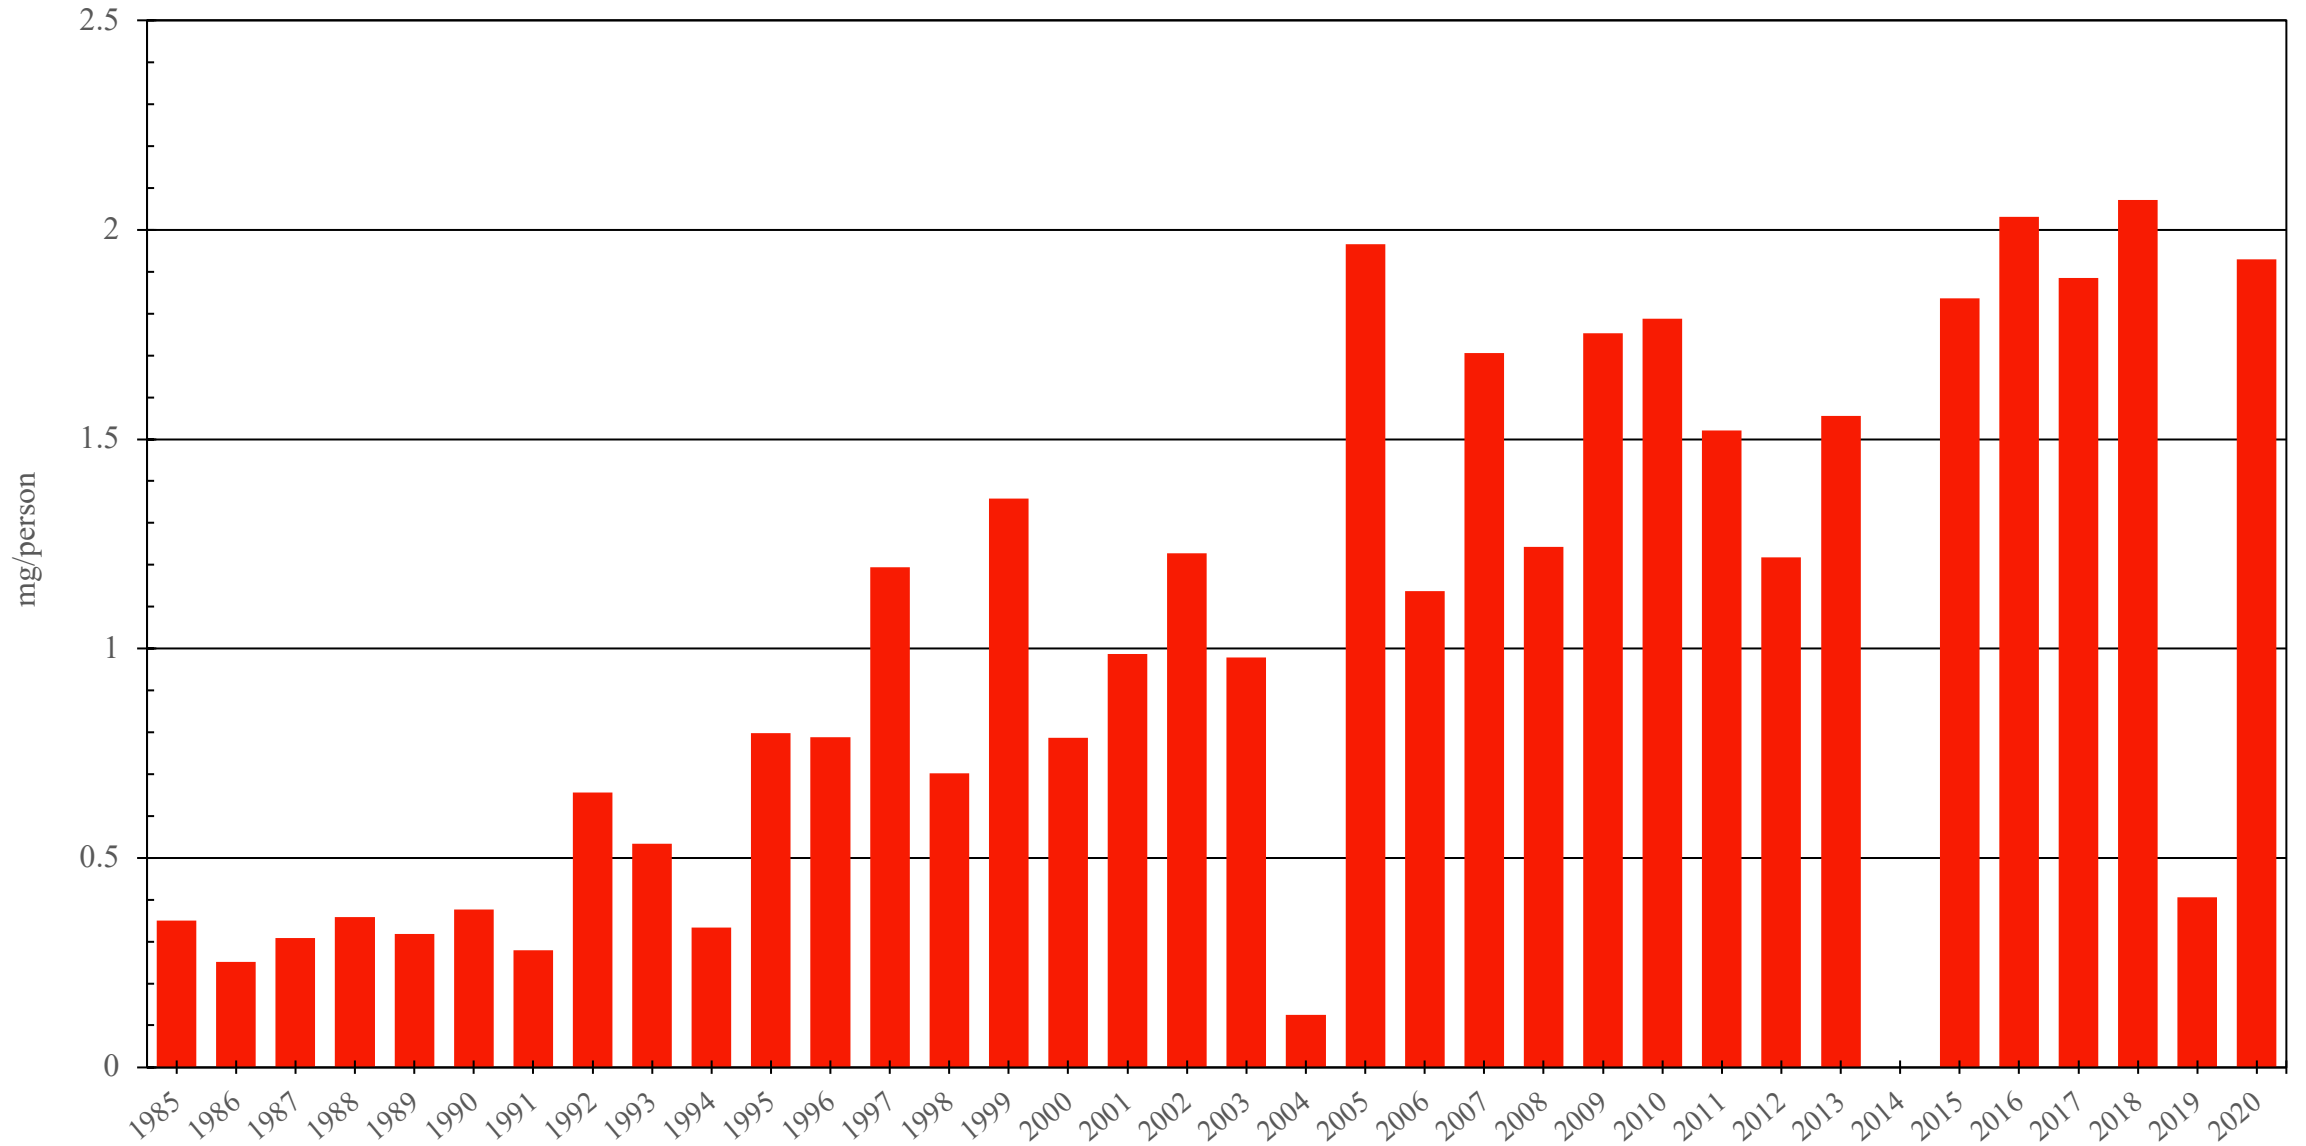

# Colombia

Morphine Consumption (mg/person), 1985 - 2020

Sources: International Narcotics Control Board (data); The World Bank (population)

Created by: Walther Global Palliative Care & Supportive Oncology, Indiana University Simon Comprehensive Cancer Center, 2022