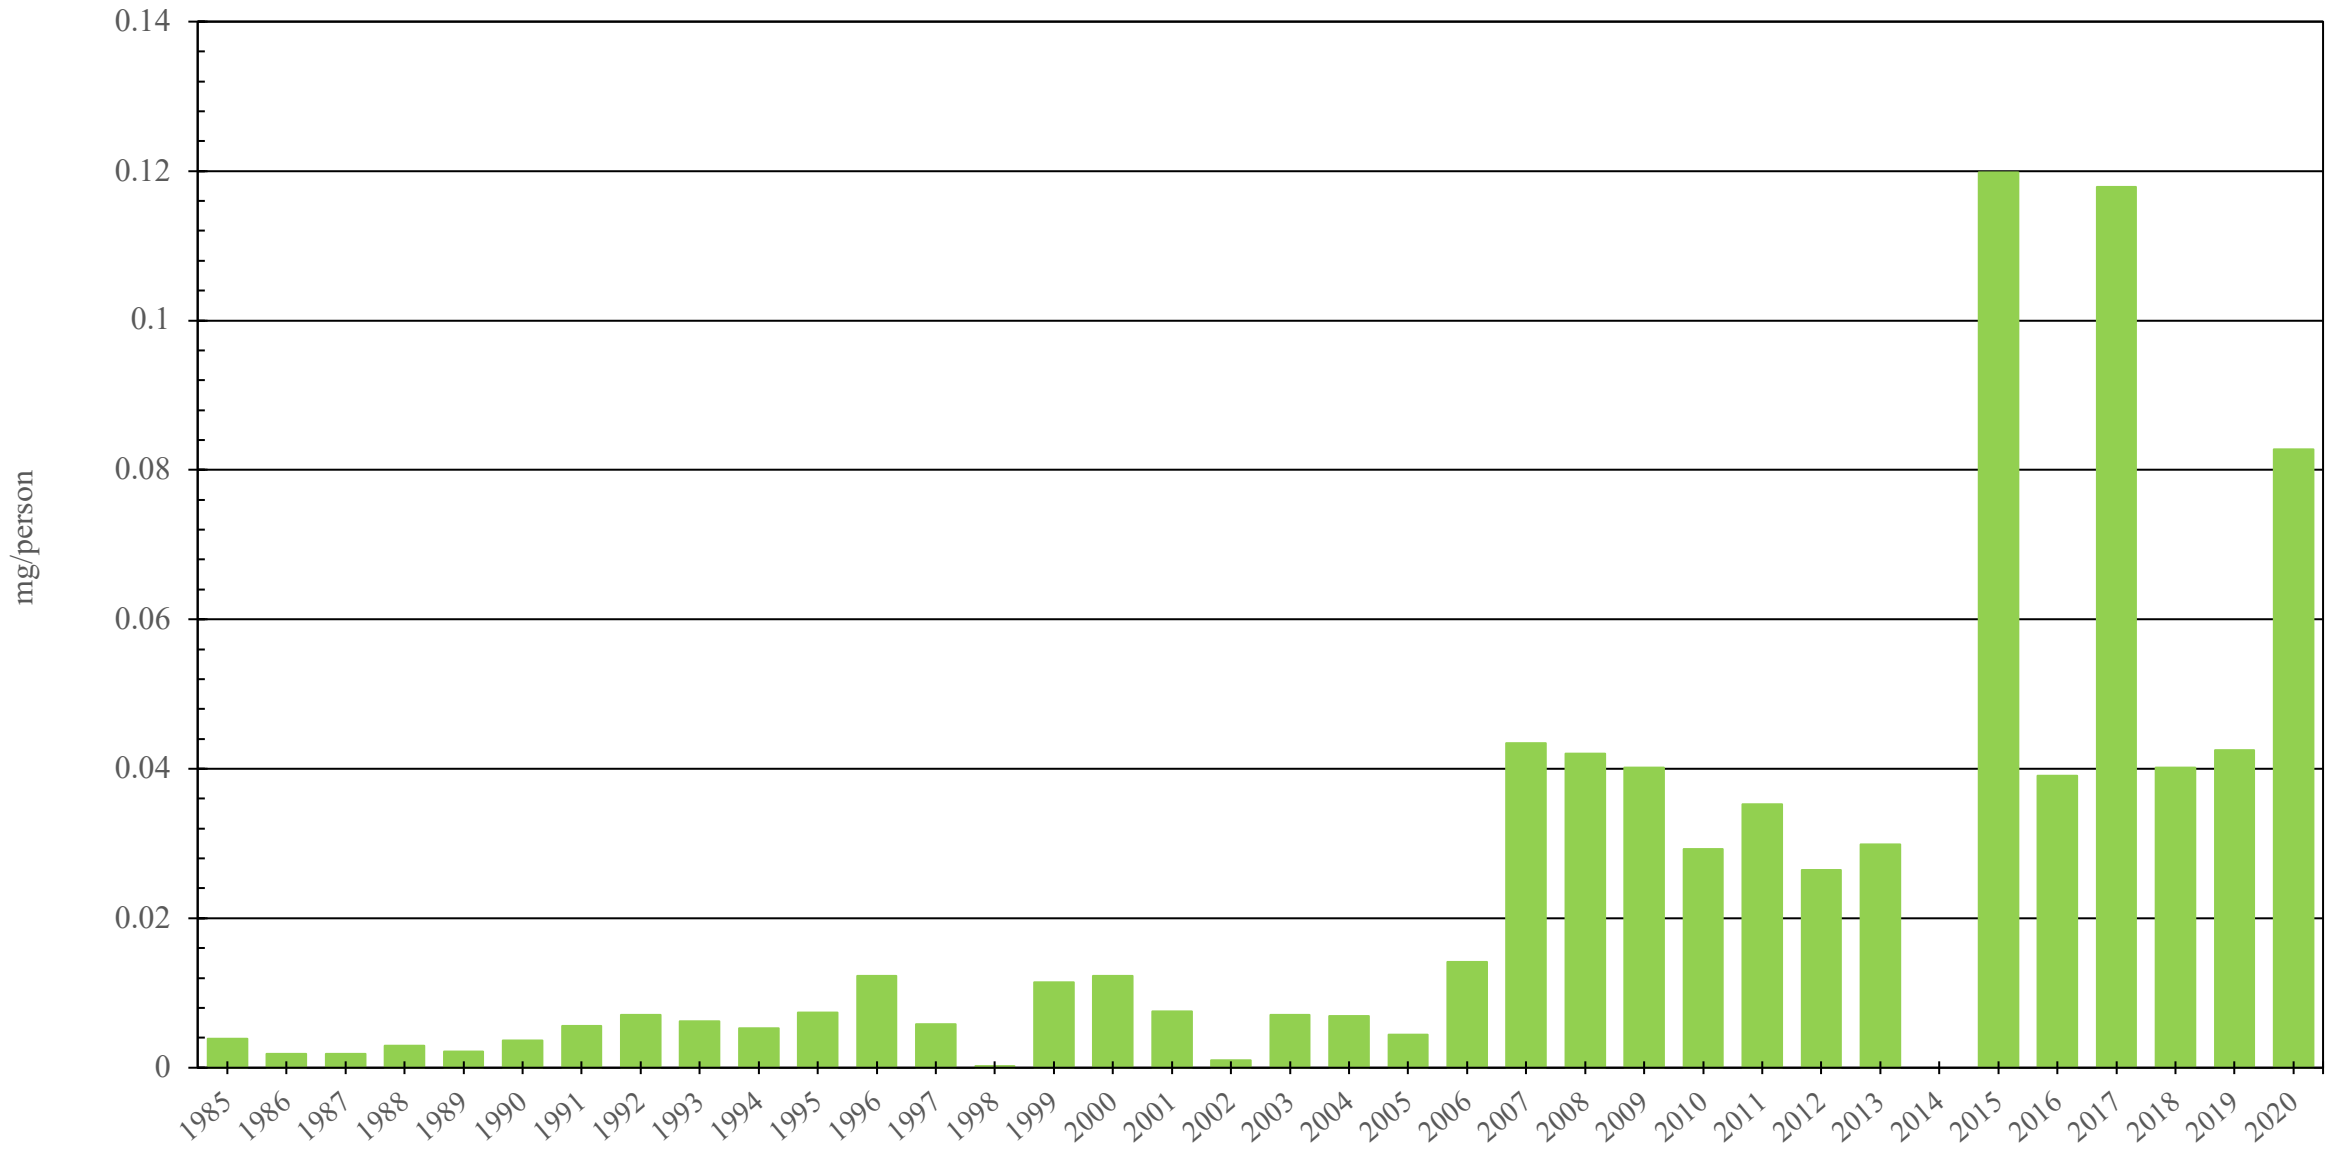

Colombia

Fentanyl Consumption (mg/person), 1985 - 2020

Sources: International Narcotics Control Board (data); The World Bank (population)

Created by: Walther Global Palliative Care & Supportive Oncology, Indiana University Simon Comprehensive Cancer Center, 2022