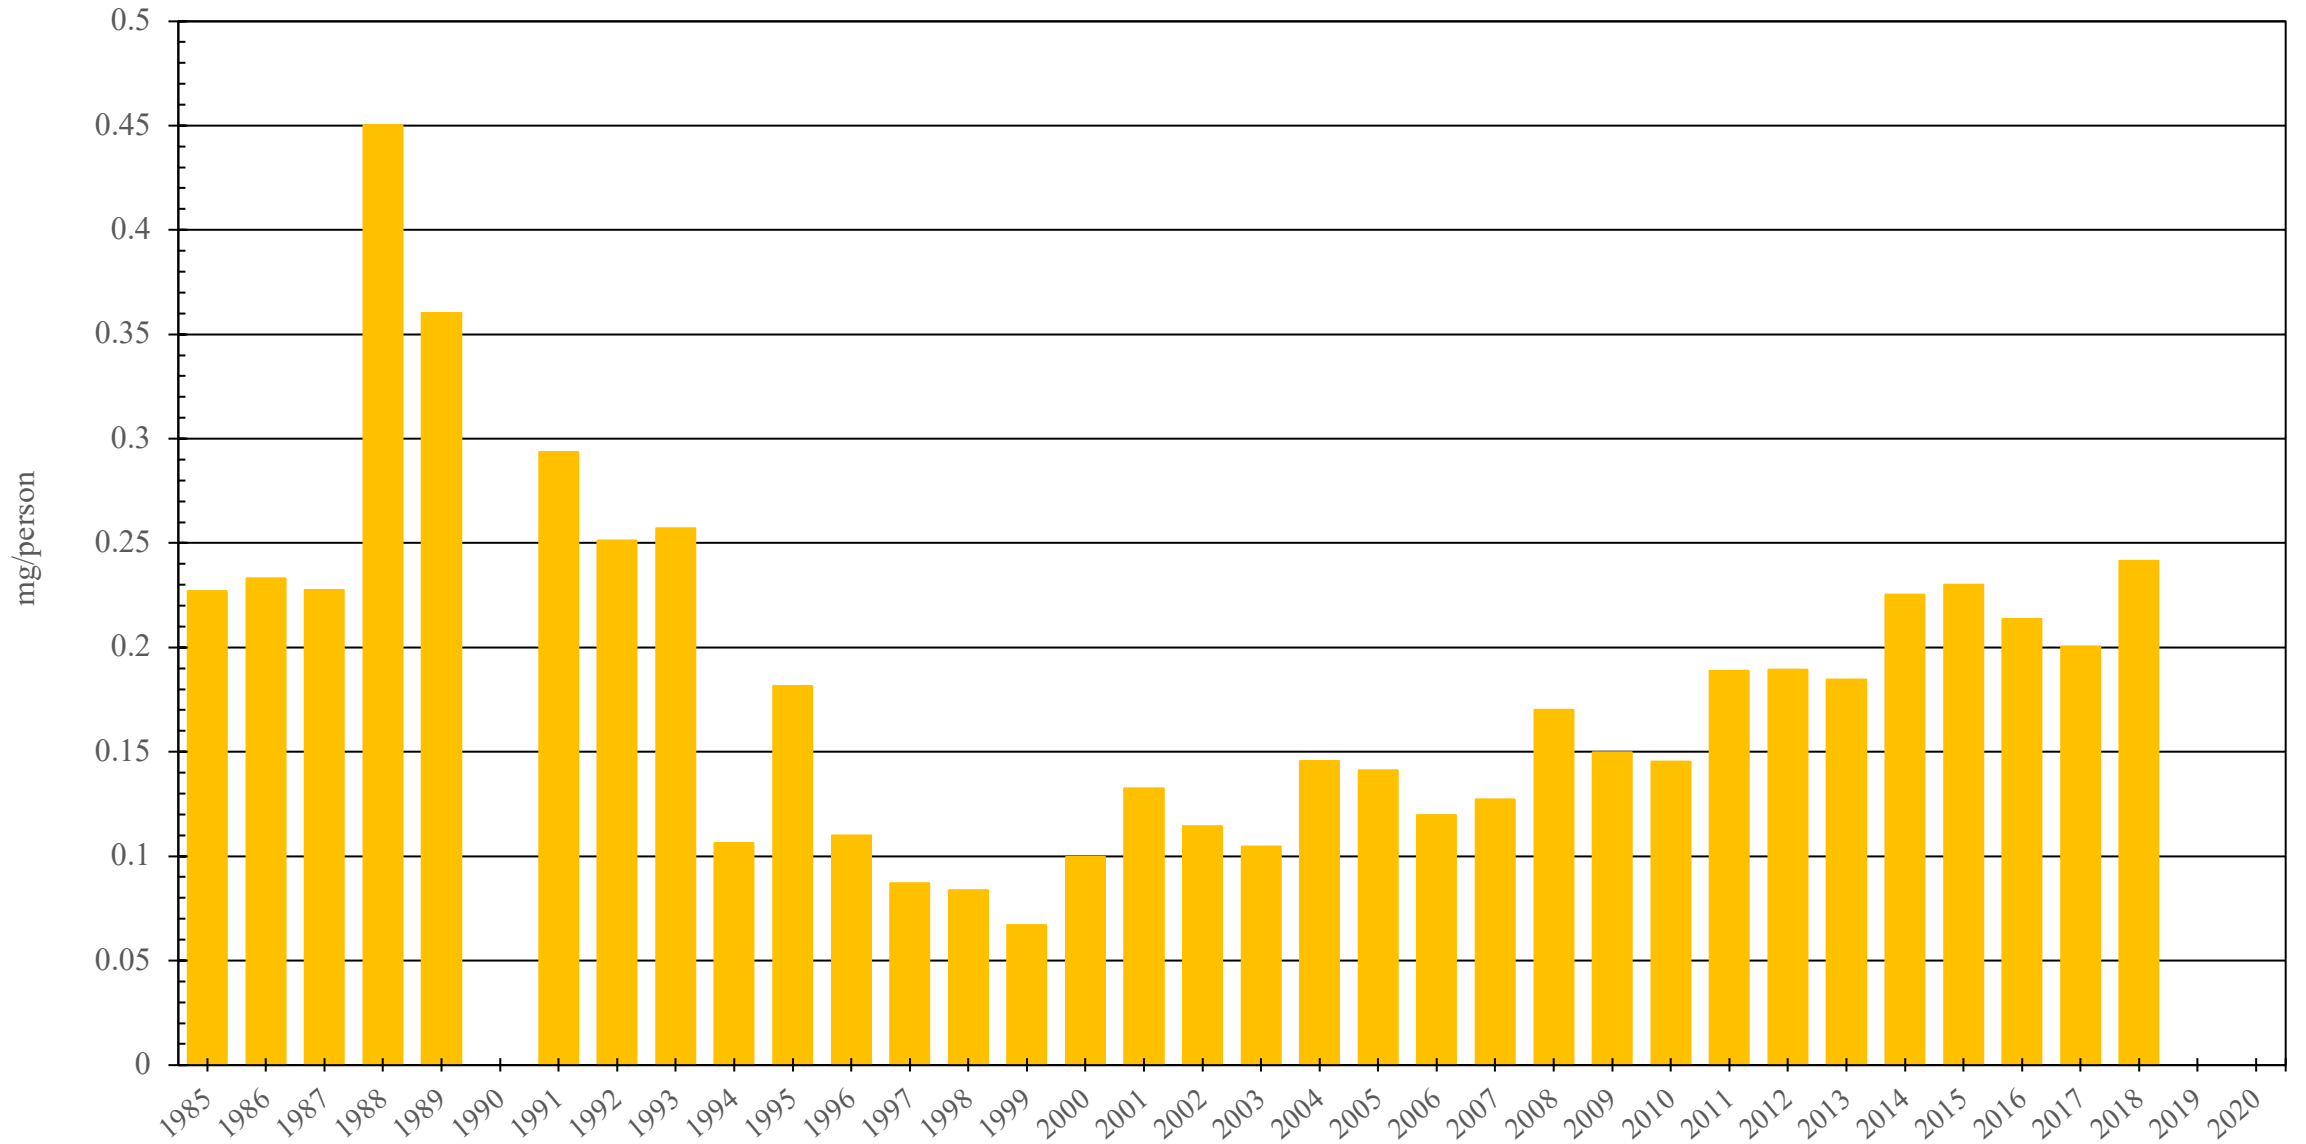

# China

Codeine Consumption (mg/person), 1985 - 2020

Sources: International Narcotics Control Board (data); The World Bank (population)

Created by: Walther Global Palliative Care & Supportive Oncology, Indiana University Simon Comprehensive Cancer Center, 2022