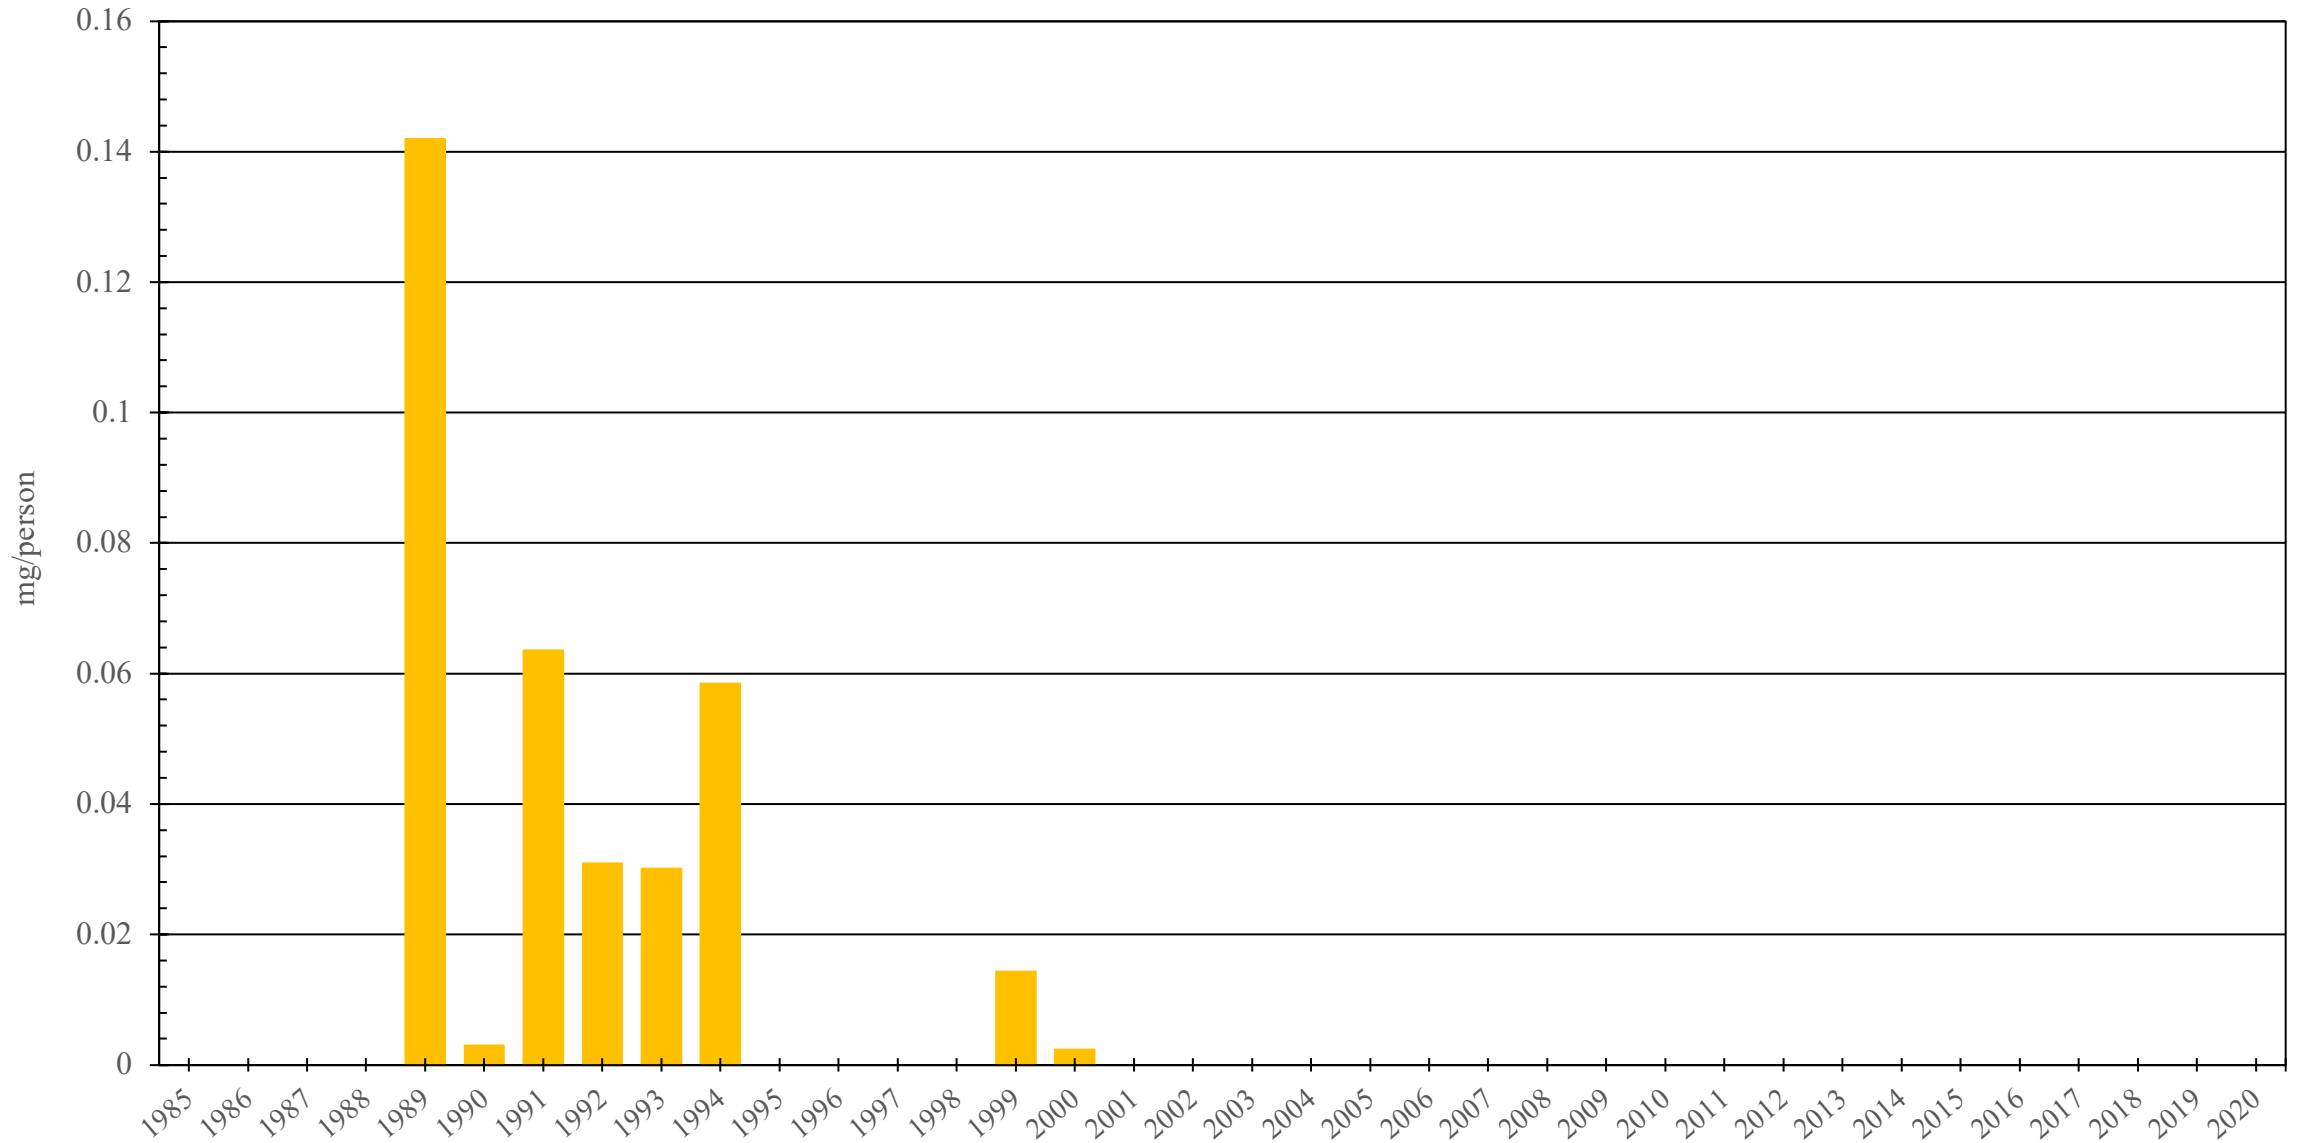

Cabo Verde

Codeine Consumption (mg/person), 1985 - 2020

Sources: International Narcotics Control Board (data); The World Bank (population)

Created by: Walther Global Palliative Care & Supportive Oncology, Indiana University Simon Comprehensive Cancer Center, 2022