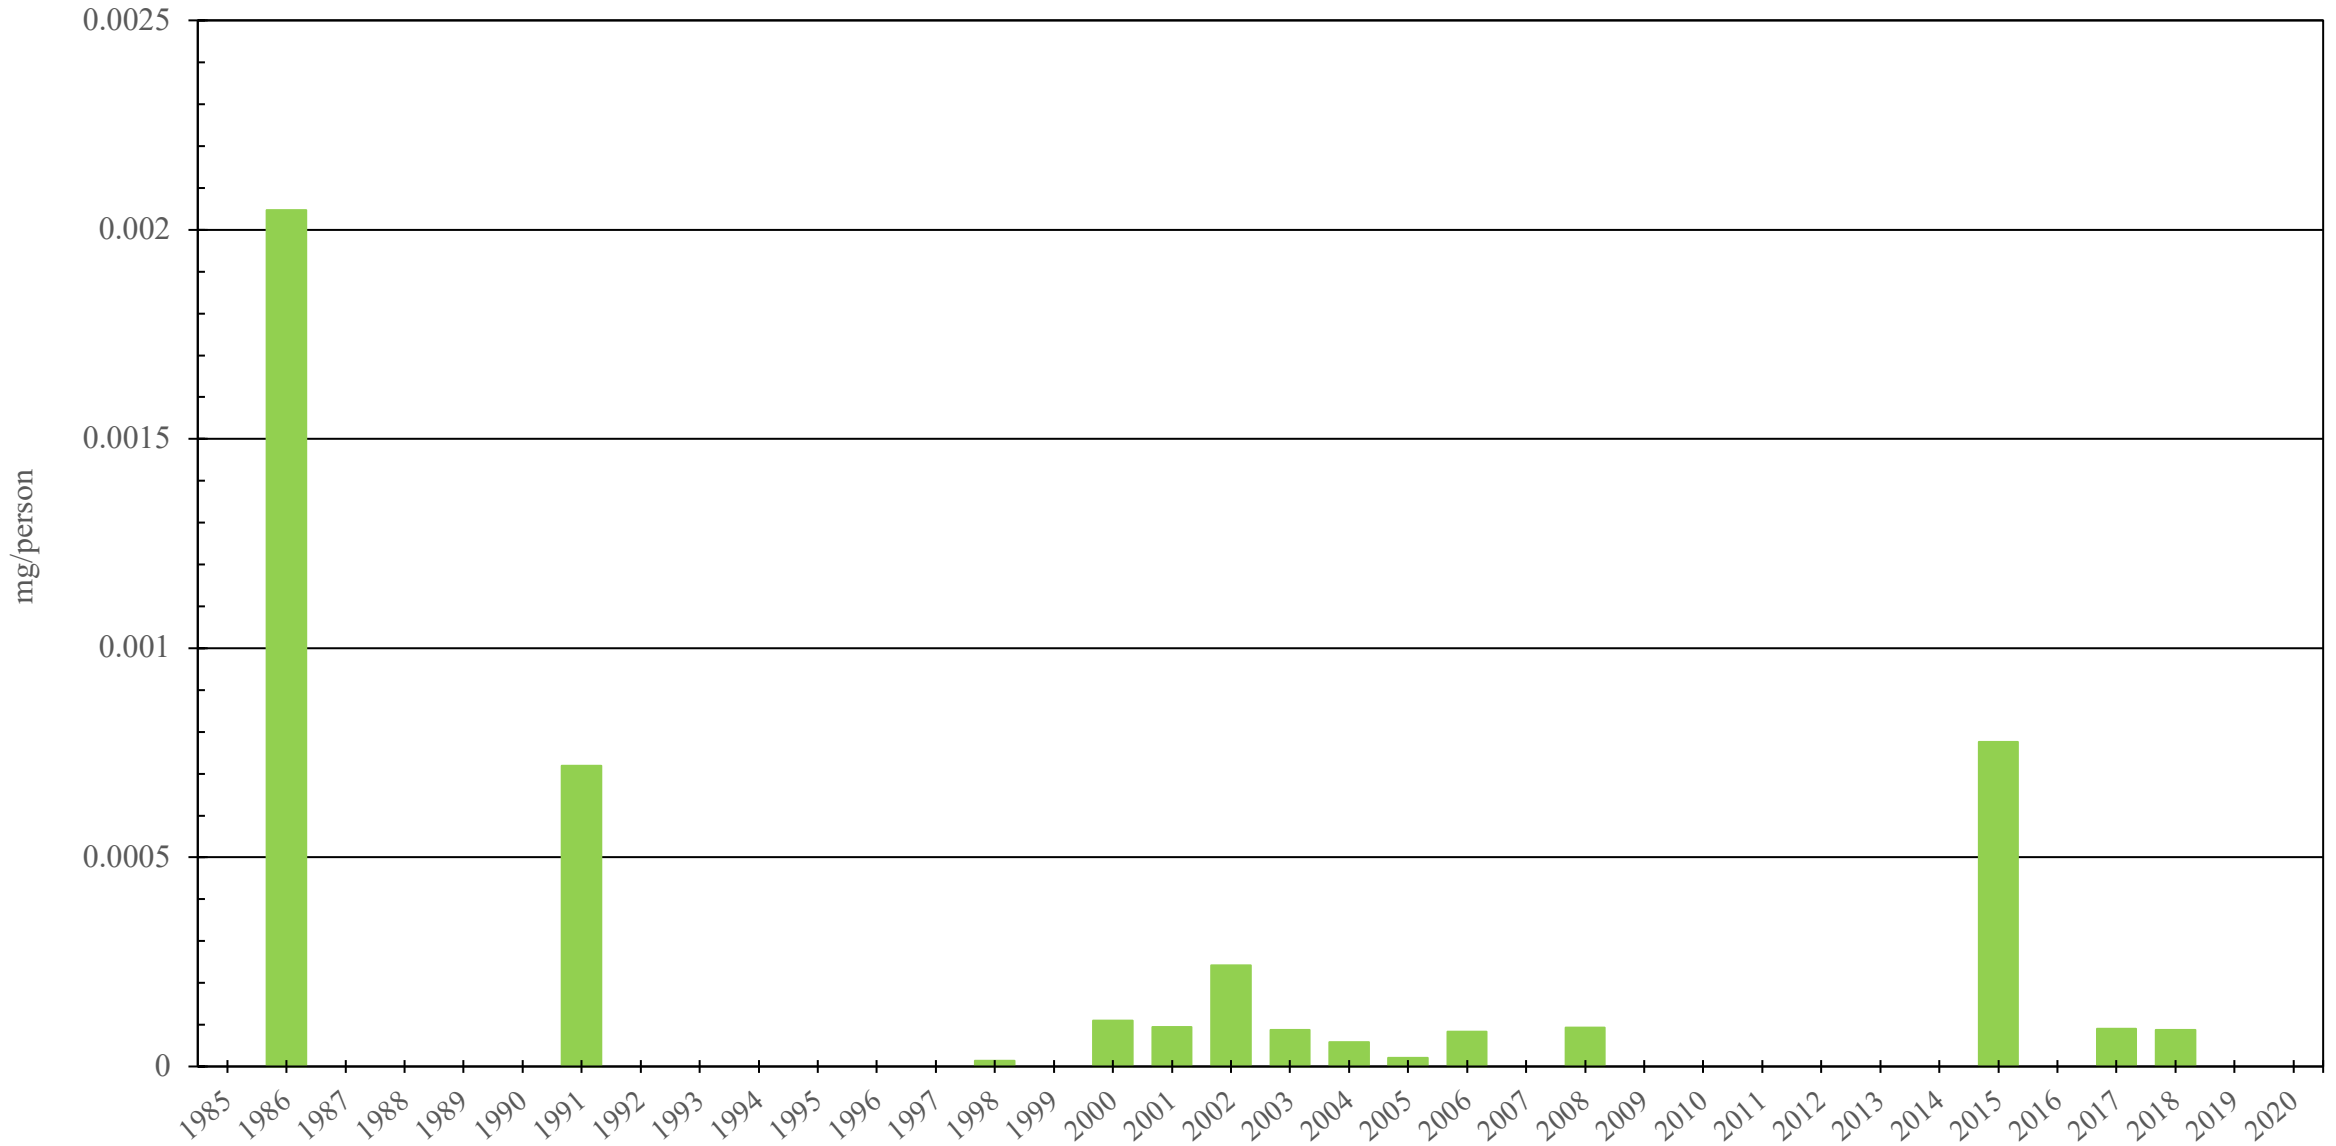

Burundi

Fentanyl Consumption (mg/person), 1985 - 2020

Sources: International Narcotics Control Board (data); The World Bank (population)

Created by: Walther Global Palliative Care & Supportive Oncology, Indiana University Simon Comprehensive Cancer Center, 2022