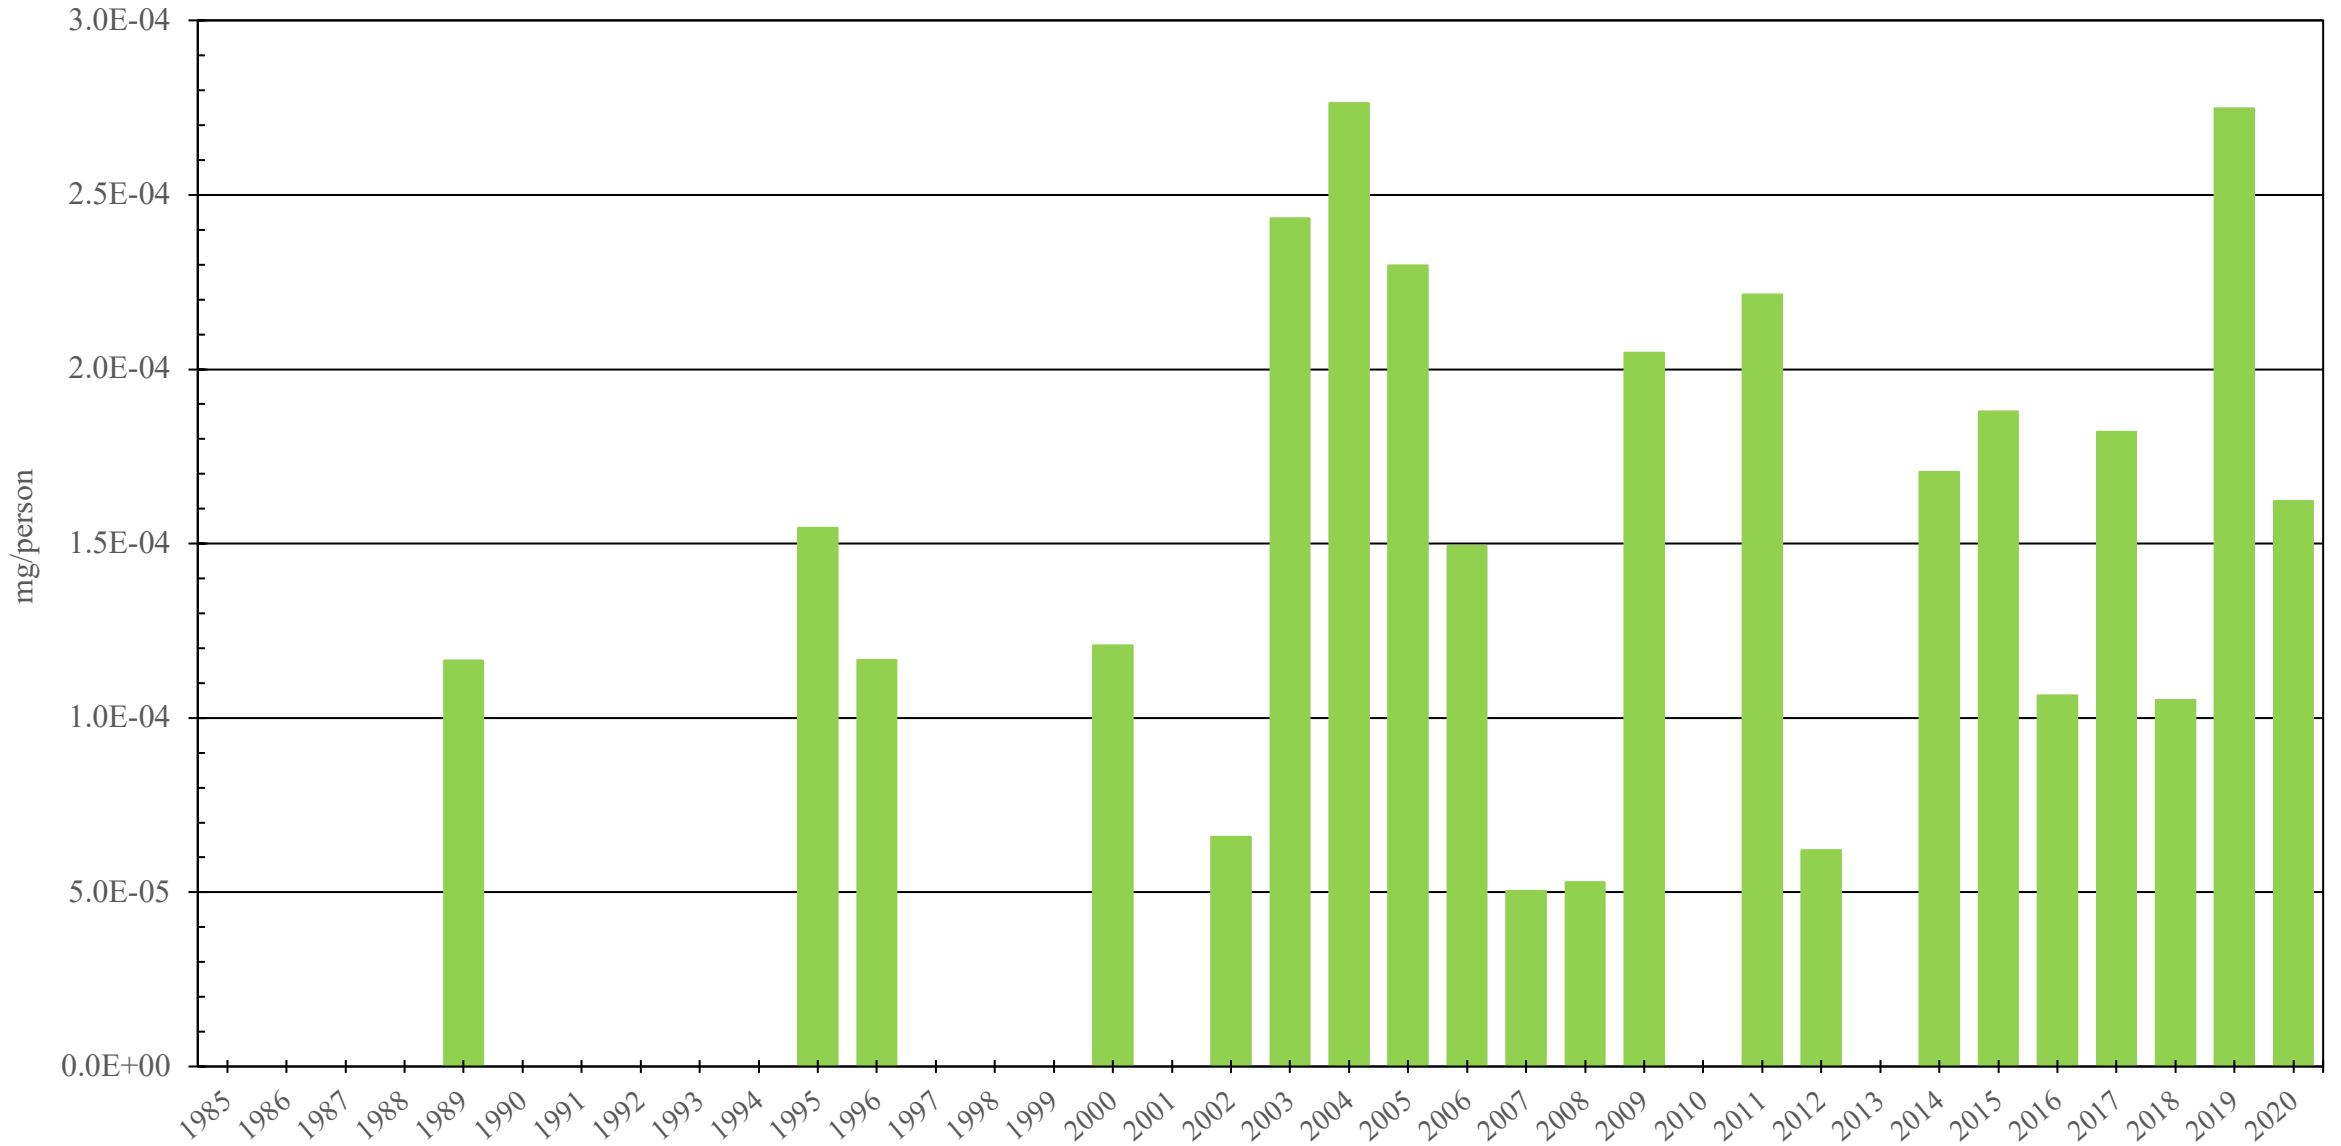

Burkina Faso

Fentanyl Consumption (mg/person), 1985 - 2020

Sources: International Narcotics Control Board (data); The World Bank (population)

Created by: Walther Global Palliative Care & Supportive Oncology, Indiana University Simon Comprehensive Cancer Center, 2022