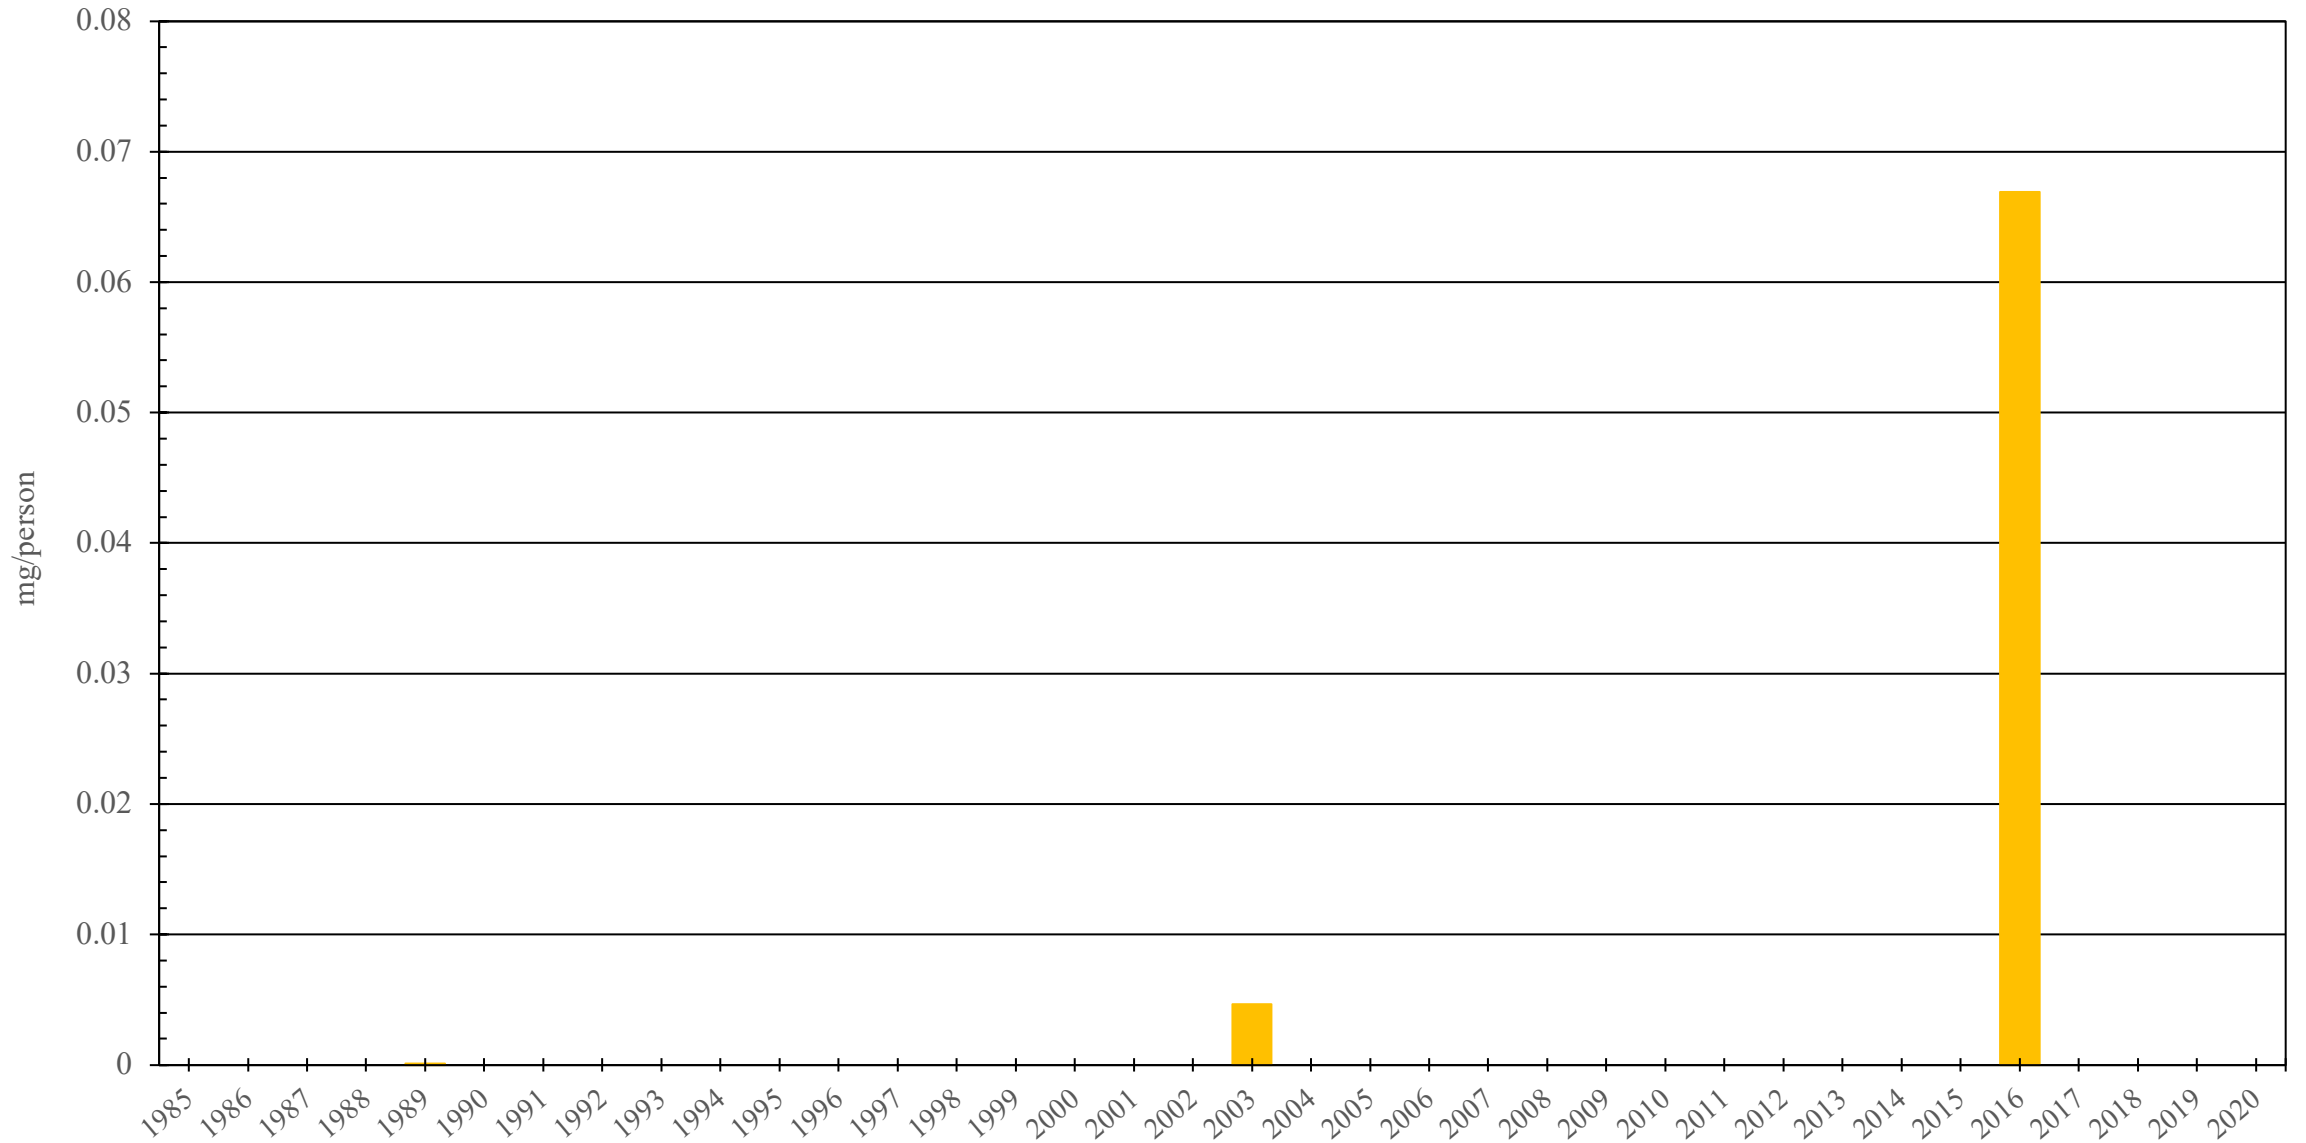

Burkina Faso

Codeine Consumption (mg/person), 1985 - 2020

Sources: International Narcotics Control Board (data); The World Bank (population)

Created by: Walther Global Palliative Care & Supportive Oncology, Indiana University Simon Comprehensive Cancer Center, 2022