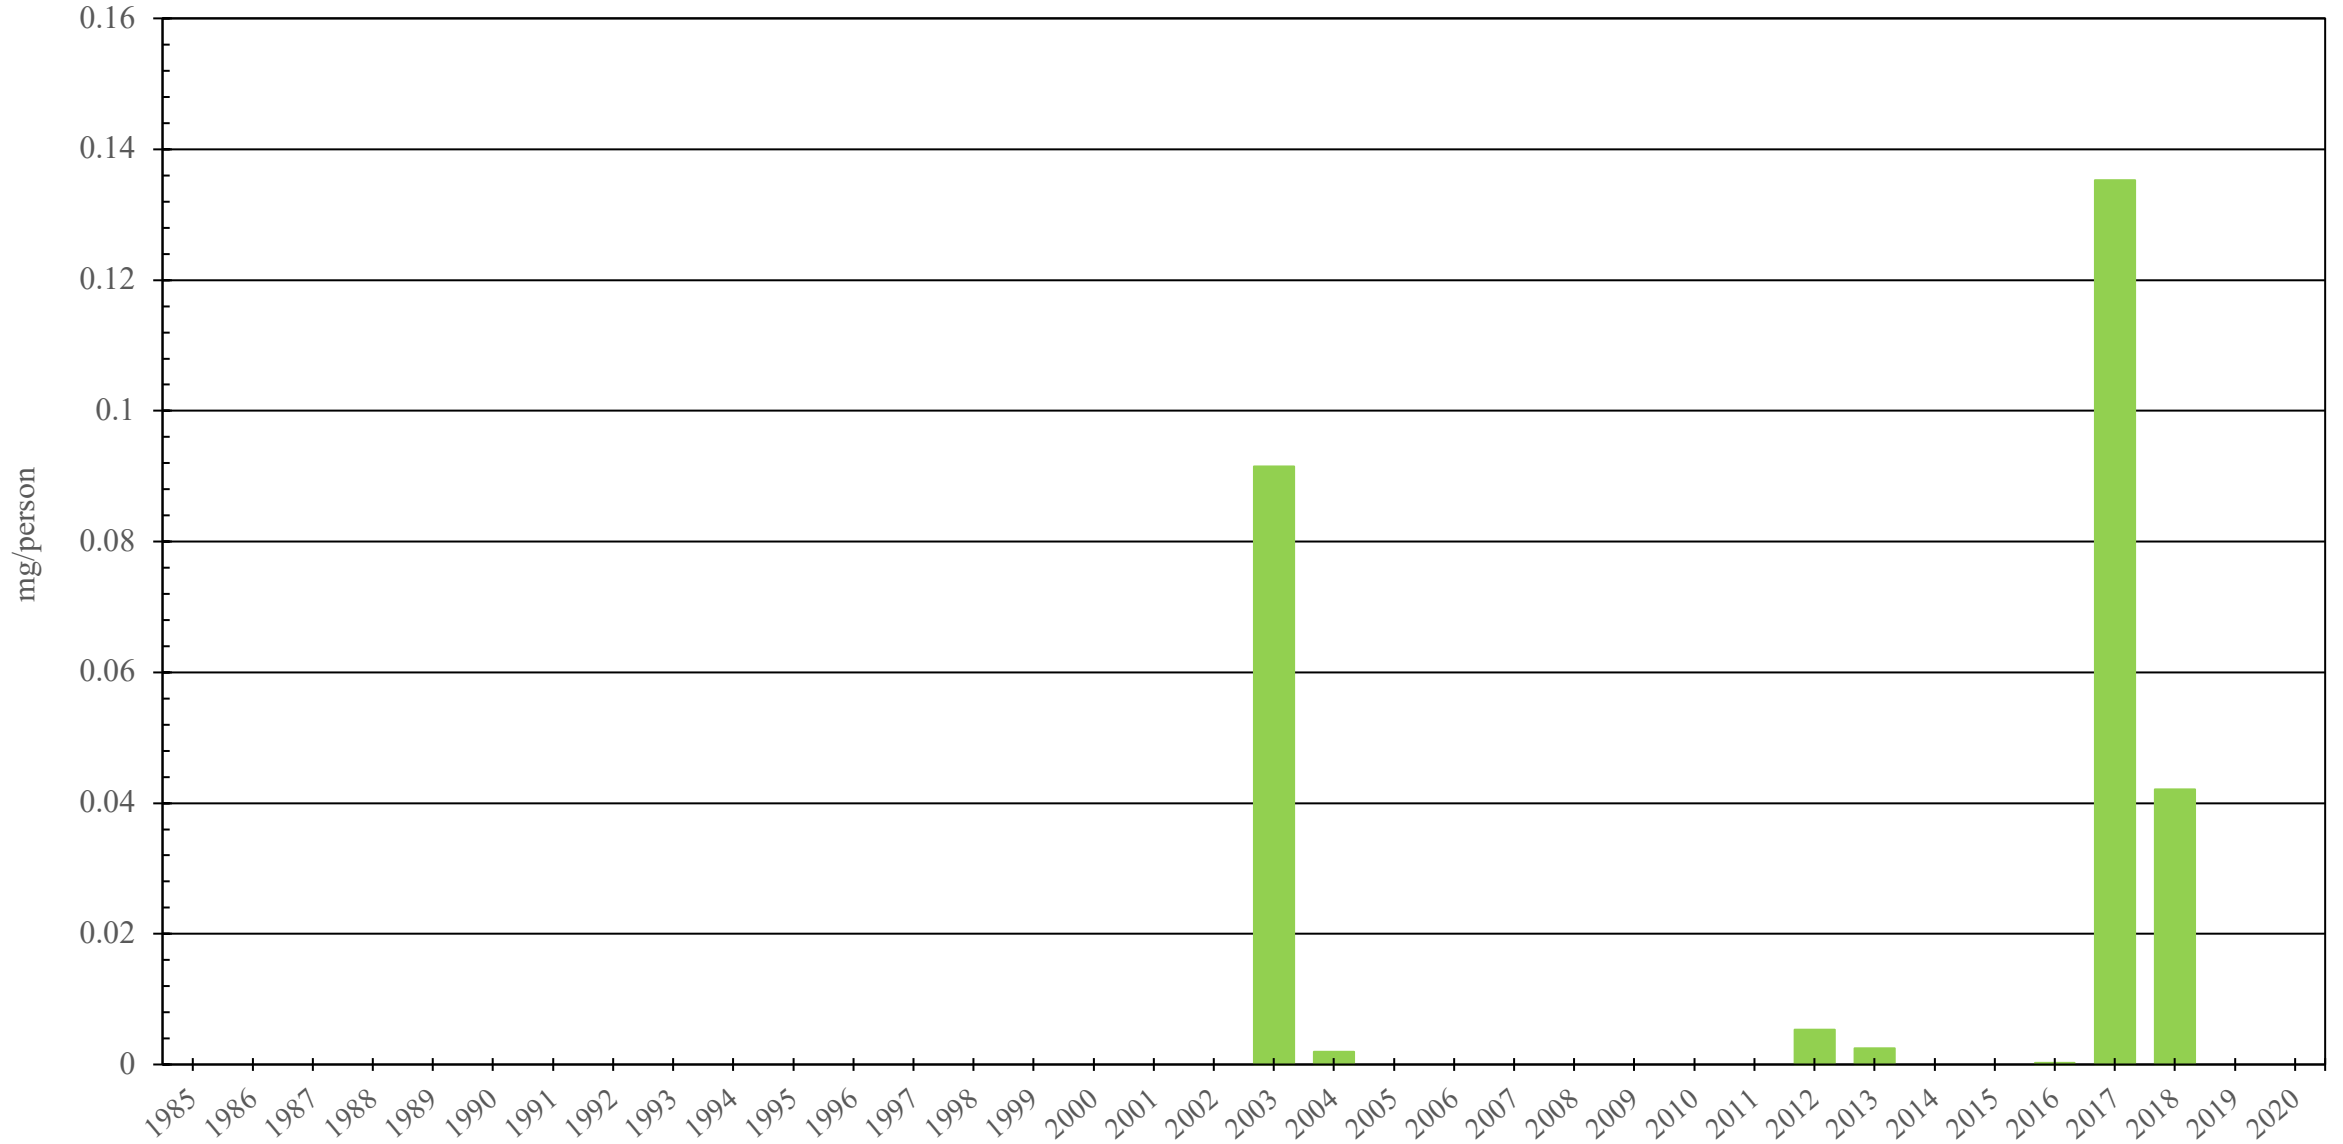

British Virgin Islands

Fentanyl Consumption (mg/person), 1985 - 2020

Sources: International Narcotics Control Board (data); The World Bank (population)

Created by: Walther Global Palliative Care & Supportive Oncology, Indiana University Simon Comprehensive Cancer Center, 2022