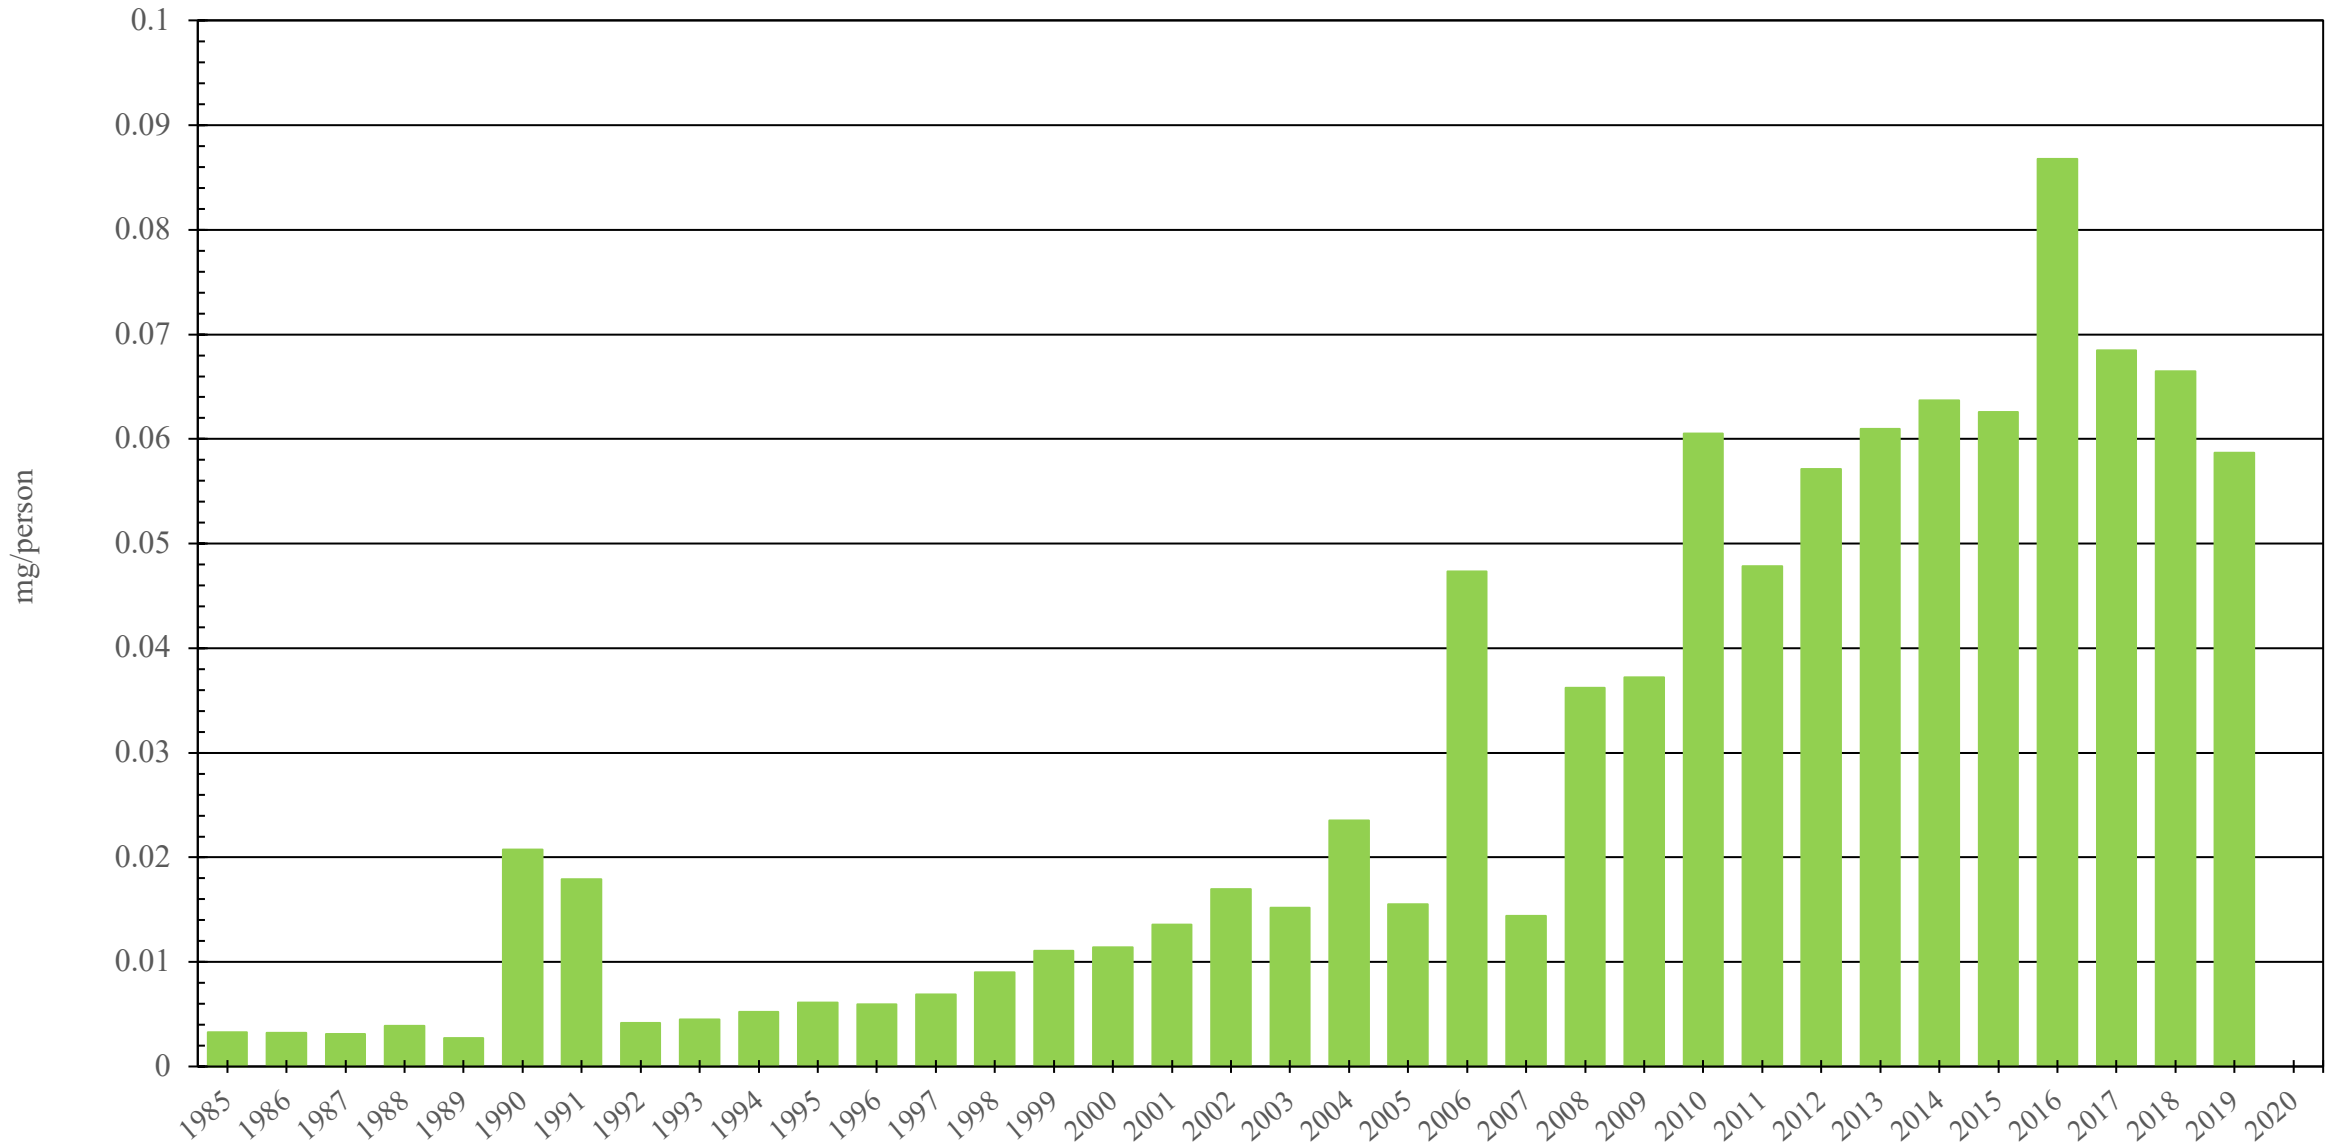

Brazil

Fentanyl Consumption (mg/person), 1985 - 2020

Sources: International Narcotics Control Board (data); The World Bank (population)

Created by: Walther Global Palliative Care & Supportive Oncology, Indiana University Simon Comprehensive Cancer Center, 2022