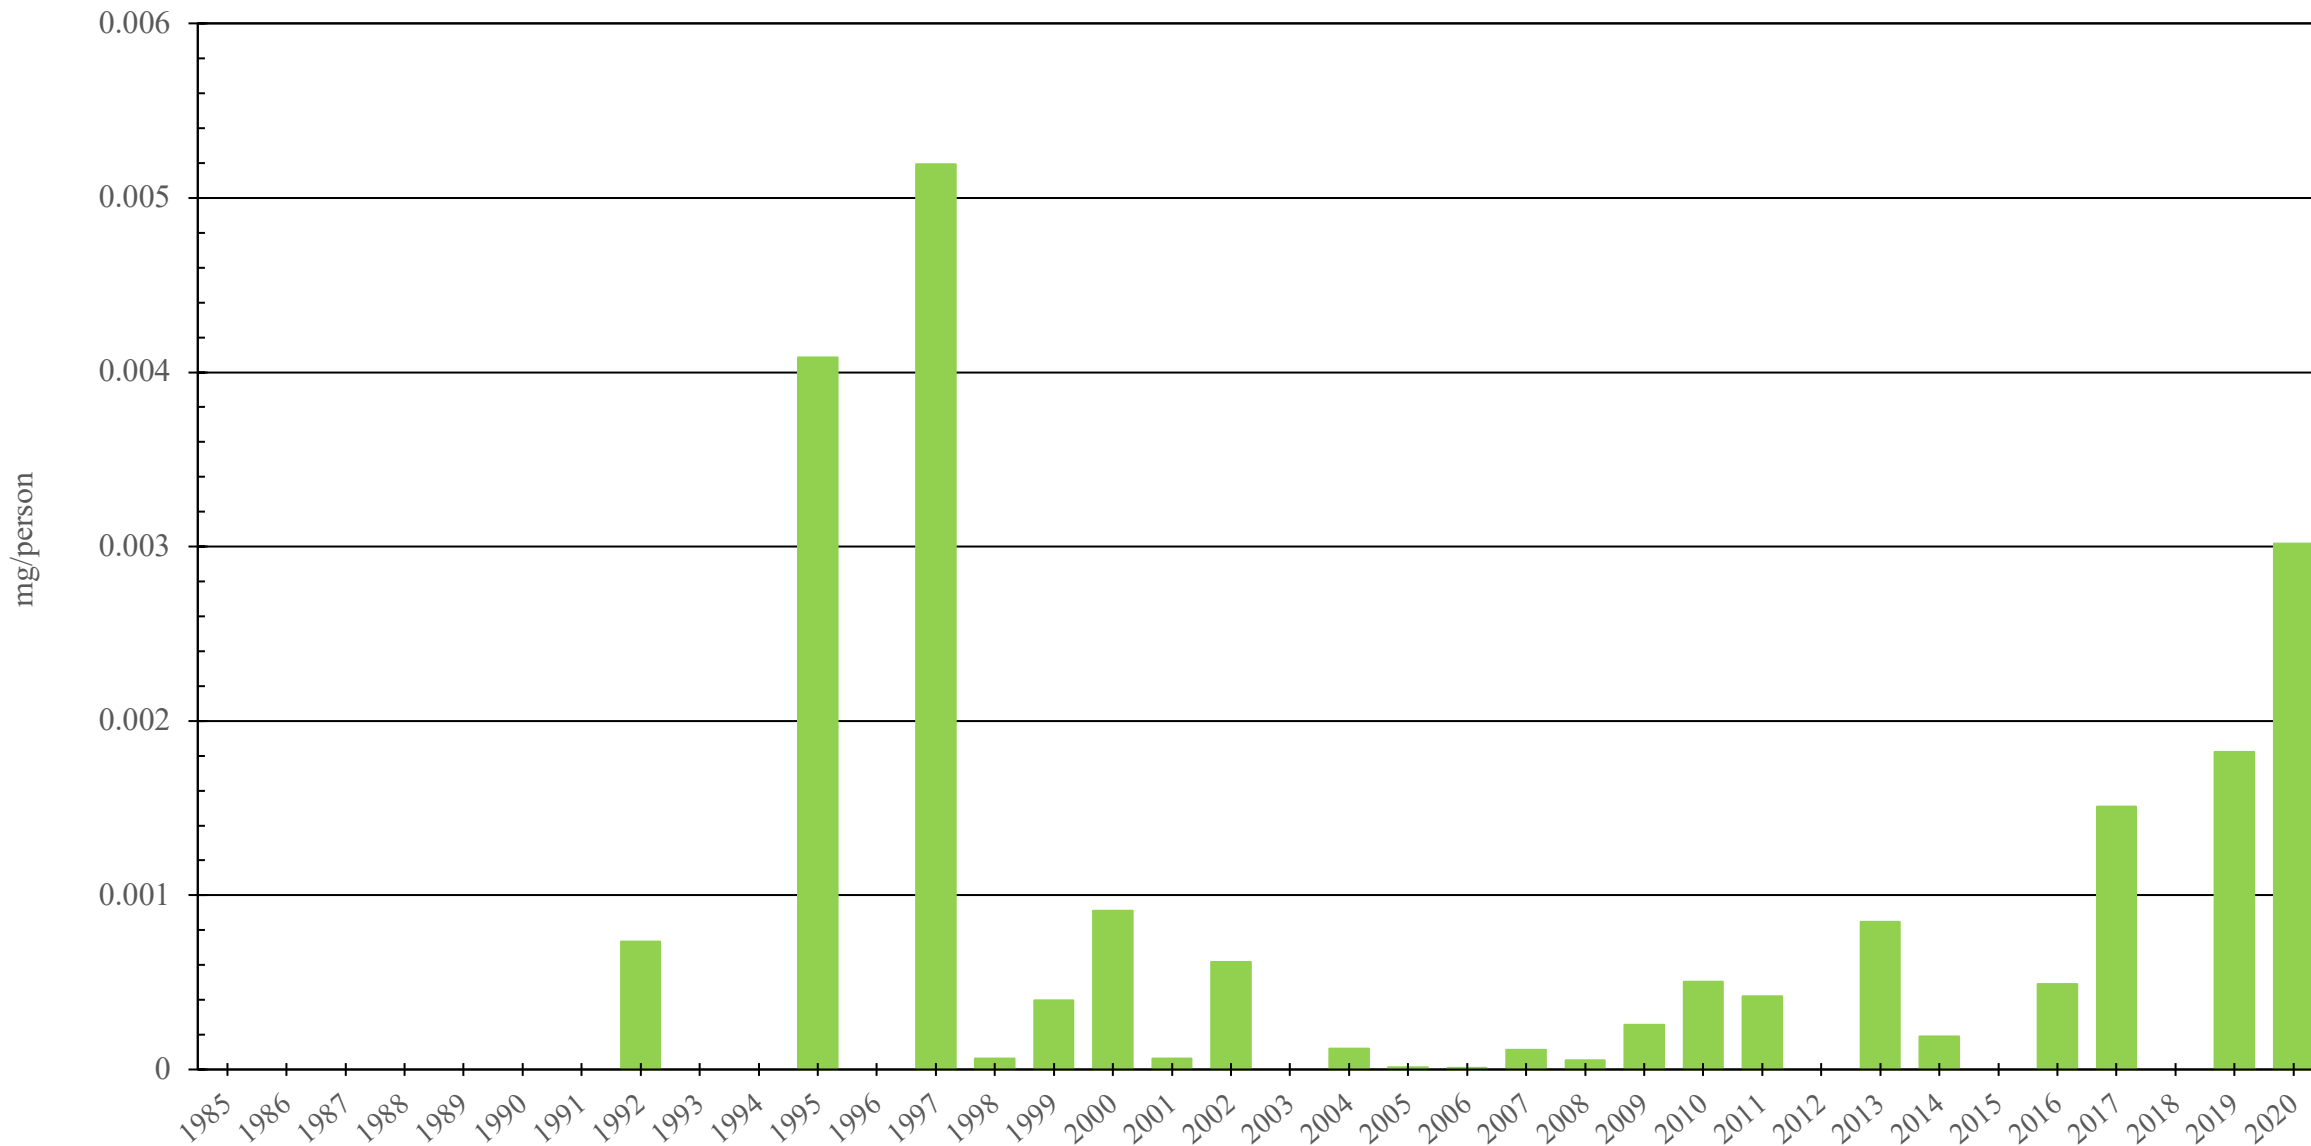

Botswana

Fentanyl Consumption (mg/person), 1985 - 2020

Sources: International Narcotics Control Board (data); The World Bank (population)

Created by: Walther Global Palliative Care & Supportive Oncology, Indiana University Simon Comprehensive Cancer Center, 2022