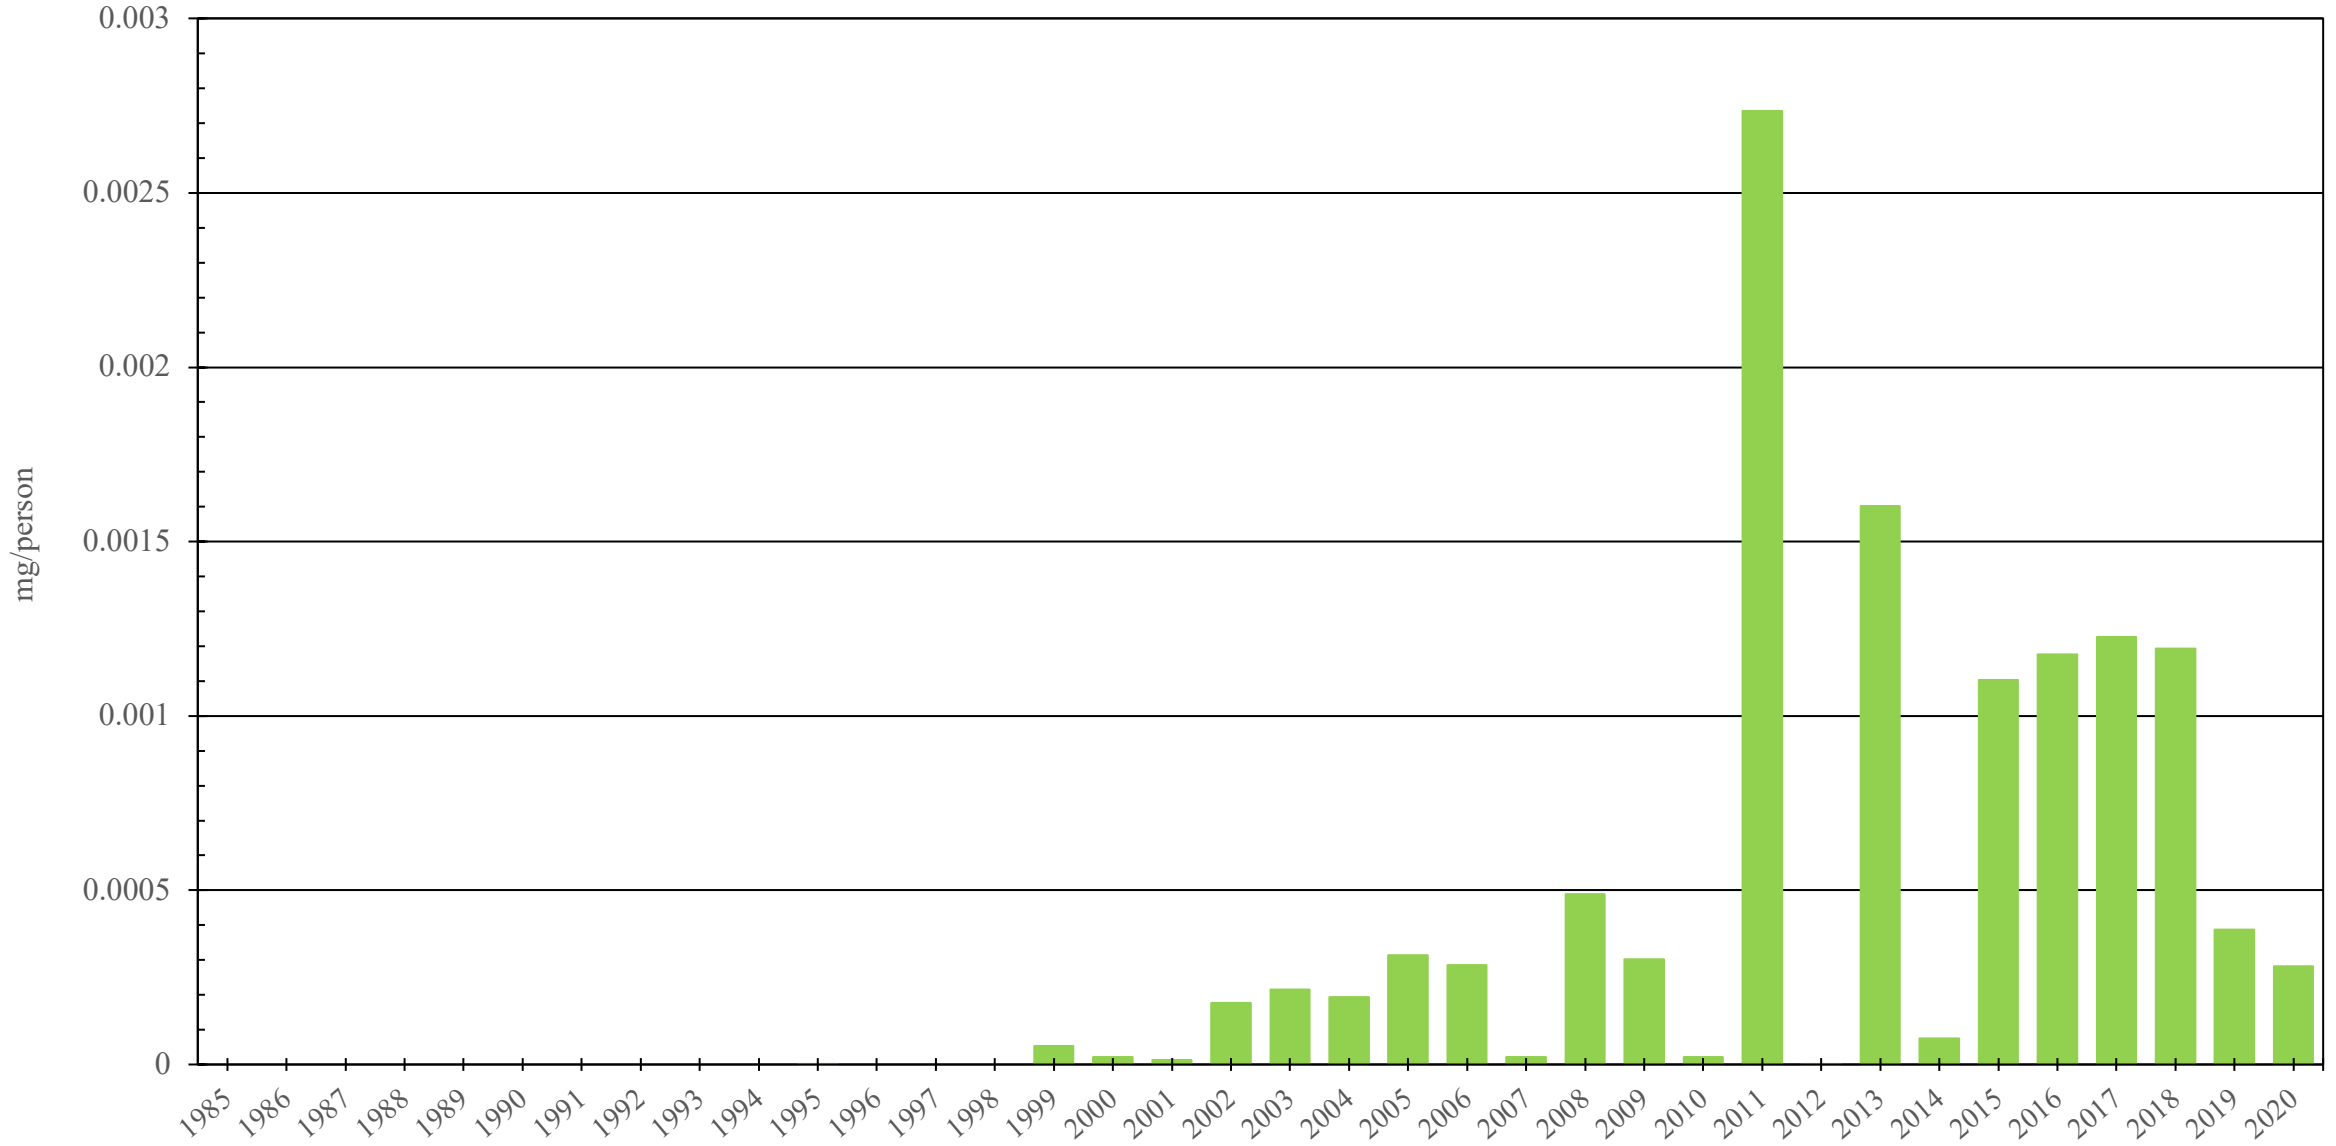

Benin

Fentanyl Consumption (mg/person), 1985 - 2020

Sources: International Narcotics Control Board (data); The World Bank (population)

Created by: Walther Global Palliative Care & Supportive Oncology, Indiana University Simon Comprehensive Cancer Center, 2022