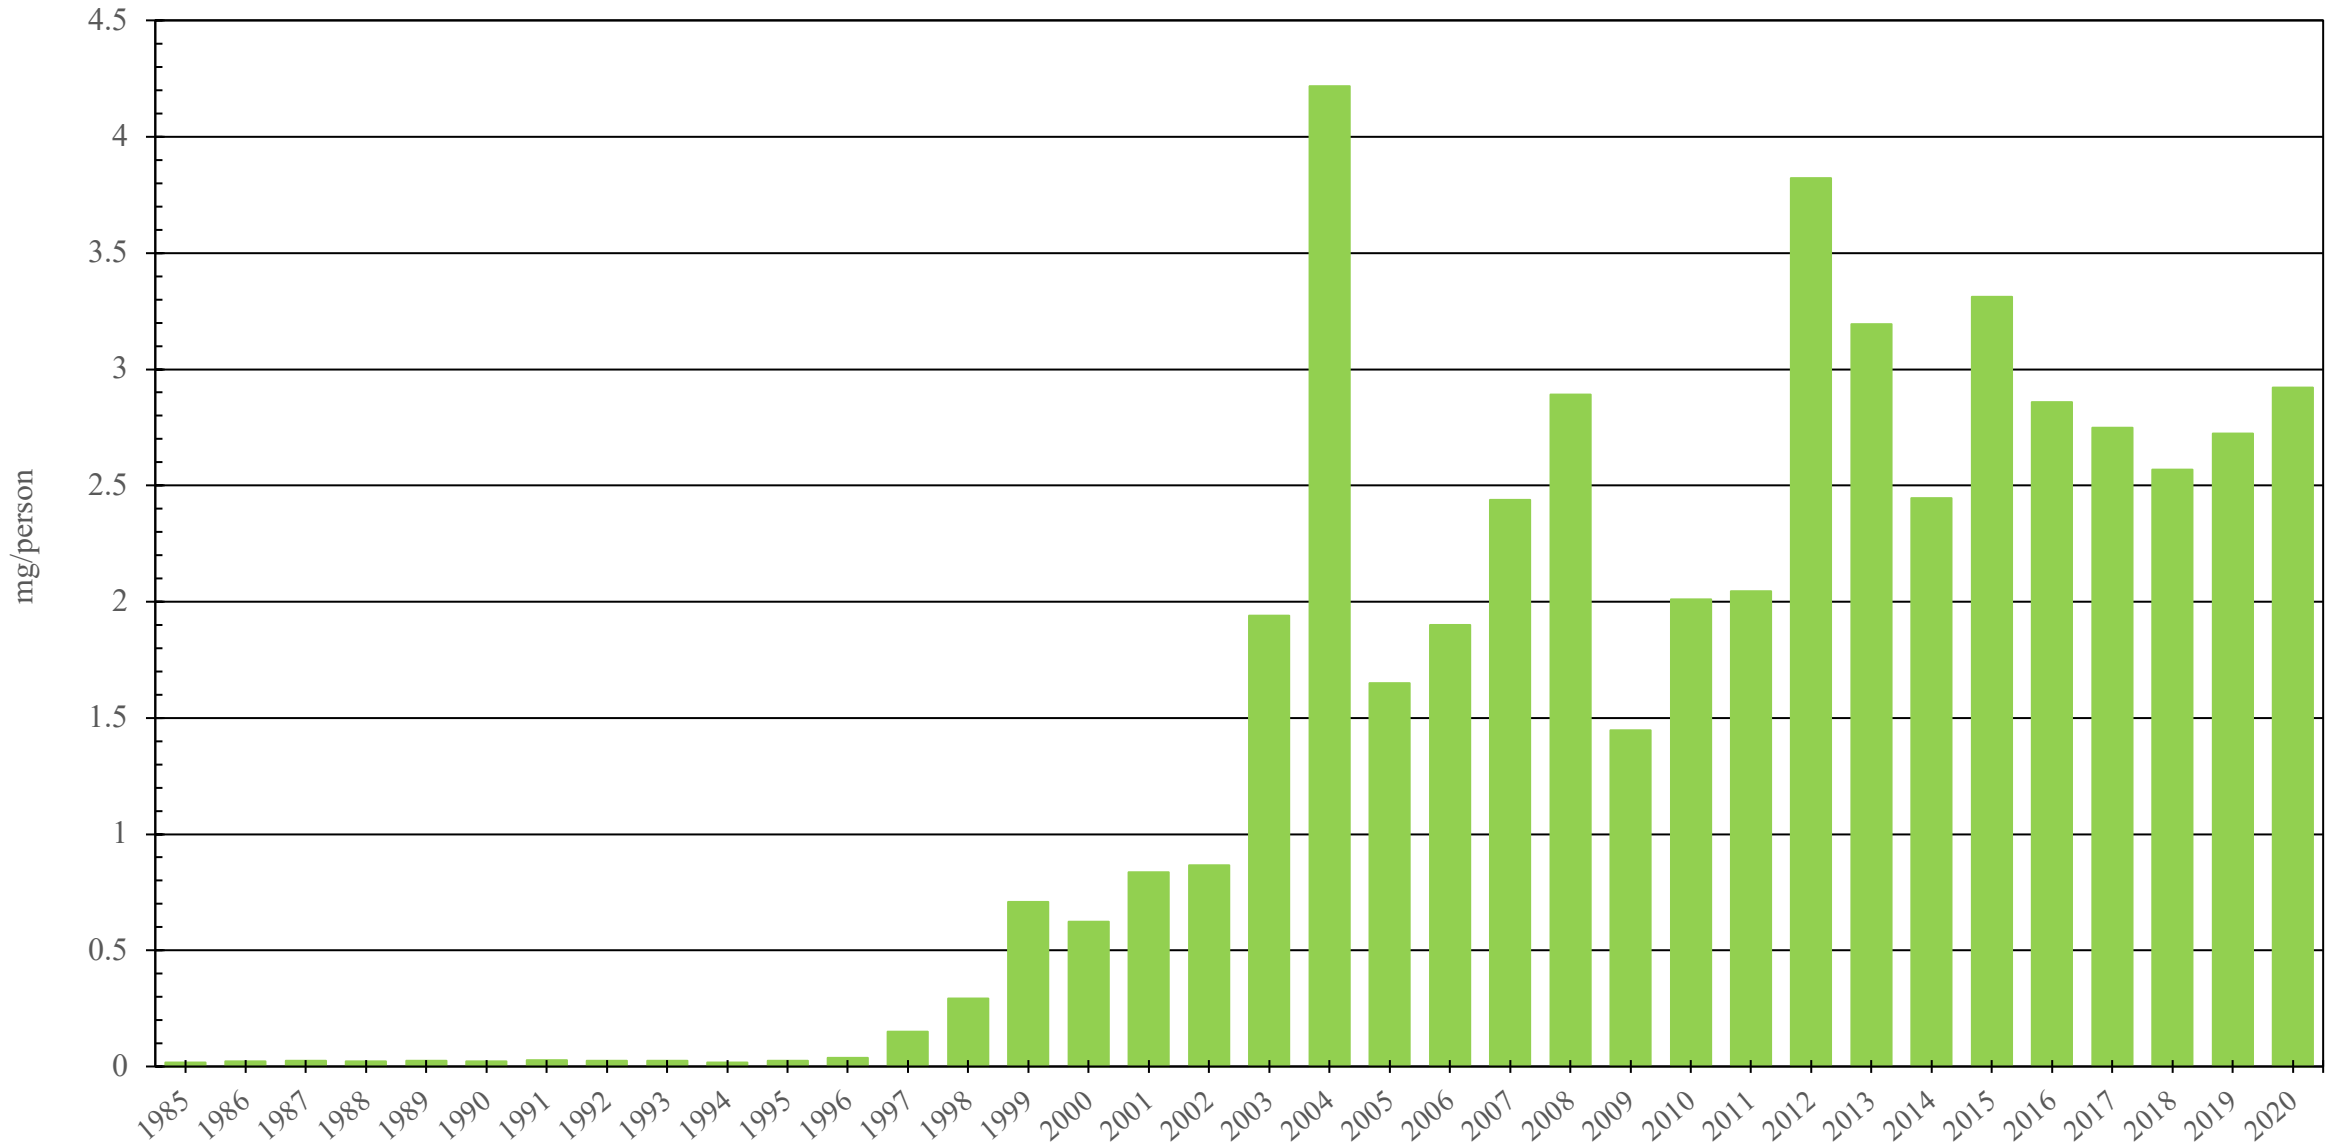

Belgium

Fentanyl Consumption (mg/person), 1985 - 2020

Sources: International Narcotics Control Board (data); The World Bank (population)

Created by: Walther Global Palliative Care & Supportive Oncology, Indiana University Simon Comprehensive Cancer Center, 2022