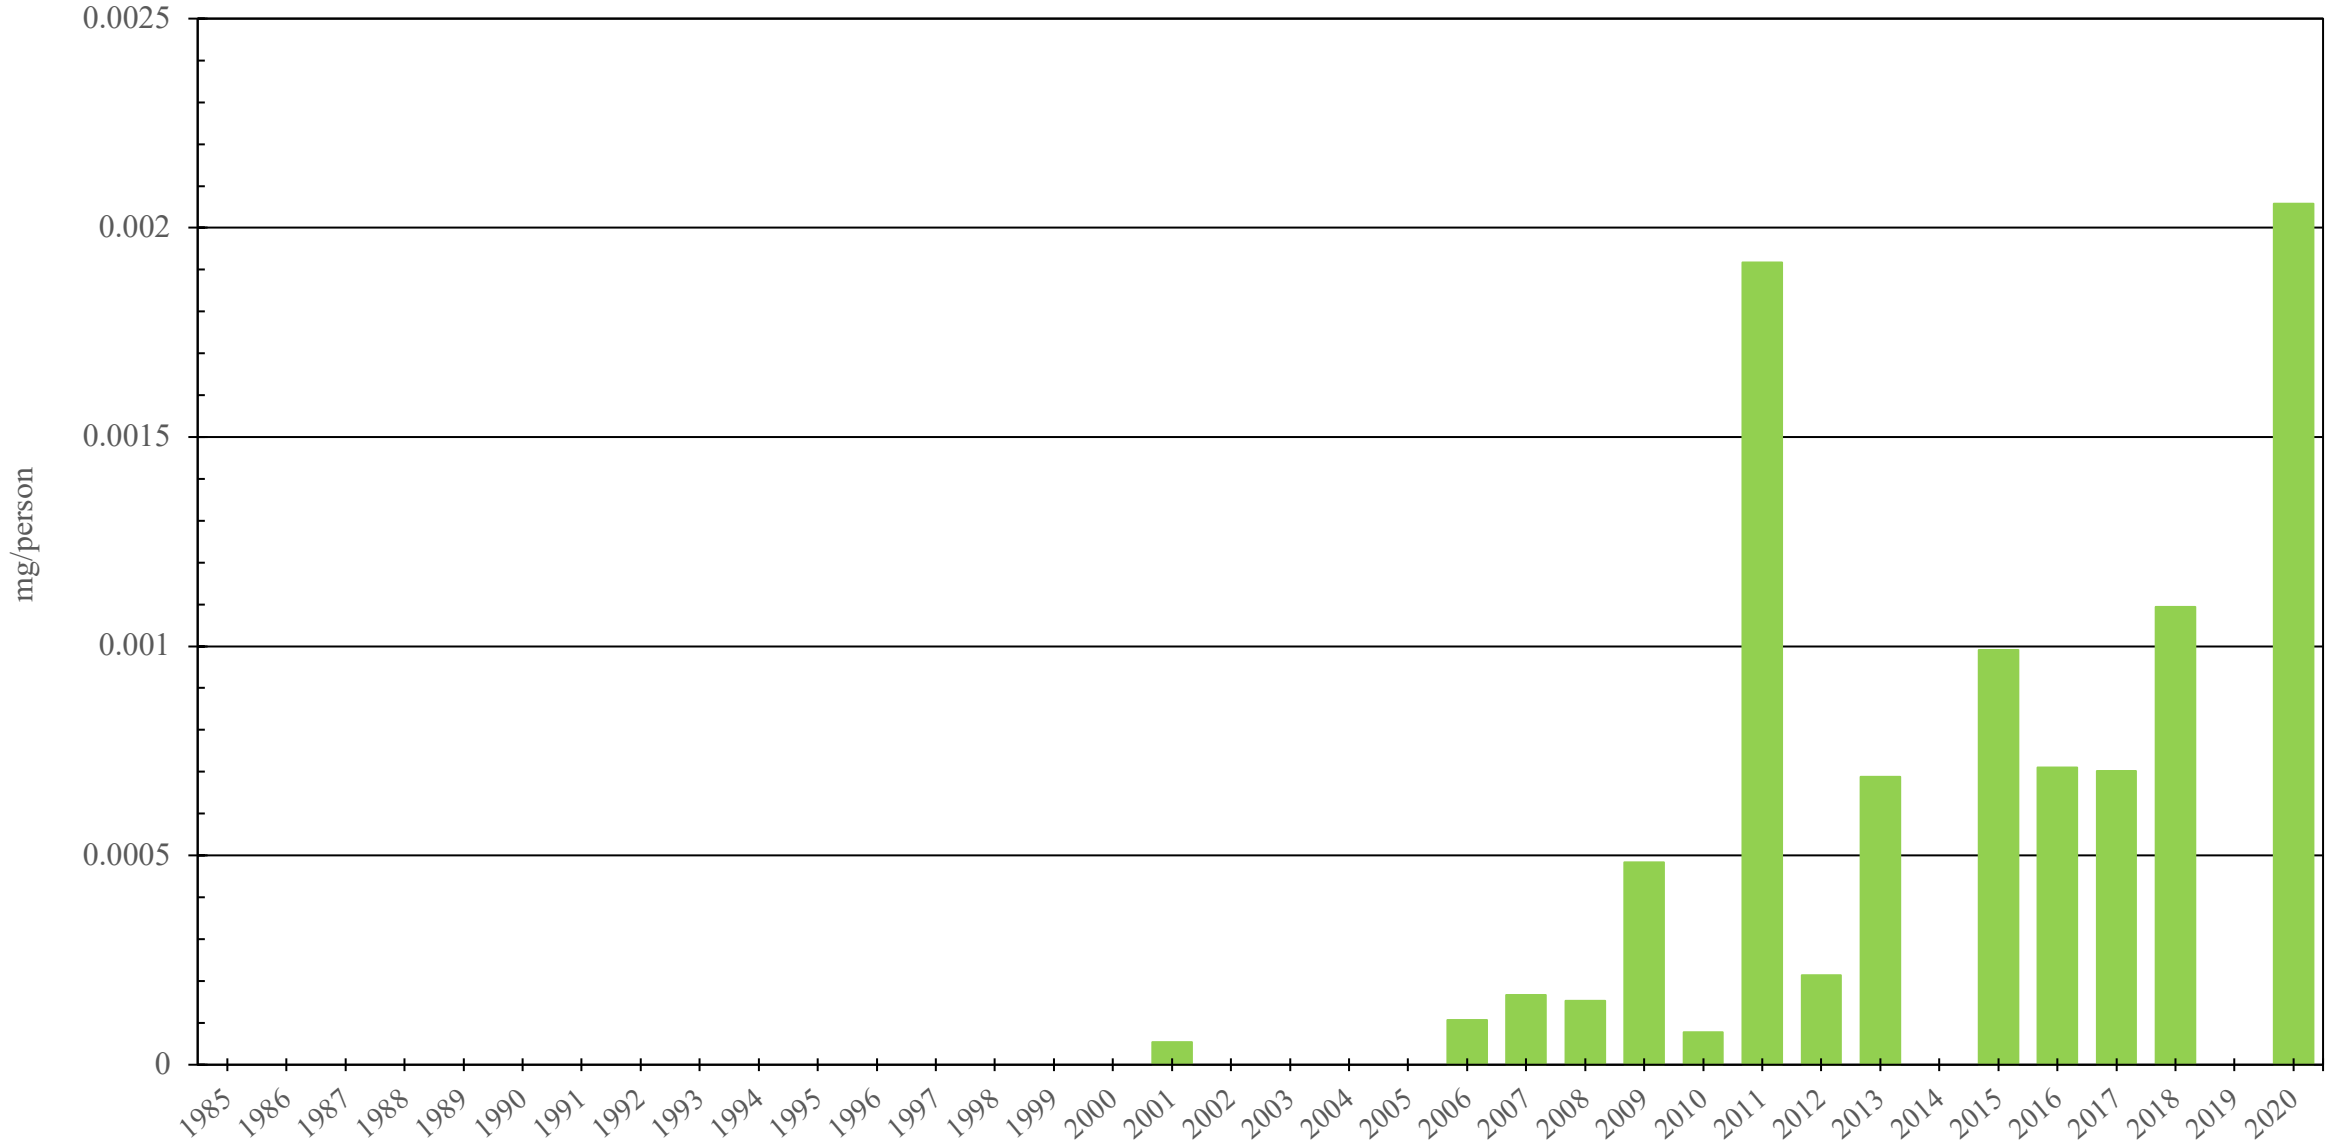

Bangladesh

Fentanyl Consumption (mg/person), 1985 - 2020

Sources: International Narcotics Control Board (data); The World Bank (population)

Created by: Walther Global Palliative Care & Supportive Oncology, Indiana University Simon Comprehensive Cancer Center, 2022