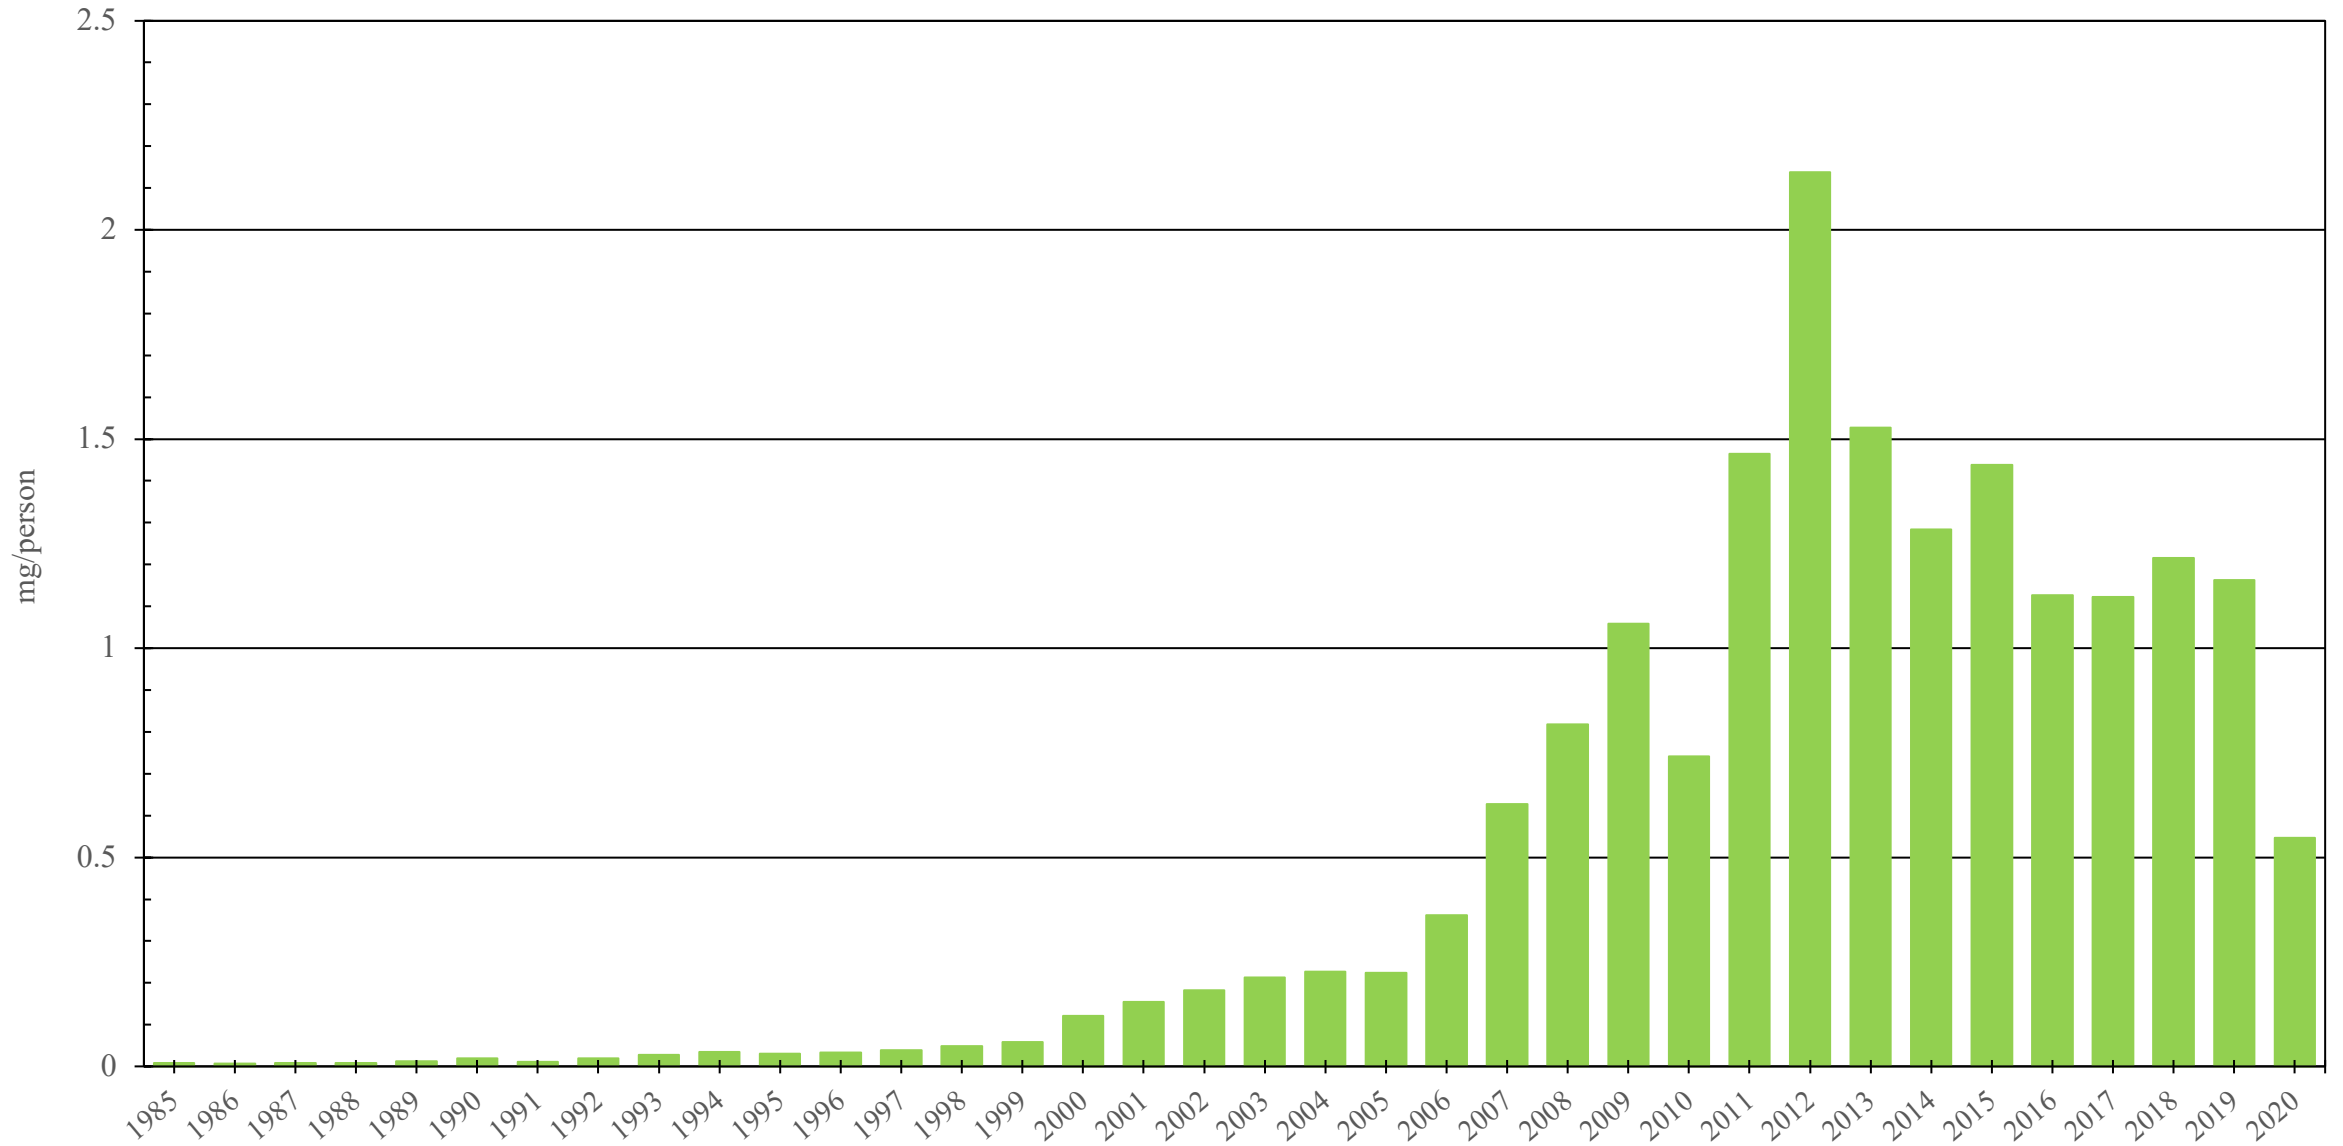

# Australia

Fentanyl Consumption (mg/person), 1985 - 2020

Sources: International Narcotics Control Board (data); The World Bank (population)

Created by: Walther Global Palliative Care & Supportive Oncology, Indiana University Simon Comprehensive Cancer Center, 2022