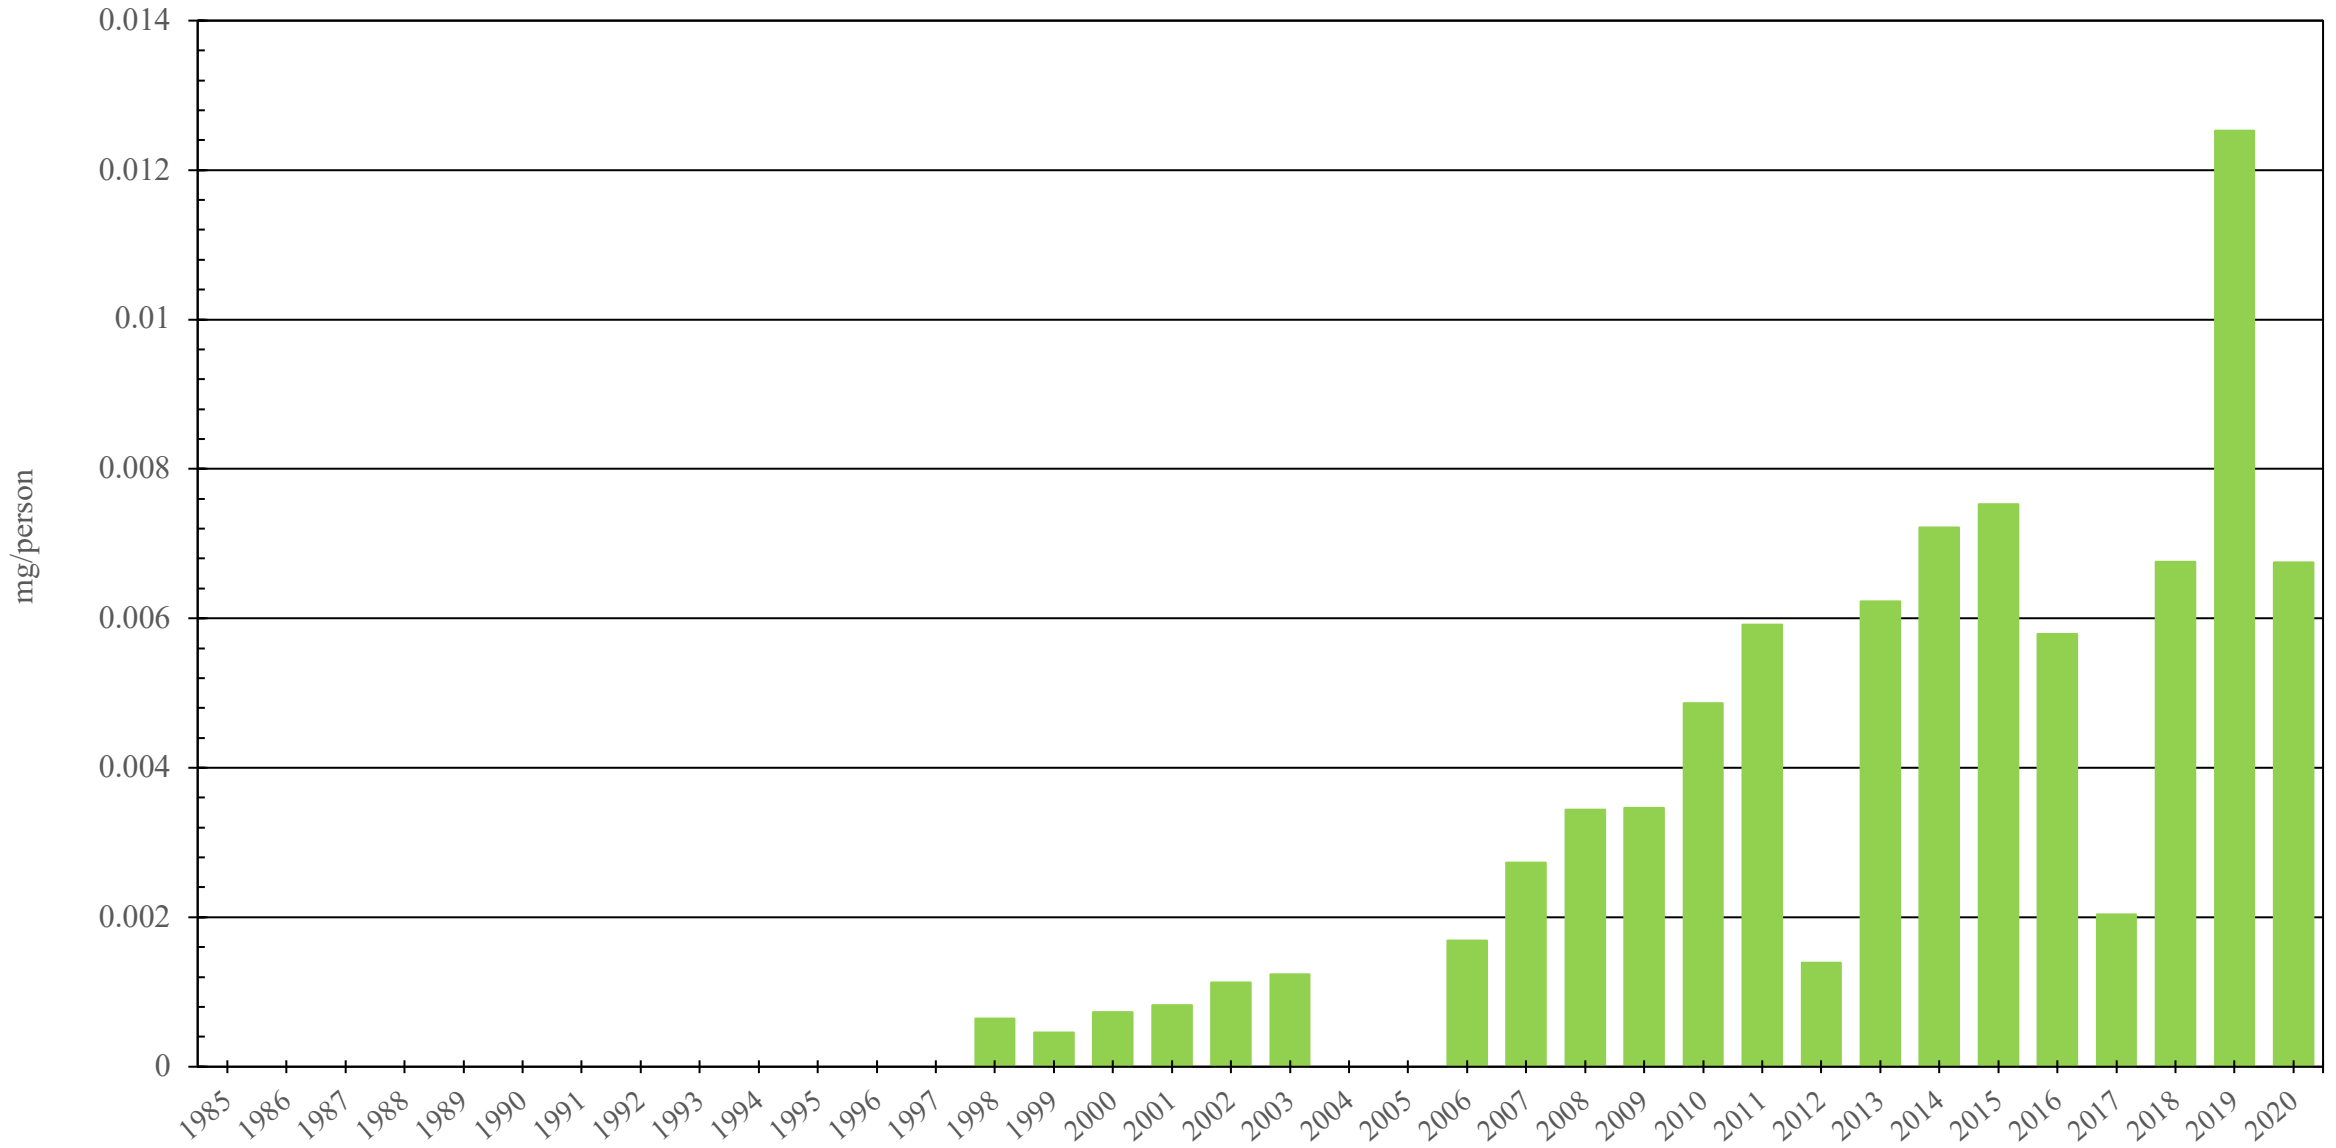

Armenia

Fentanyl Consumption (mg/person), 1985 - 2020

Sources: International Narcotics Control Board (data); The World Bank (population)

Created by: Walther Global Palliative Care & Supportive Oncology, Indiana University Simon Comprehensive Cancer Center, 2022