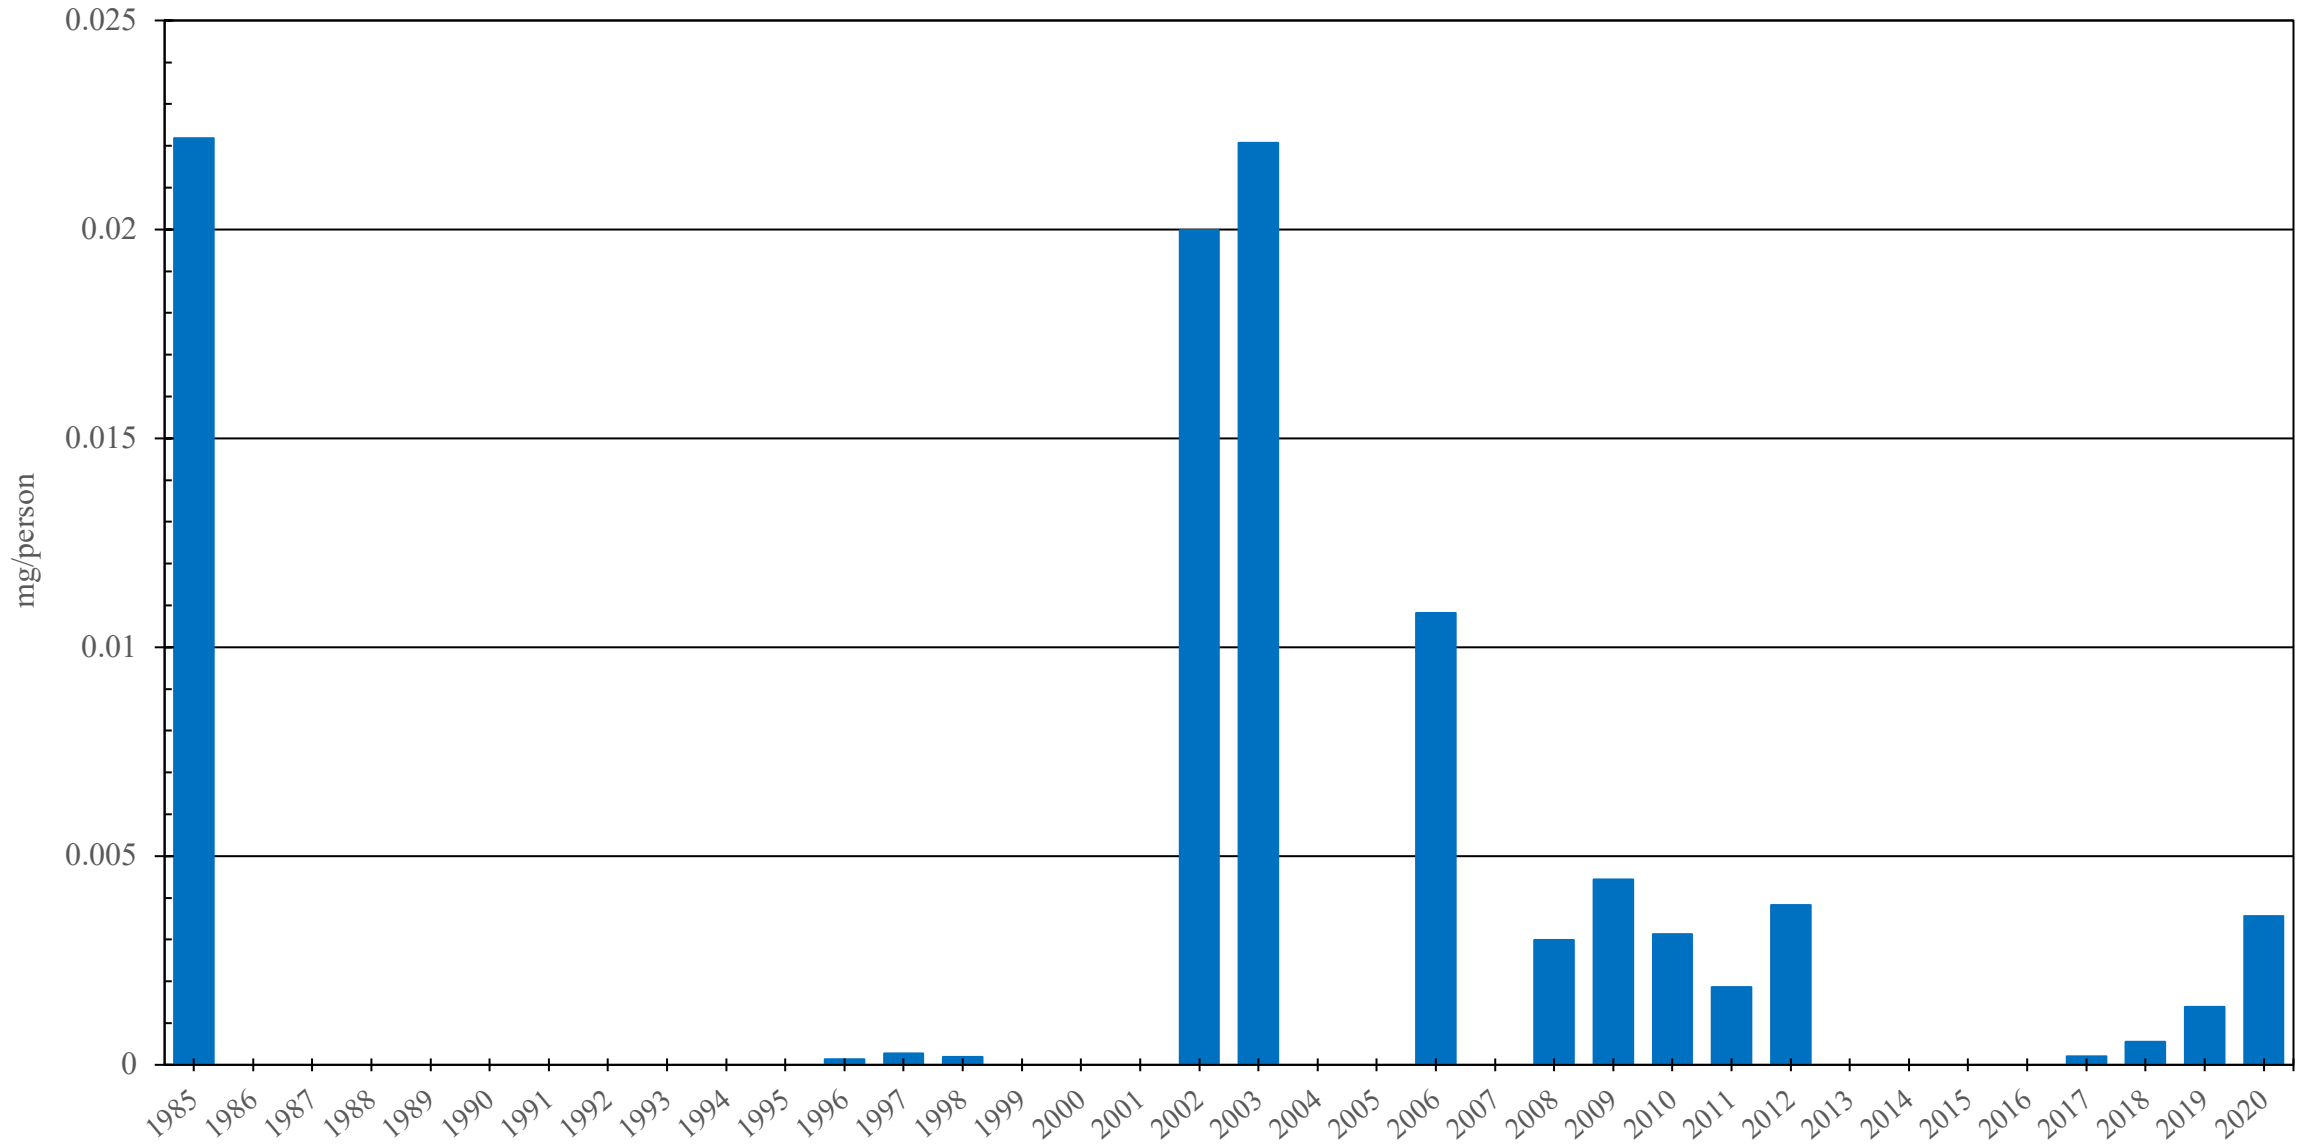

Angola

Pethidine Consumption (mg/person), 1985 - 2020

Sources: International Narcotics Control Board (data); The World Bank (population)

Created by: Walther Global Palliative Care & Supportive Oncology, Indiana University Simon Comprehensive Cancer Center, 2022