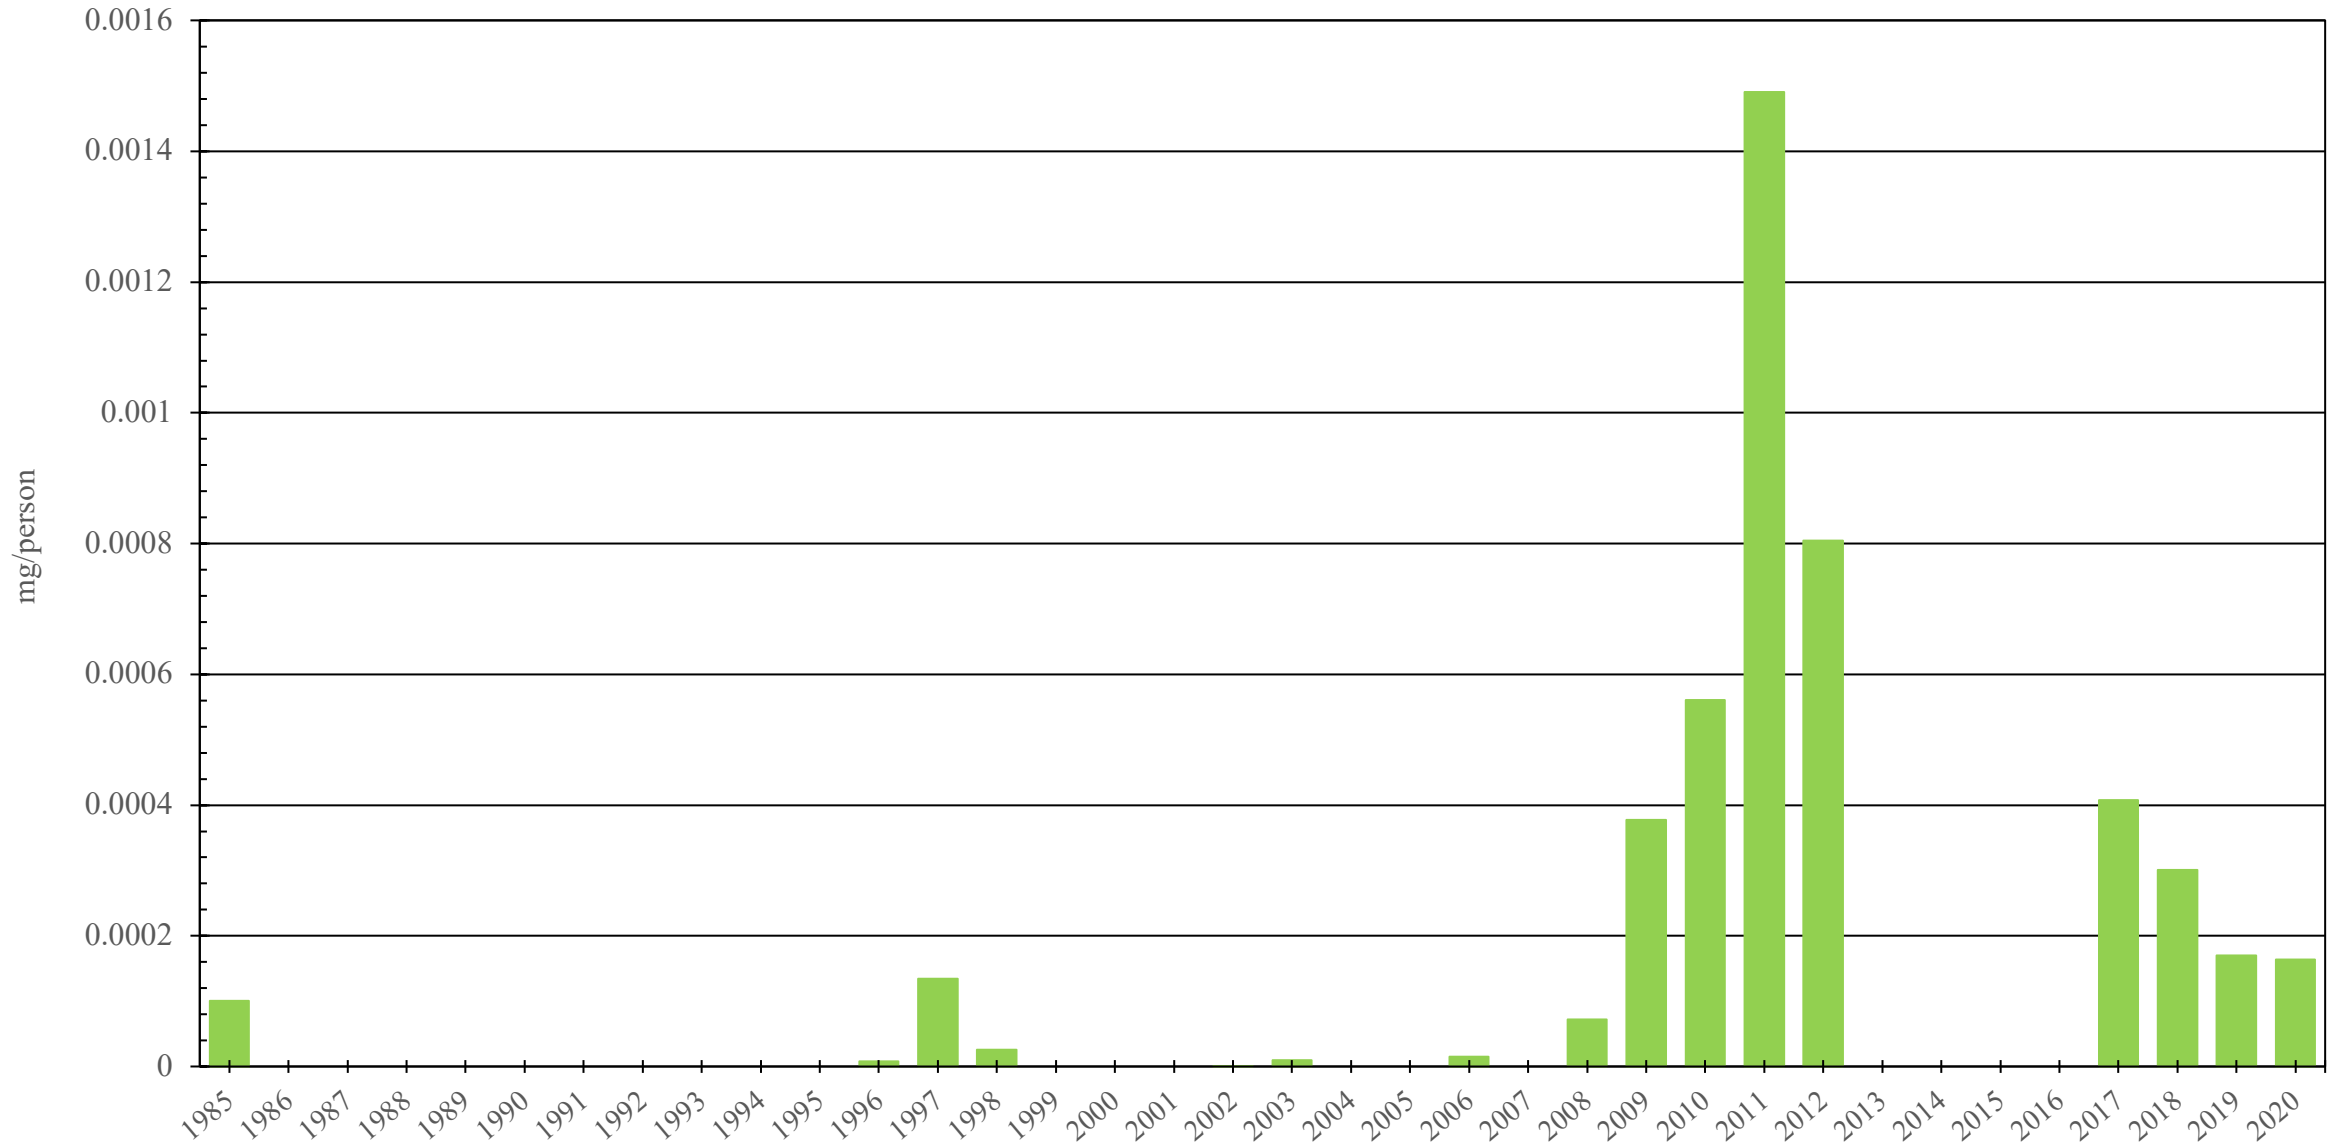

Angola

Fentanyl Consumption (mg/person), 1985 - 2020

Sources: International Narcotics Control Board (data); The World Bank (population)

Created by: Walther Global Palliative Care & Supportive Oncology, Indiana University Simon Comprehensive Cancer Center, 2022