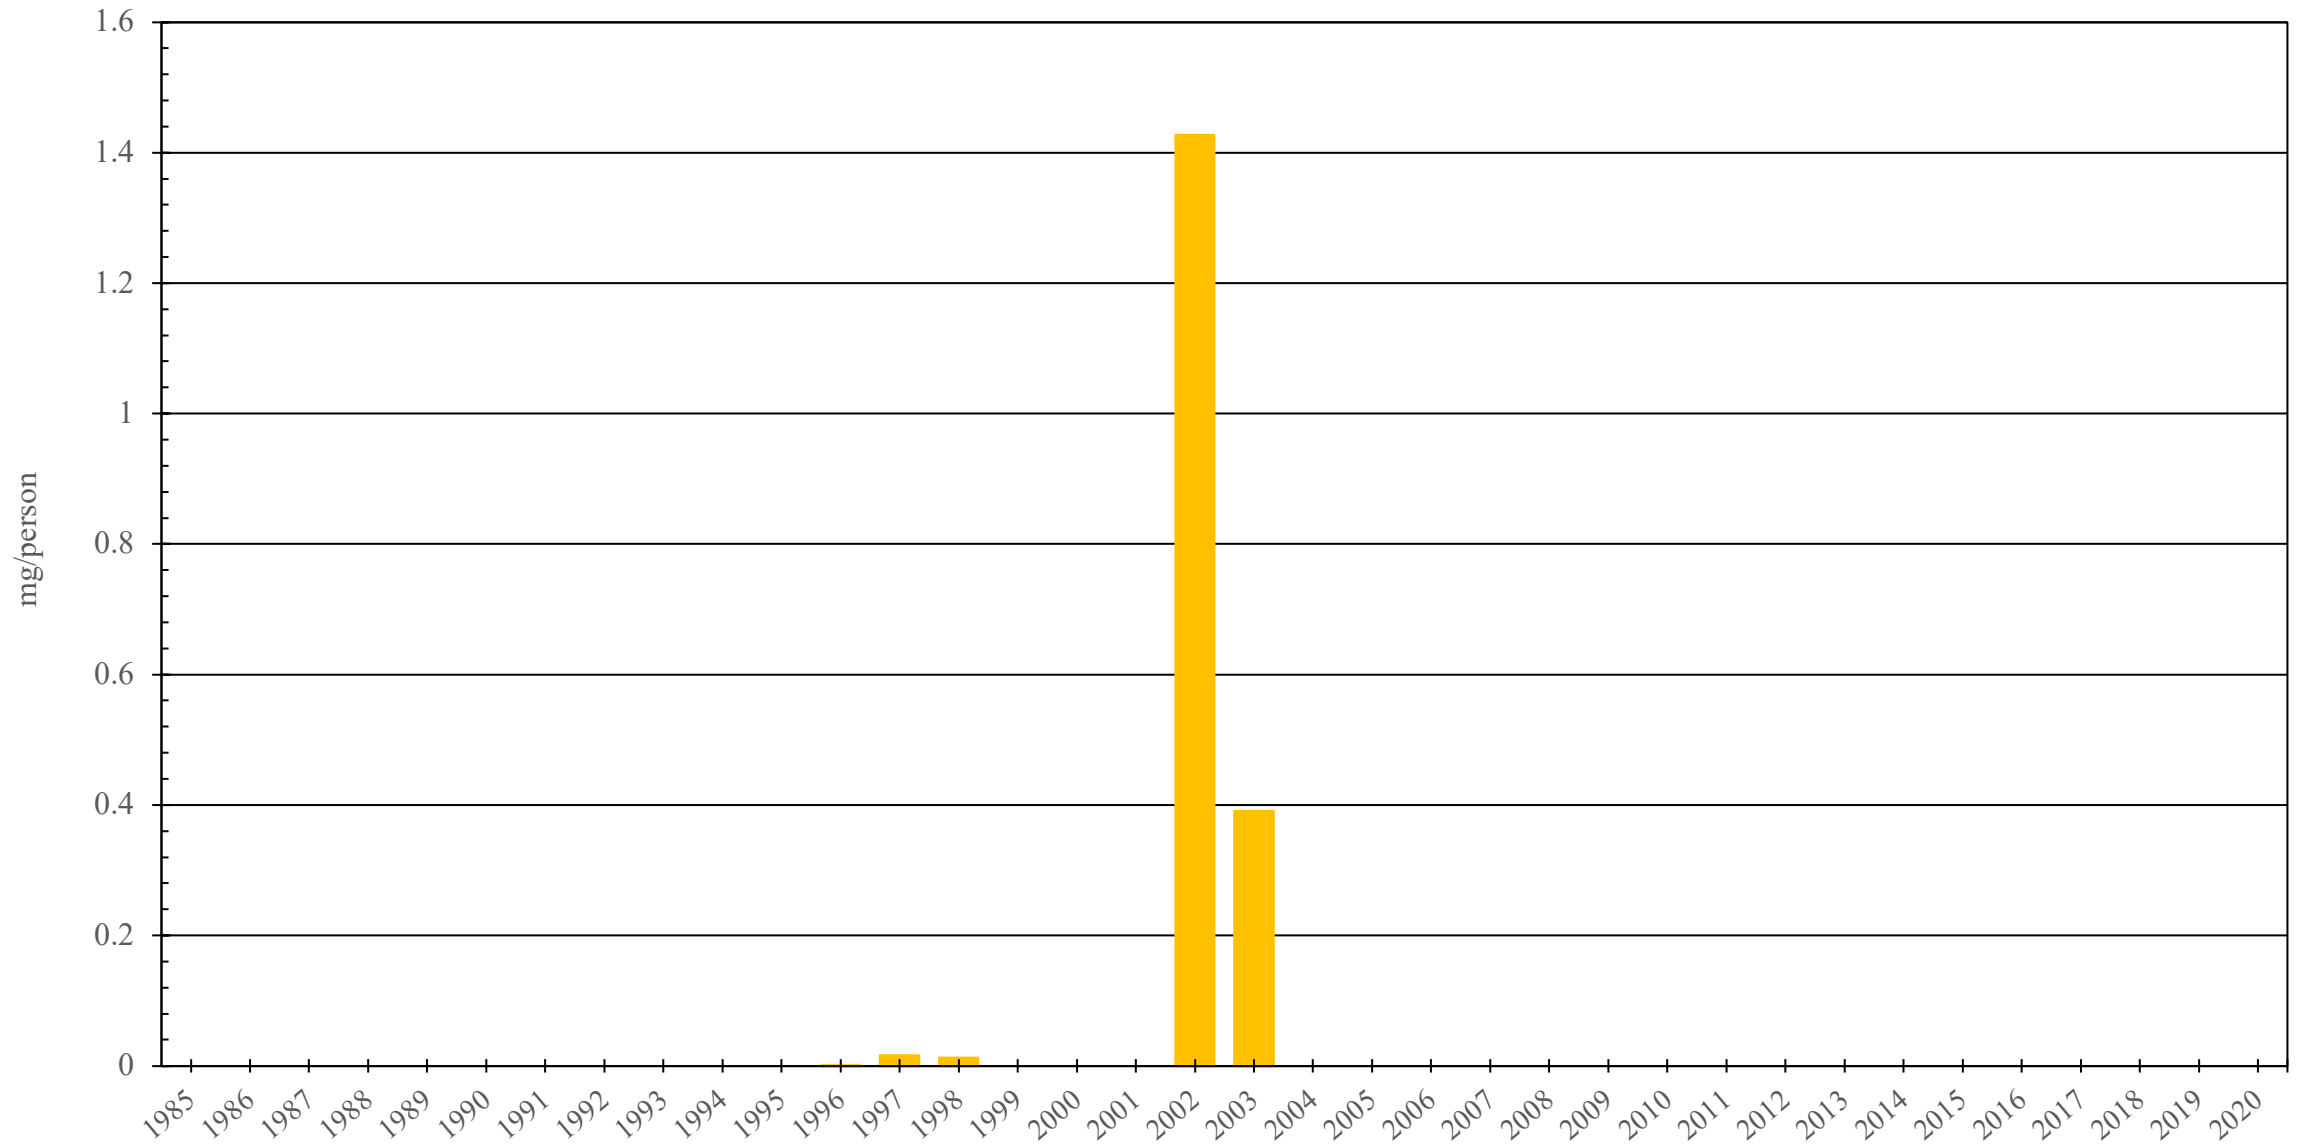

# Angola

Codeine Consumption (mg/person), 1985 - 2020

Sources: International Narcotics Control Board (data); The World Bank (population)

Created by: Walther Global Palliative Care & Supportive Oncology, Indiana University Simon Comprehensive Cancer Center, 2022