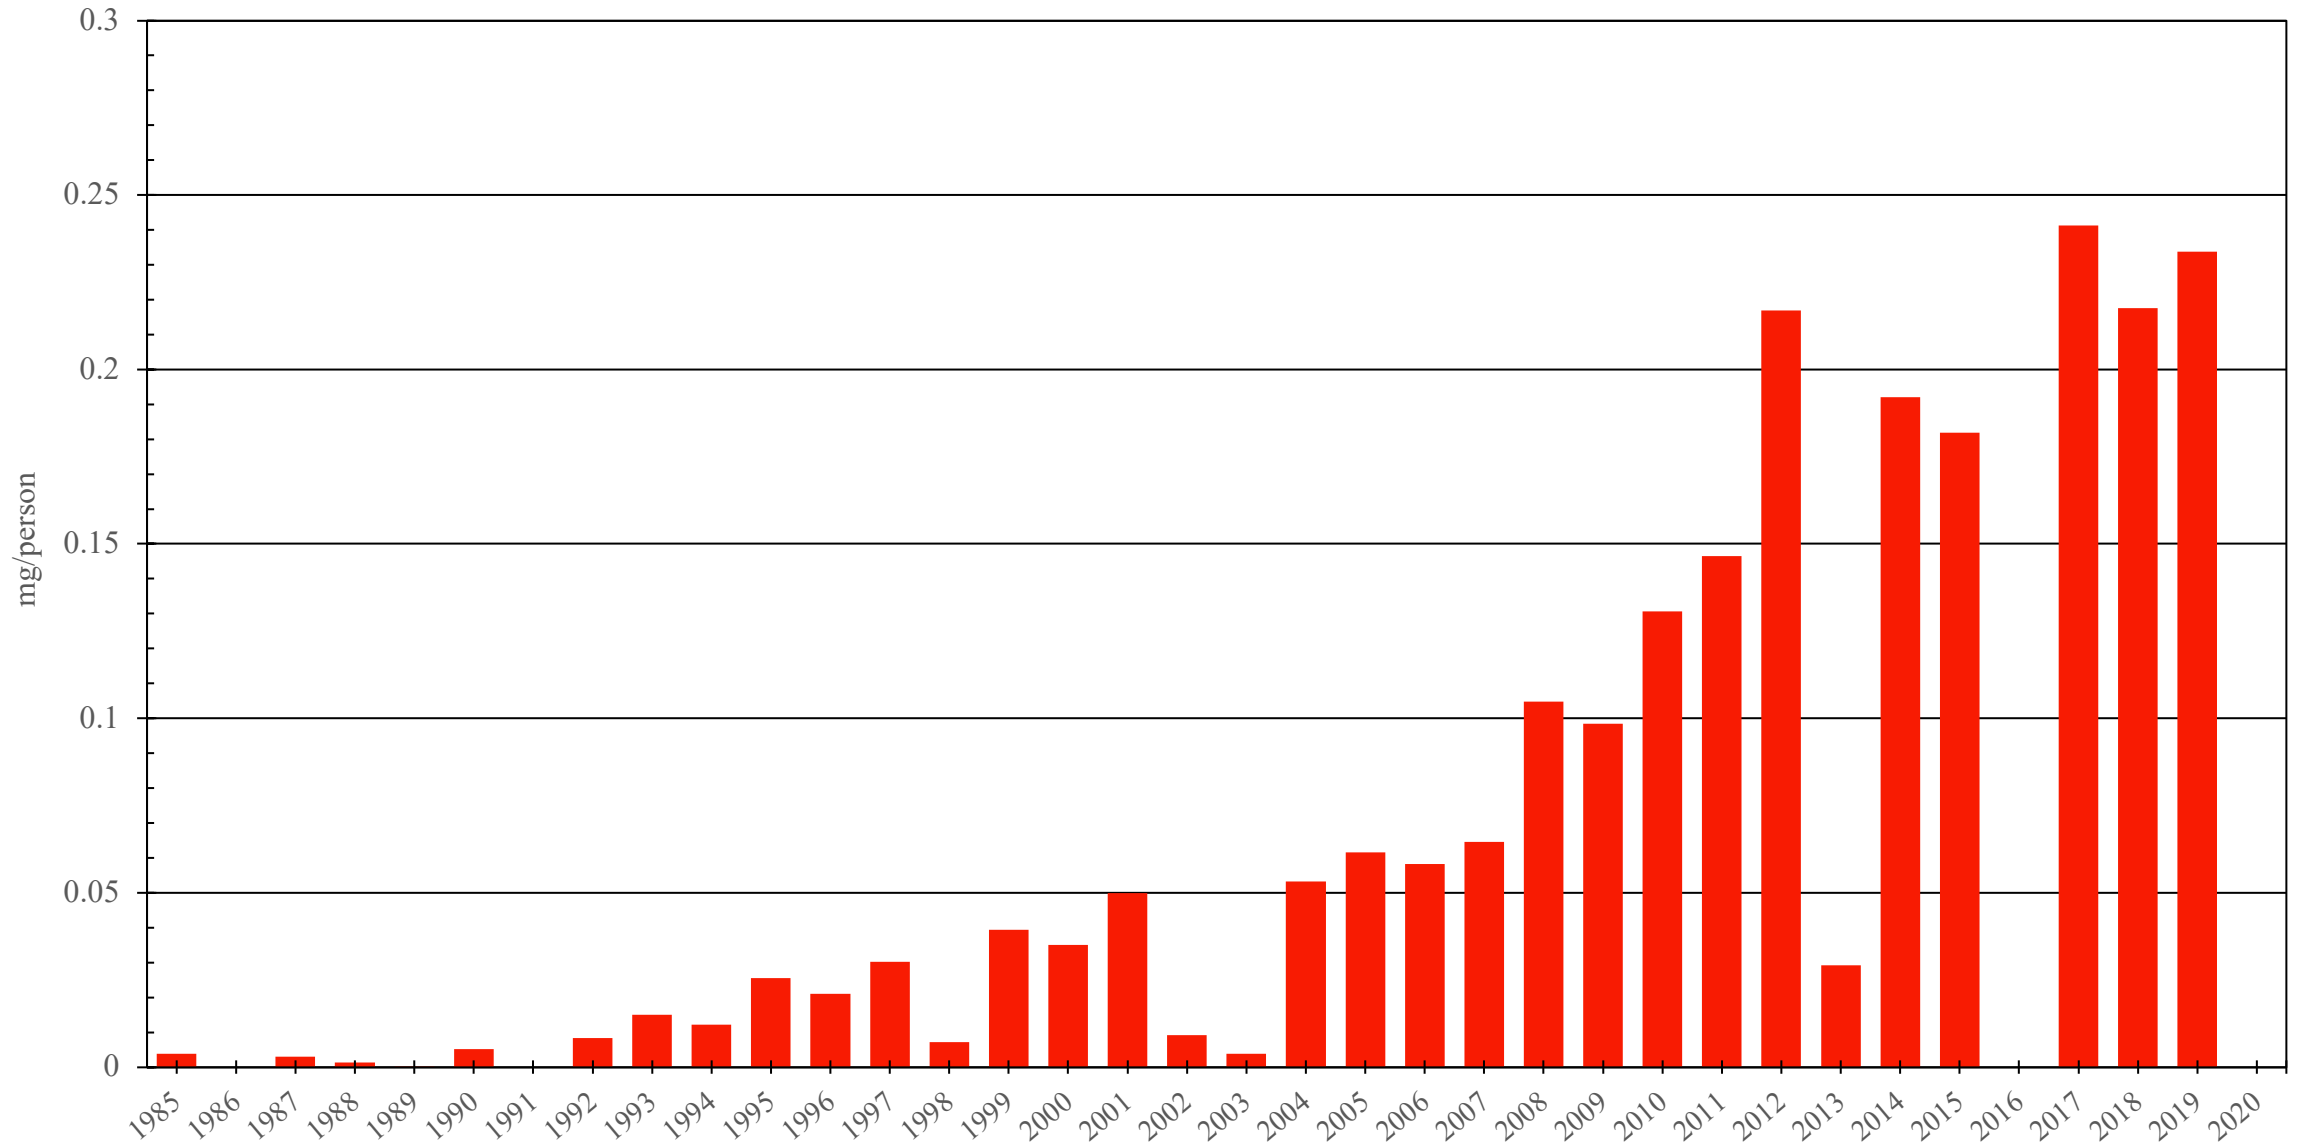

# Algeria

Morphine Consumption (mg/person), 1985 - 2020

Sources: International Narcotics Control Board (data); The World Bank (population)

Created by: Walther Global Palliative Care & Supportive Oncology, Indiana University Simon Comprehensive Cancer Center, 2022