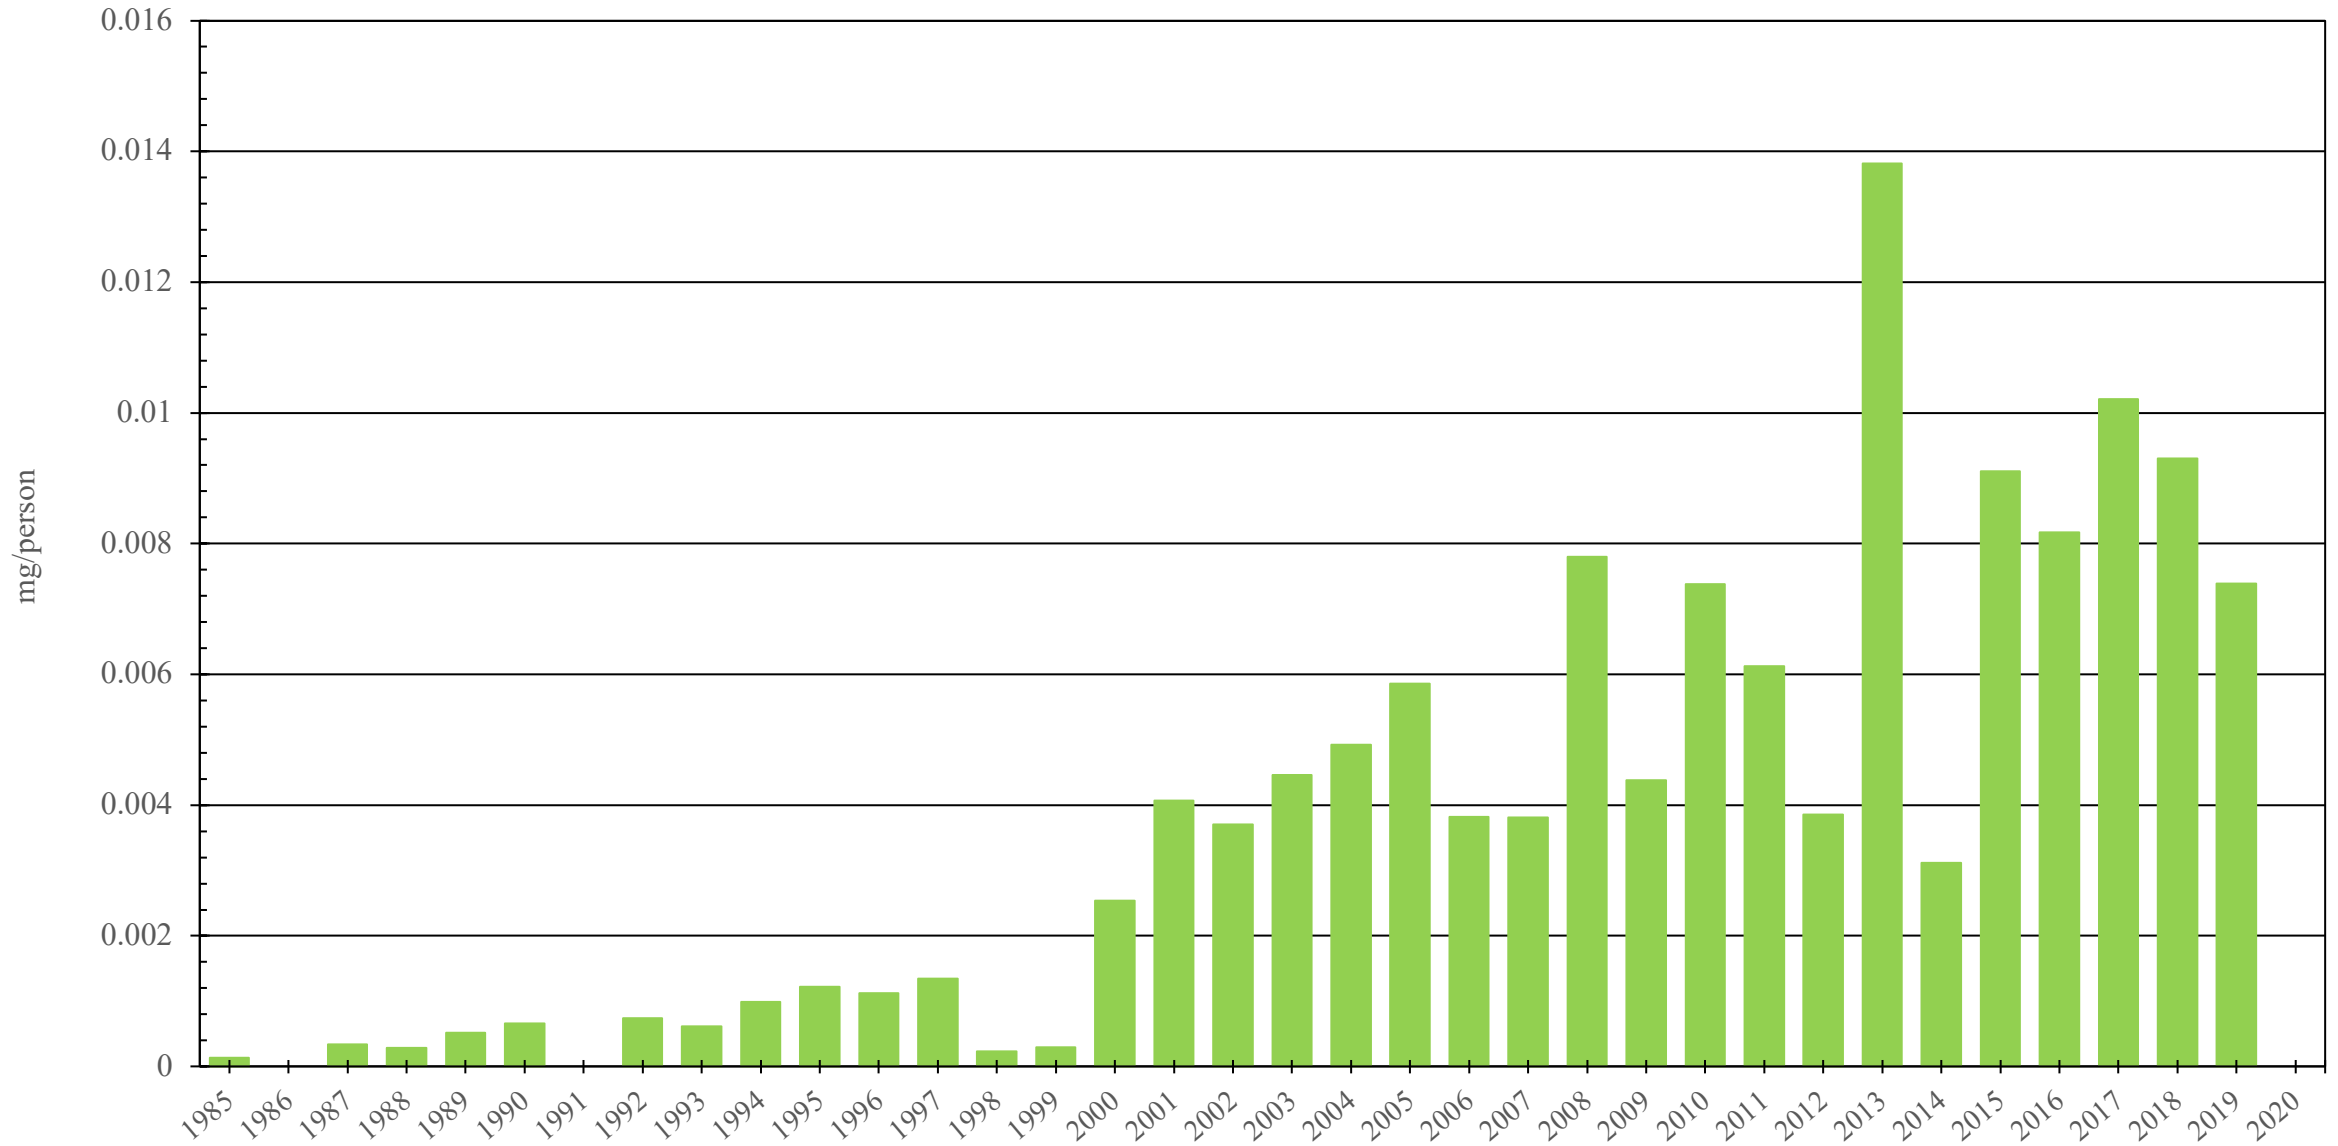

Algeria

Fentanyl Consumption (mg/person), 1985 - 2020

Sources: International Narcotics Control Board (data); The World Bank (population)

Created by: Walther Global Palliative Care & Supportive Oncology, Indiana University Simon Comprehensive Cancer Center, 2022