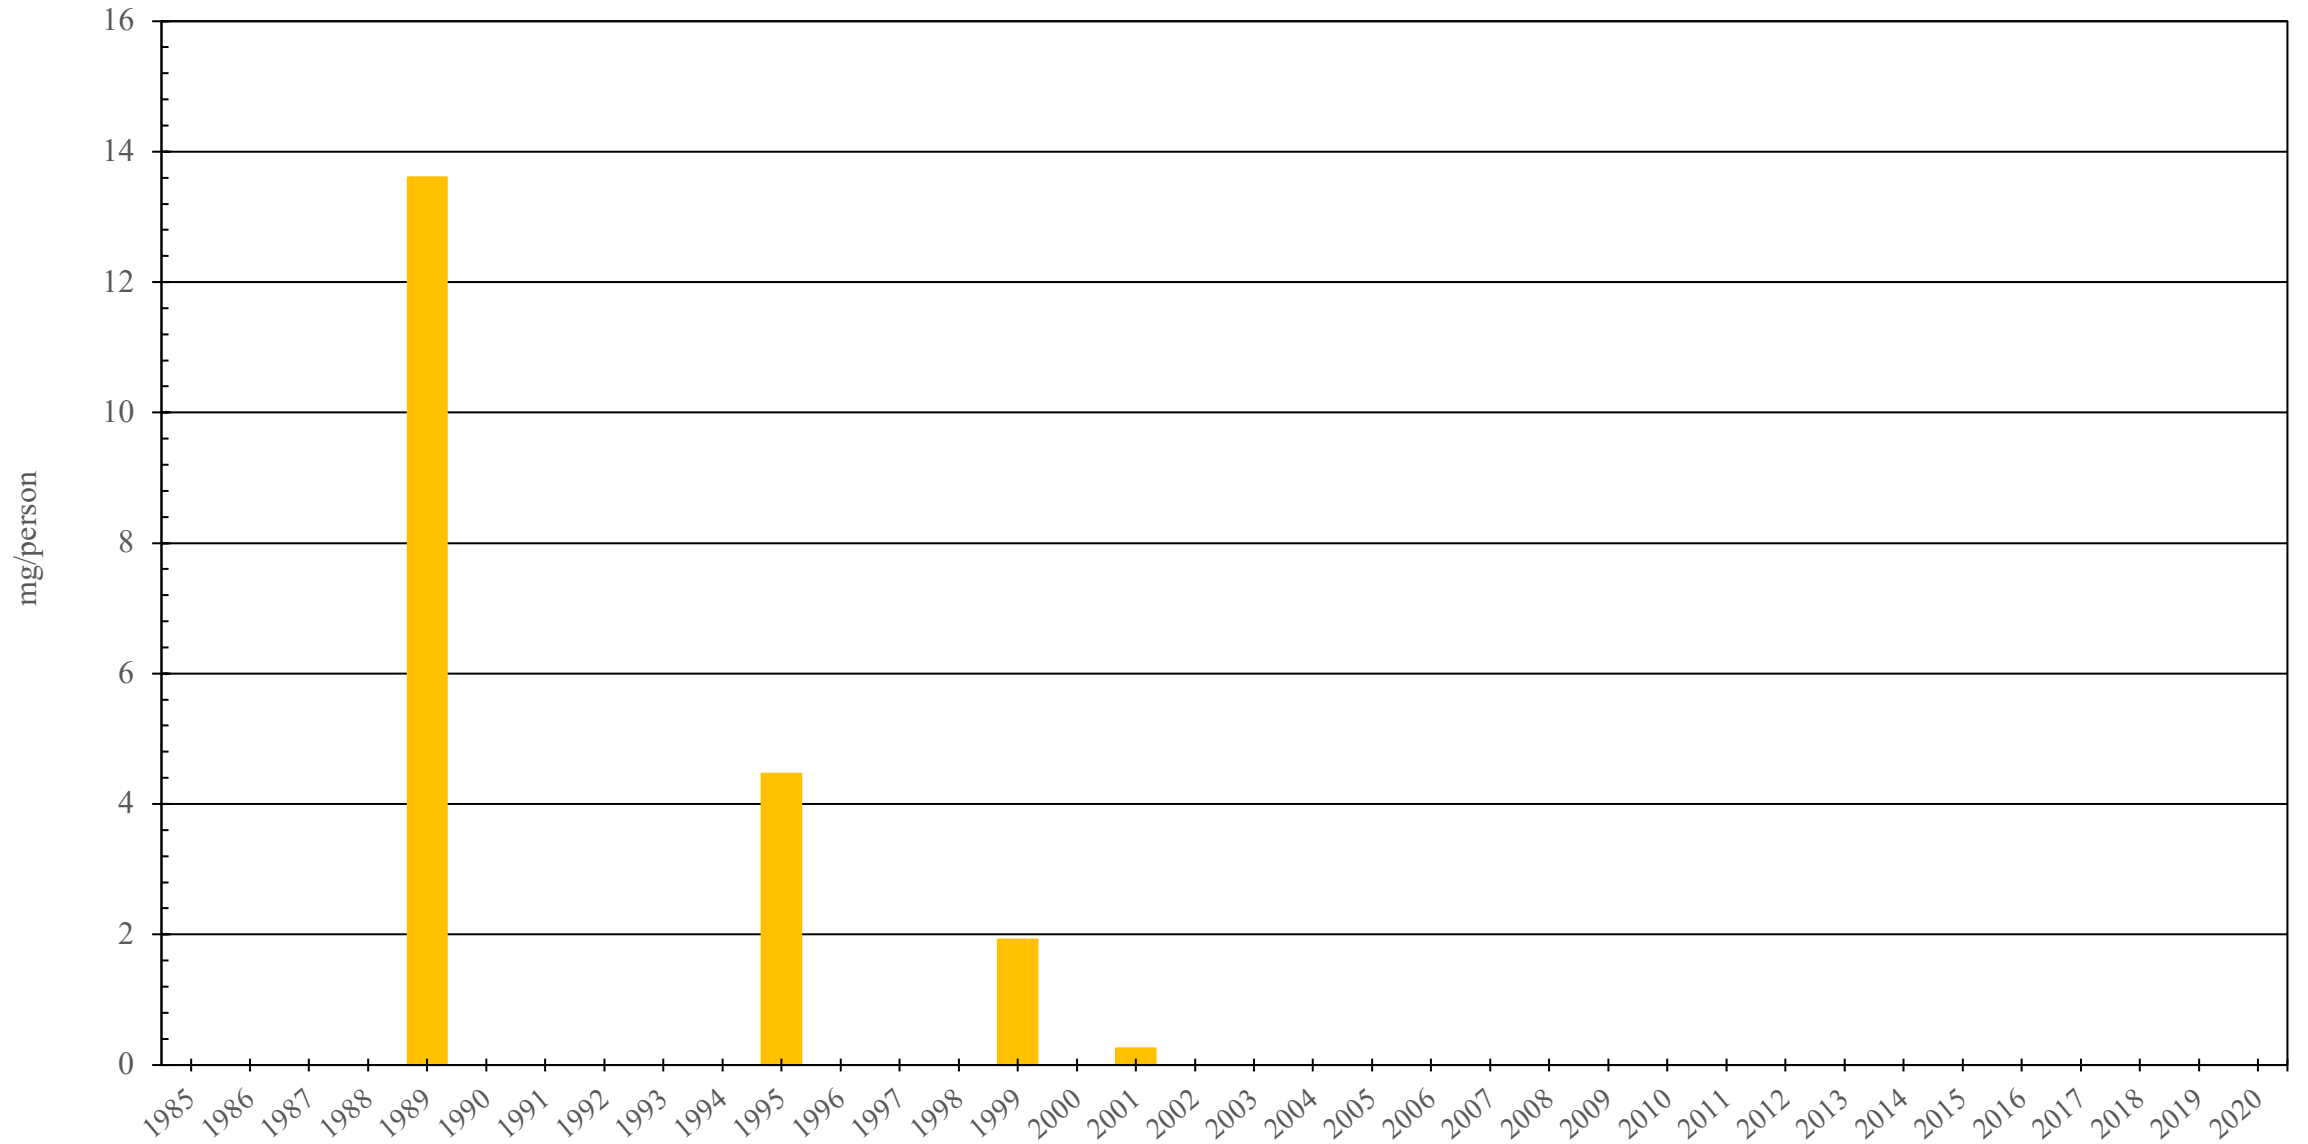

# Algeria

Codeine Consumption (mg/person), 1985 - 2020

Sources: International Narcotics Control Board (data); The World Bank (population)

Created by: Walther Global Palliative Care & Supportive Oncology, Indiana University Simon Comprehensive Cancer Center, 2022