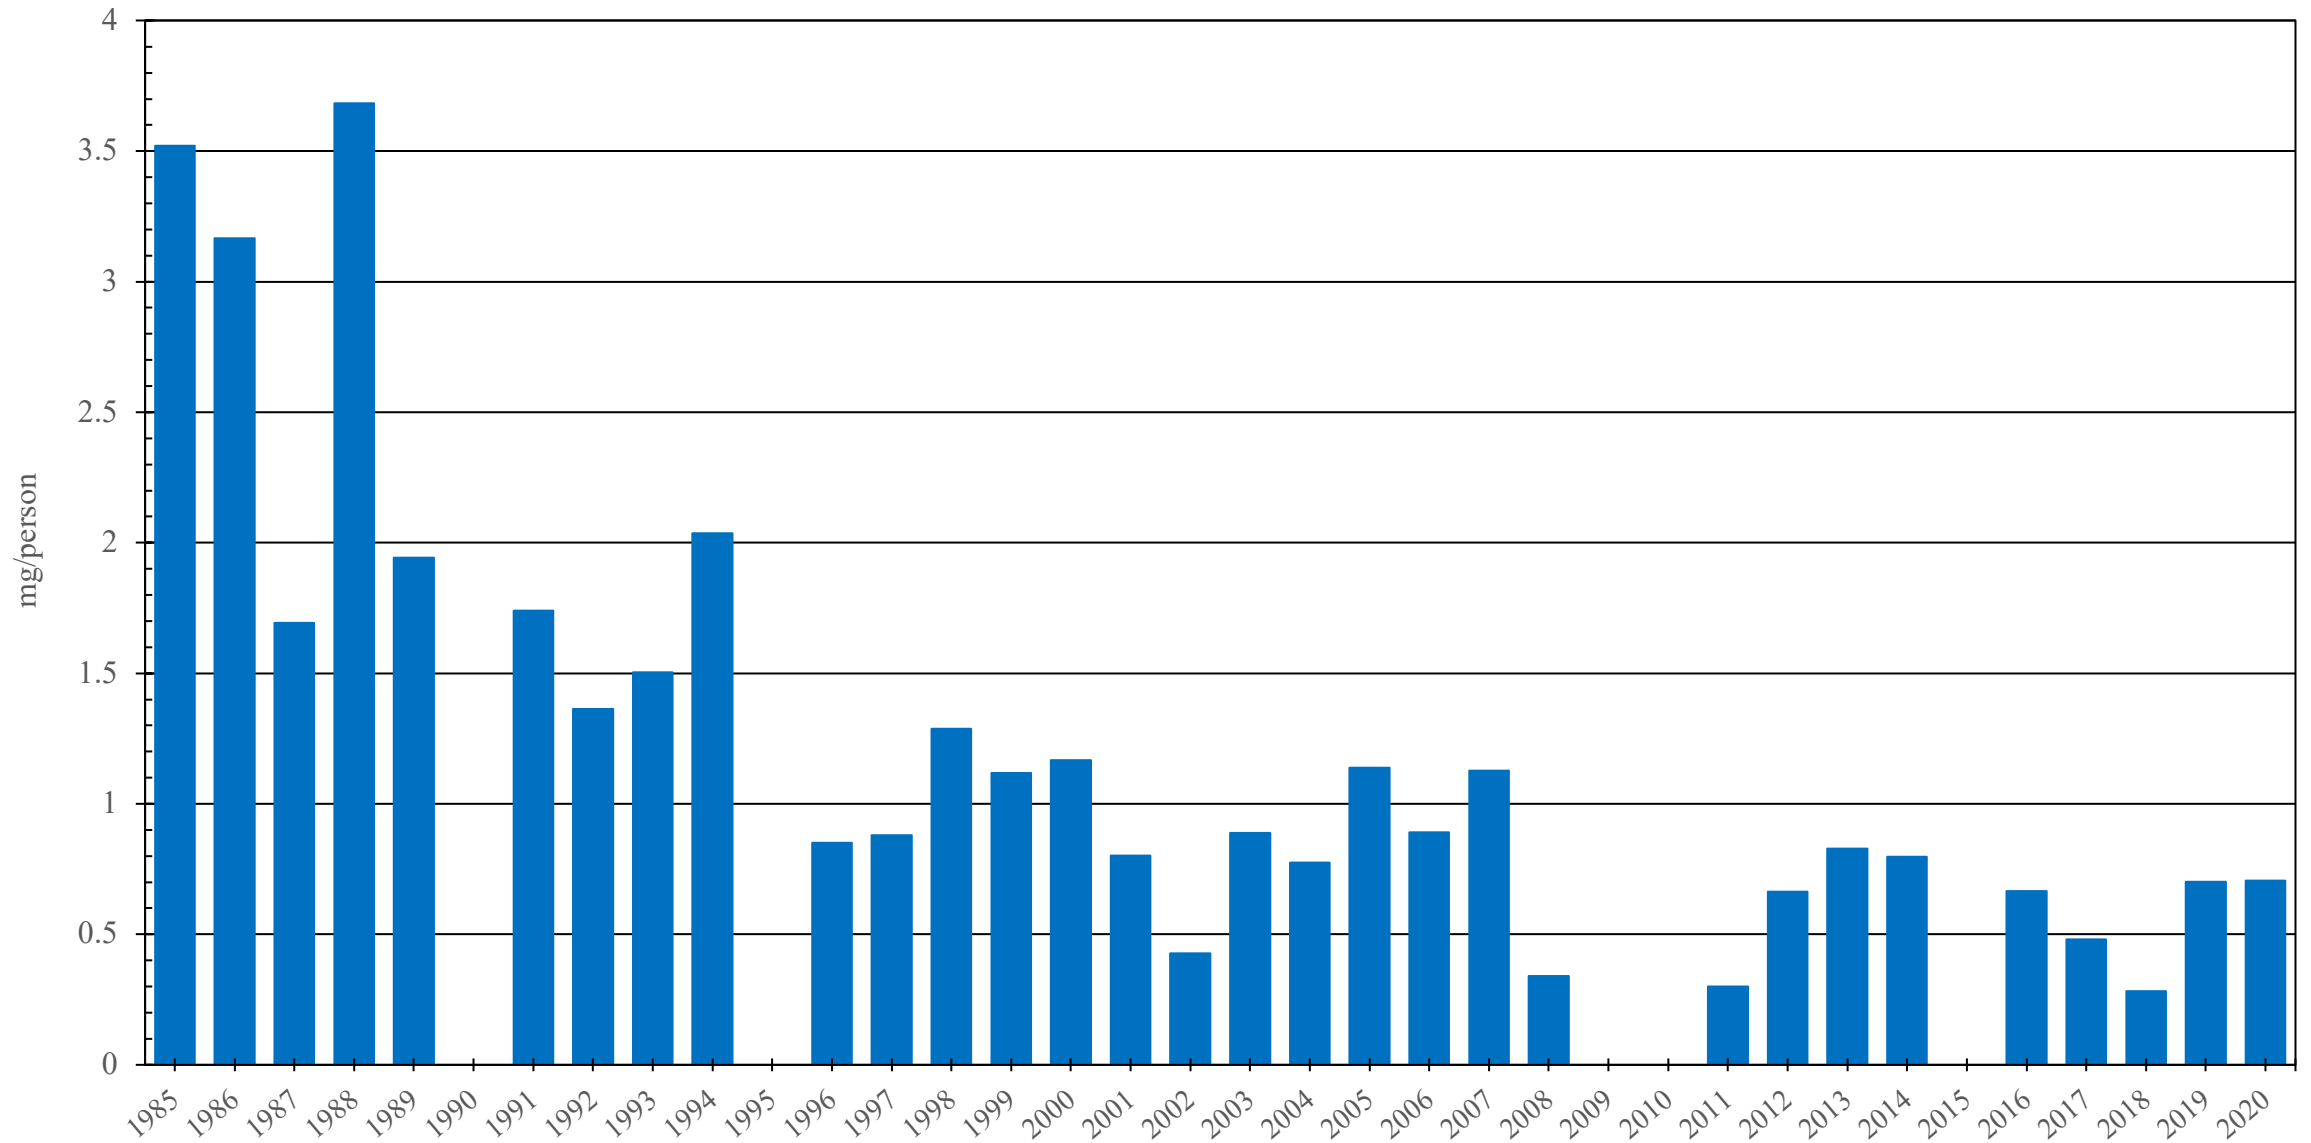

Albania

Pethidine Consumption (mg/person), 1985 - 2020

Sources: International Narcotics Control Board (data); The World Bank (population)

Created by: Walther Global Palliative Care & Supportive Oncology, Indiana University Simon Comprehensive Cancer Center, 2022