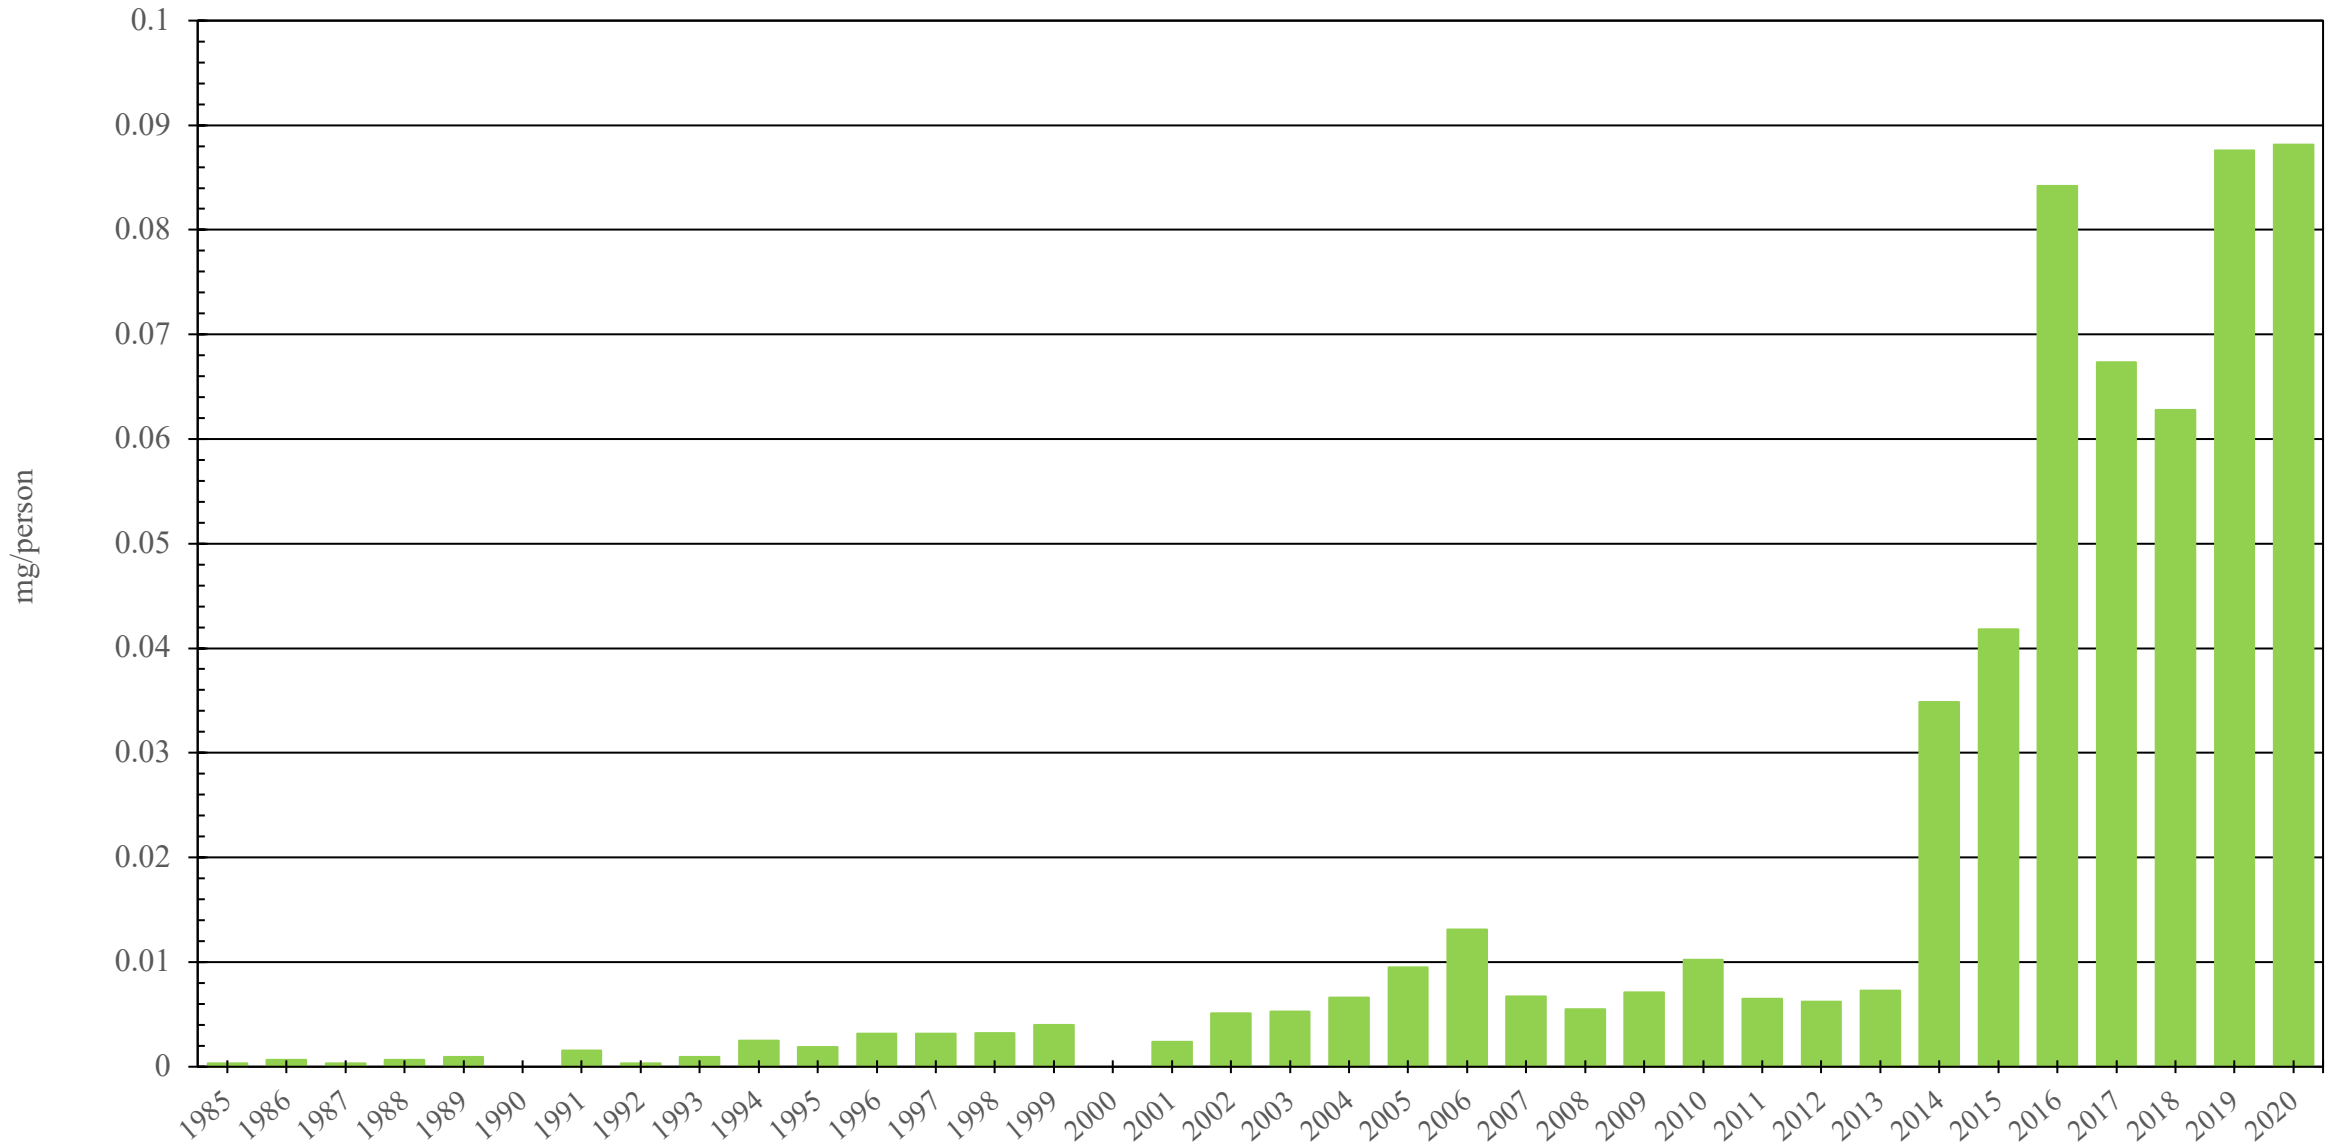

# Albania

Fentanyl Consumption (mg/person), 1985 - 2020

Sources: International Narcotics Control Board (data); The World Bank (population)

Created by: Walther Global Palliative Care & Supportive Oncology, Indiana University Simon Comprehensive Cancer Center, 2022